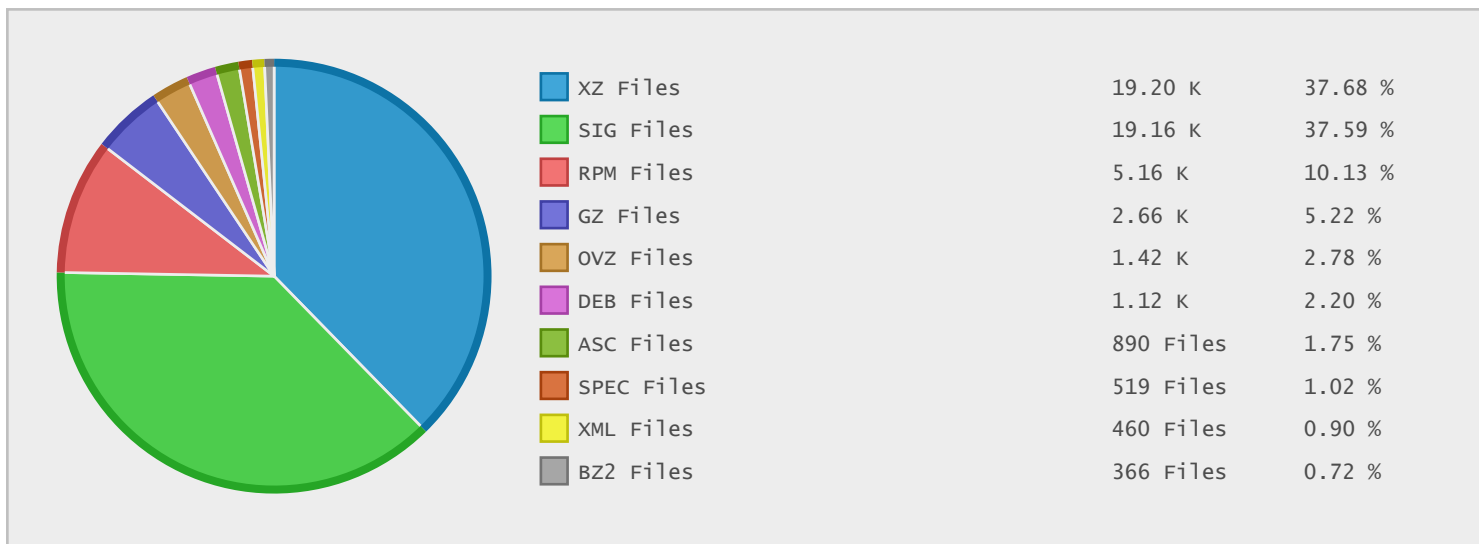

Top 10 File Categories Sorted By Disk Space

Last 12 Months Modified Disk Space History

Last 10 Years Modified Disk Space History

Total:	227.51 GB
Average:	22.75 GB
Maximum:	63.92 GB
Minimum:	5.04 GB
From:	2006
To:	2015

Last 10 Years Modified File Count History

Total:	52267 Files
Average:	5227 Files
Maximum:	21268 Files
Minimum:	551 Files
From:	2006
To:	2015

Top 10 File Extensions Sorted By Disk Space

Top 10 File Extensions Sorted By Number of Files