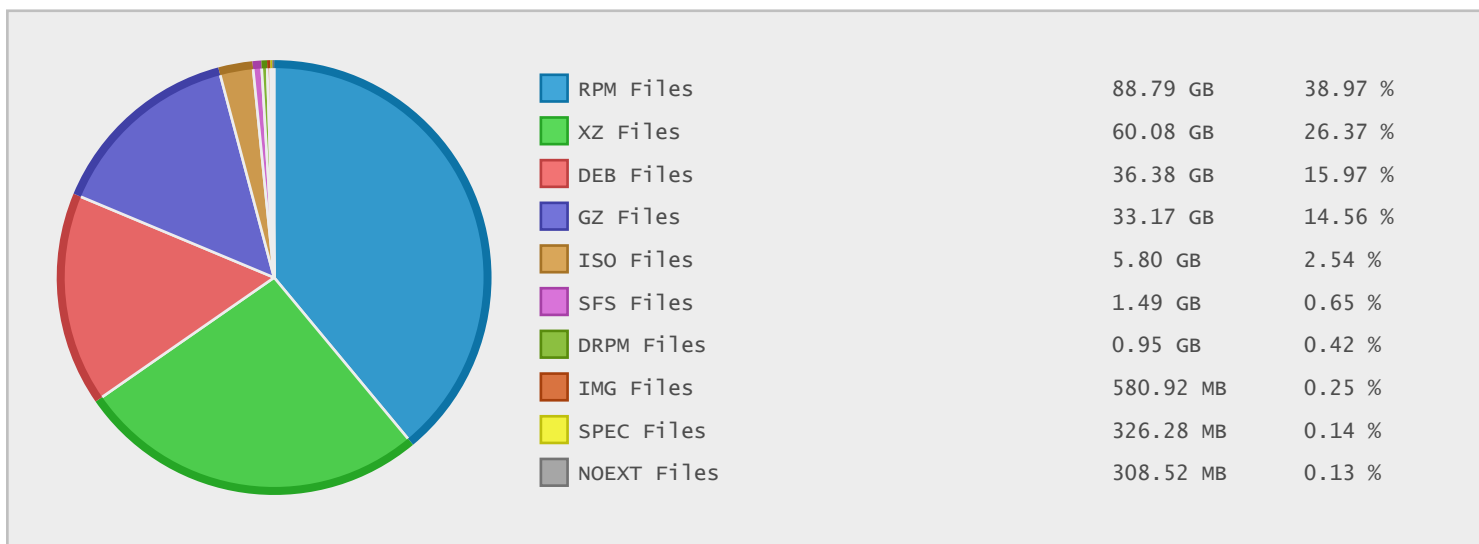

Top 10 File Categories Sorted By Disk Space

Last 12 Months Modified Disk Space History

Last 10 Years Modified Disk Space History

Total:	227.51 GB
Average:	22.75 GB
Maximum:	63.92 GB
Minimum:	5.04 GB
From:	2006
To:	2015

Last 10 Years Modified File Count History

Total:	52267 Files
Average:	5227 Files
Maximum:	21268 Files
Minimum:	551 Files
From:	2006
To:	2015

Top 10 File Extensions Sorted By Disk Space

Top 10 File Extensions Sorted By Number of Files