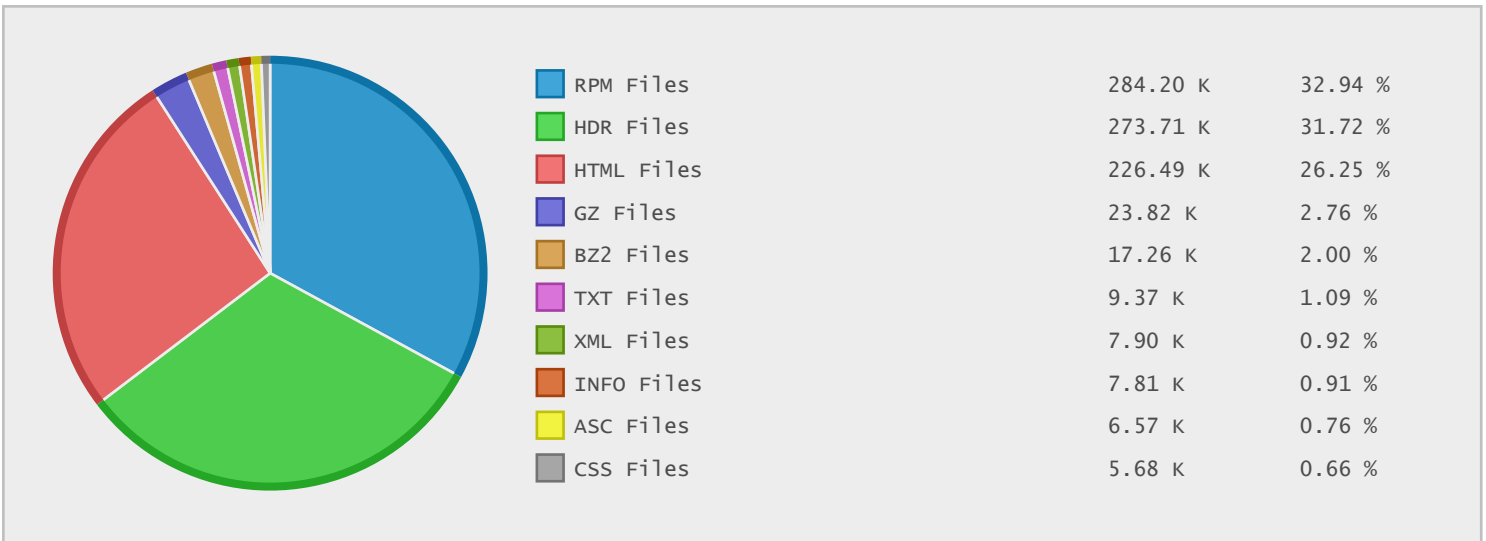

Top 10 File Categories Sorted By Disk Space

Last 12 Months Modified Disk Space History

Last 10 Years Modified Disk Space History

Total:	960.79 GB
Average:	96.08 GB
Maximum:	248.00 GB
Minimum:	0.00 GB
From:	2005
To:	2014

Last 10 Years Modified File Count History

Total:	884341 Files
Average:	88434 Files
Maximum:	221755 Files
Minimum:	1 Files
From:	2005
To:	2014

Top 10 File Extensions Sorted By Disk Space

Top 10 File Extensions Sorted By Number of Files