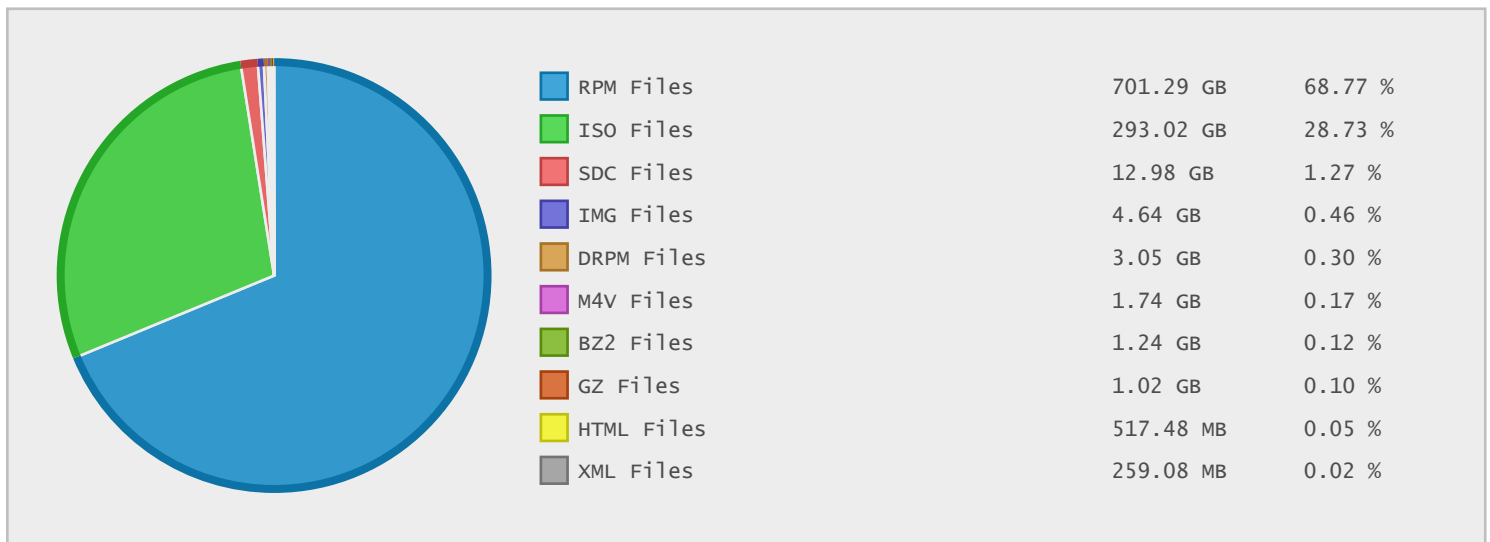

Top 20 Directories Sorted by Disk Space

Name	Dirs	Files	Data	Data (%)
/	828	353627	1.00 TB	100.00 %
/mirrors	820	353608	0.98 TB	98.56 %
/mirrors/scientific	615	328641	933.02 GB	91.43 %
/mirrors/scientific/6x	120	24544	218.66 GB	21.43 %
/mirrors/scientific/6rolling	67	39354	187.14 GB	18.34 %
/mirrors/scientific/6x/archive	3	10725	162.61 GB	15.94 %
/mirrors/scientific/6x/archive/debuginfo	1	10115	162.02 GB	15.88 %
/mirrors/scientific/6rolling/archive	3	9048	127.24 GB	12.47 %
/mirrors/scientific/6rolling/archive/d...	1	9048	127.24 GB	12.47 %
/mirrors/scientific/6.1	42	38437	88.43 GB	8.67 %
/mirrors/scientific/6.0	40	39141	75.35 GB	7.38 %
/mirrors/CentOS	203	24966	72.69 GB	7.12 %
/mirrors/scientific/6.2	40	36678	69.45 GB	6.81 %
/mirrors/scientific/6.3	40	34764	64.65 GB	6.34 %
/mirrors/scientific/6.4	42	32521	58.16 GB	5.70 %
/mirrors/scientific/6.5	42	30545	53.78 GB	5.27 %
/mirrors/scientific/livecd	21	112	48.66 GB	4.77 %
/mirrors/scientific/6.6	40	28193	47.68 GB	4.67 %
/mirrors/scientific/6.1/x86_64	21	20927	47.23 GB	4.63 %
/mirrors/scientific/6x/SRPMS	3	6266	47.02 GB	4.61 %

Top 10 File Categories Sorted By Disk Space

Last 12 Months Modified Disk Space History

Last 10 Years Modified Disk Space History

Last 10 Years Modified File Count History

Top 10 File Extensions Sorted By Disk Space