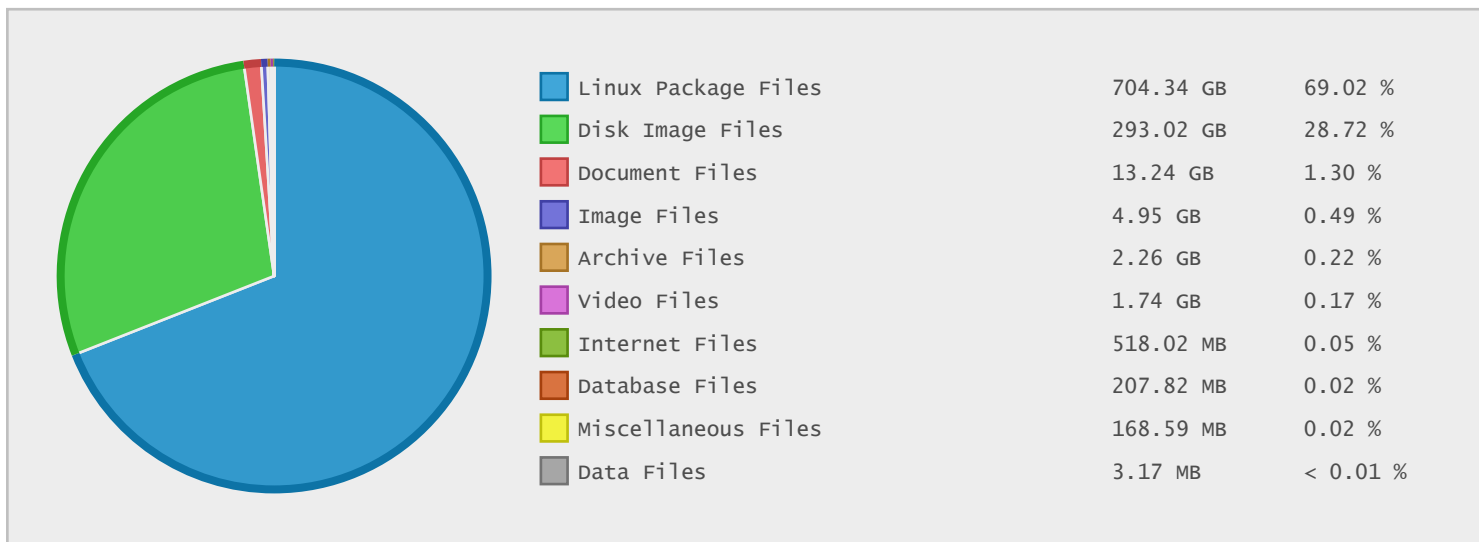

Florida International University - FTP Site Statistics

Property	Value
FTP Server	mirror.cs.fiu.edu
Description	Florida International University
Country	United States
Scan Date	03/Sep/2015
Total Dirs	828
Total Files	353,627
Total Data	1.00 TB

Top 20 Directories Sorted by Disk Space

Name	Dirs	Files	Data	Data (%)
/	828	353627	1.00 TB	100.00 %
/mirrors	820	353608	0.98 TB	98.56 %
/mirrors/scientific	615	328641	933.02 GB	91.43 %
/mirrors/scientific/6x	120	24544	218.66 GB	21.43 %
/mirrors/scientific/6rolling	67	39354	187.14 GB	18.34 %
/mirrors/scientific/6x/archive	3	10725	162.61 GB	15.94 %
/mirrors/scientific/6x/archive/debuginfo	1	10115	162.02 GB	15.88 %
/mirrors/scientific/6rolling/archive	3	9048	127.24 GB	12.47 %
/mirrors/scientific/6rolling/archive/d...	1	9048	127.24 GB	12.47 %
/mirrors/scientific/6.1	42	38437	88.43 GB	8.67 %
/mirrors/scientific/6.0	40	39141	75.35 GB	7.38 %
/mirrors/CentOS	203	24966	72.69 GB	7.12 %
/mirrors/scientific/6.2	40	36678	69.45 GB	6.81 %
/mirrors/scientific/6.3	40	34764	64.65 GB	6.34 %
/mirrors/scientific/6.4	42	32521	58.16 GB	5.70 %
/mirrors/scientific/6.5	42	30545	53.78 GB	5.27 %
/mirrors/scientific/livecd	21	112	48.66 GB	4.77 %
/mirrors/scientific/6.6	40	28193	47.68 GB	4.67 %
/mirrors/scientific/6.1/x86_64	21	20927	47.23 GB	4.63 %
/mirrors/scientific/6x/SRPMS	3	6266	47.02 GB	4.61 %

Top 10 File Categories Sorted By Disk Space