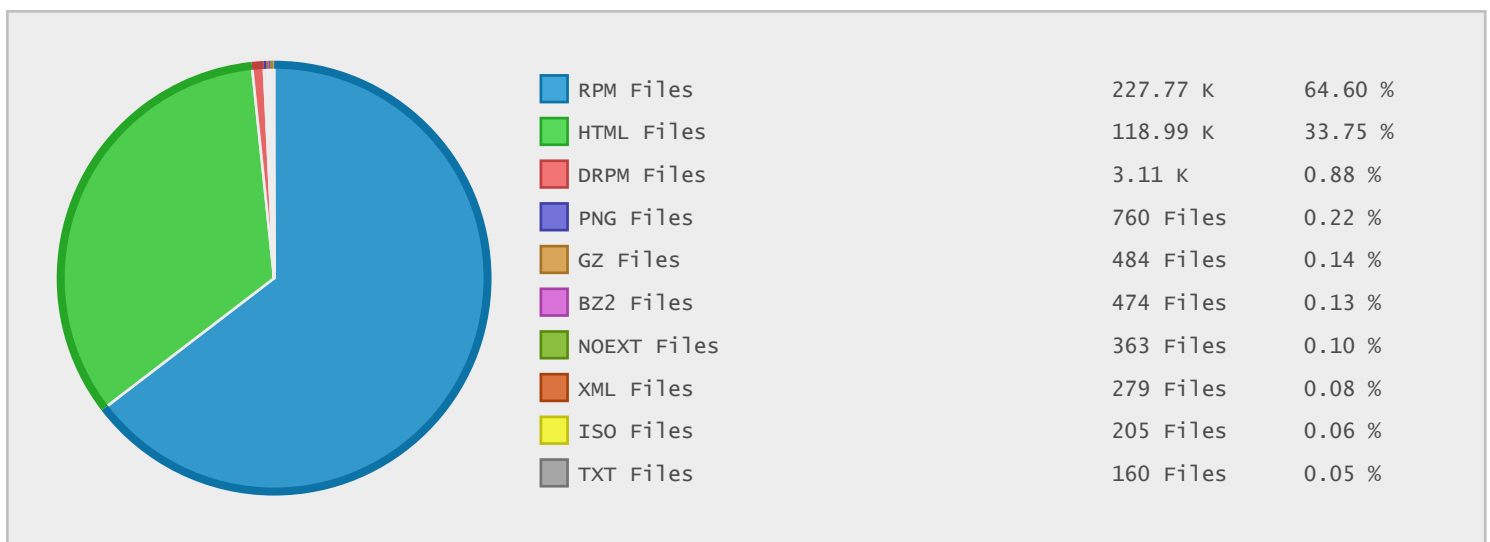

Top 20 Directories Sorted by Disk Space

Name	Dirs	Files	Data	Data (%)
/	828	353627	1.00 TB	100.00 %
/mirrors	820	353608	0.98 TB	98.56 %
/mirrors/scientific	615	328641	933.02 GB	91.43 %
/mirrors/scientific/6x	120	24544	218.66 GB	21.43 %
/mirrors/scientific/6rolling	67	39354	187.14 GB	18.34 %
/mirrors/scientific/6x/archive	3	10725	162.61 GB	15.94 %
/mirrors/scientific/6x/archive/debuginfo	1	10115	162.02 GB	15.88 %
/mirrors/scientific/6rolling/archive	3	9048	127.24 GB	12.47 %
/mirrors/scientific/6rolling/archive/d...	1	9048	127.24 GB	12.47 %
/mirrors/scientific/6.1	42	38437	88.43 GB	8.67 %
/mirrors/scientific/6.0	40	39141	75.35 GB	7.38 %
/mirrors/CentOS	203	24966	72.69 GB	7.12 %
/mirrors/scientific/6.2	40	36678	69.45 GB	6.81 %
/mirrors/scientific/6.3	40	34764	64.65 GB	6.34 %
/mirrors/scientific/6.4	42	32521	58.16 GB	5.70 %
/mirrors/scientific/6.5	42	30545	53.78 GB	5.27 %
/mirrors/scientific/livecd	21	112	48.66 GB	4.77 %
/mirrors/scientific/6.6	40	28193	47.68 GB	4.67 %
/mirrors/scientific/6.1/x86_64	21	20927	47.23 GB	4.63 %
/mirrors/scientific/6x/SRPMS	3	6266	47.02 GB	4.61 %

Top 10 File Categories Sorted By Disk Space

Last 12 Months Modified Disk Space History

Last 10 Years Modified Disk Space History

Last 10 Years Modified File Count History

Top 10 File Extensions Sorted By Disk Space

Top 10 File Extensions Sorted By Number of Files

Top 10 File Categories Sorted by Disk Space

Category	Files	Data	Data (%)
Linux Package Files	230881	704.34 GB	69.02 %
Disk Image Files	205	293.02 GB	28.72 %
Document Files	576	13.24 GB	1.30 %
Image Files	1096	4.95 GB	0.49 %
Archive Files	959	2.26 GB	0.22 %
Video Files	3	1.74 GB	0.17 %
Internet Files	119134	518.02 MB	0.05 %
Database Files	61	207.82 MB	0.02 %
Miscellaneous Files	460	168.59 MB	0.02 %
Data Files	132	3.17 MB	< 0.01 %