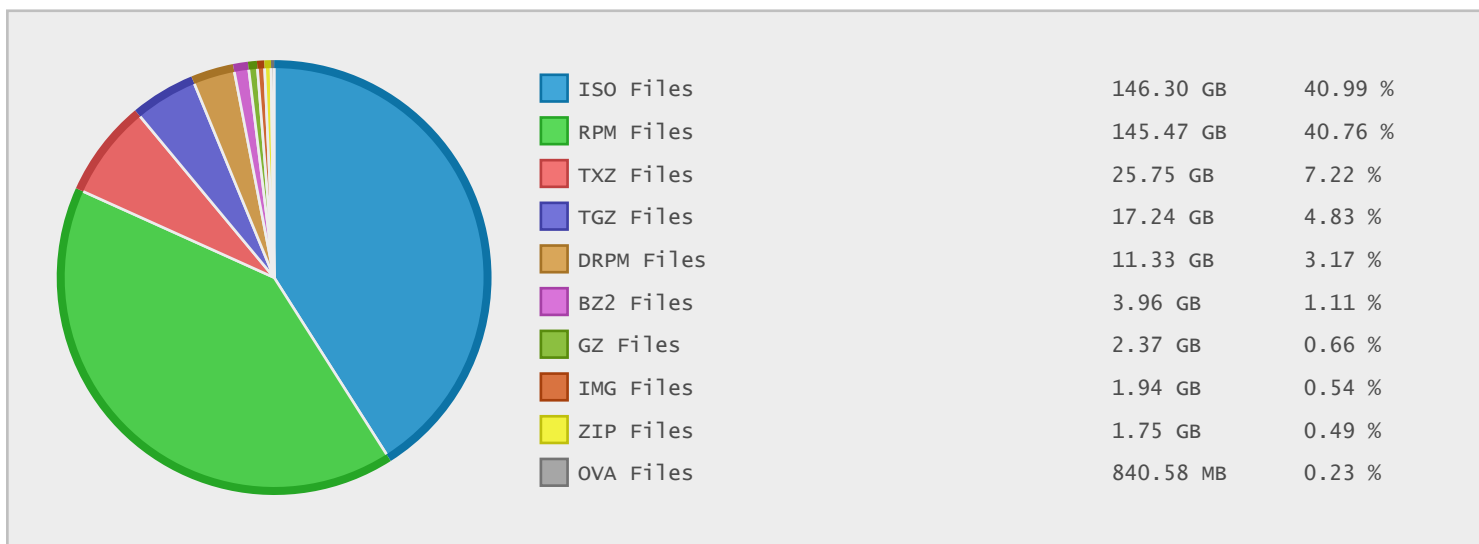

### Last 10 Years Modified Disk Space History

Total:	336.91 GB
Average:	33.69 GB
Maximum:	107.52 GB
Minimum:	11.07 GB
From:	2006
To:	2015

### Last 10 Years Modified File Count History

Total:	282738 Files
Average:	28274 Files
Maximum:	94486 Files
Minimum:	5651 Files
From:	2006
To:	2015

### Top 10 File Extensions Sorted By Disk Space