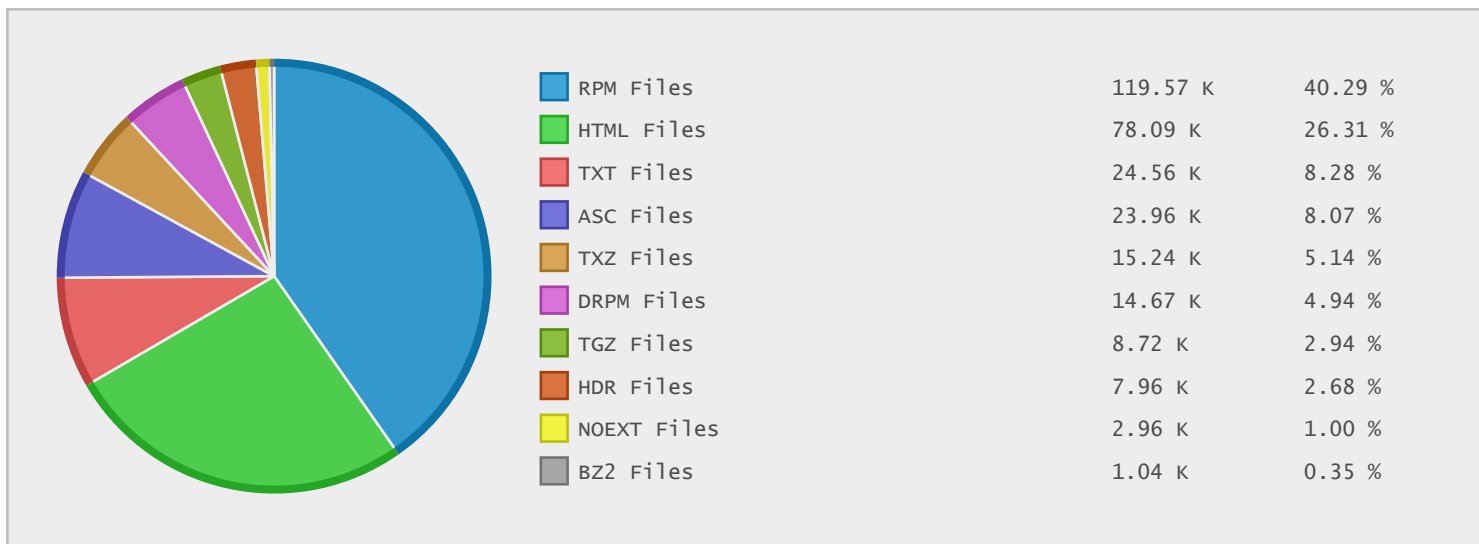

Top 10 File Extensions Sorted By Number of Files