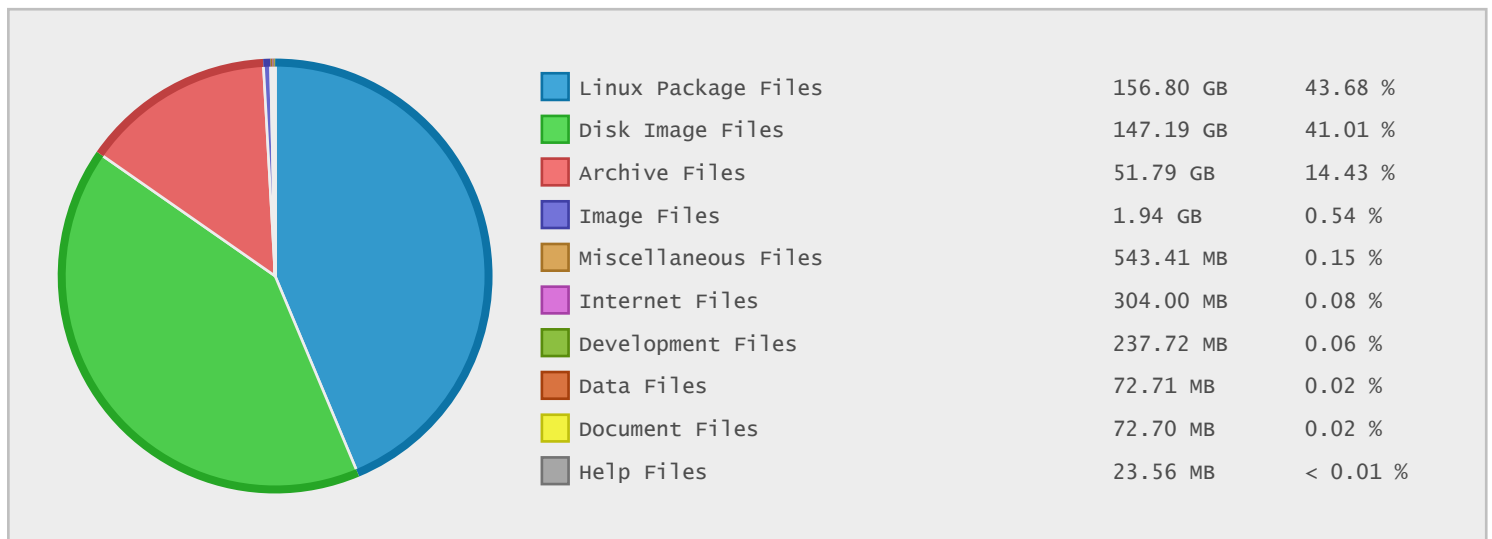

Princeton University - FTP Site Statistics

Property	Value
FTP Server	mirror.cs.princeton.edu
Description	Princeton University
Country	United States
Scan Date	27/Mar/2015
Total Dirs	19,106
Total Files	300,505
Total Data	358.96 GB

Top 20 Directories Sorted by Disk Space

Name	Dirs	Files	Data	Data (%)
/	19106	300505	358.96 GB	100.00 %
/pub	19105	300505	358.96 GB	100.00 %
/pub/mirrors	19104	300505	358.96 GB	100.00 %
/pub/mirrors/slackware	16827	79129	149.38 GB	41.61 %
/pub/mirrors/fedora-epel	390	183375	110.74 GB	30.85 %
/pub/mirrors/centos	237	37016	92.42 GB	25.75 %
/pub/mirrors/fedora-epel/6	25	73785	57.73 GB	16.08 %
/pub/mirrors/centos/5.11	67	7913	34.05 GB	9.49 %
/pub/mirrors/centos/6.6	90	16166	31.66 GB	8.82 %
/pub/mirrors/centos/7.0.1406	37	12728	26.71 GB	7.44 %
/pub/mirrors/fedora-epel/5	25	44016	25.69 GB	7.16 %
/pub/mirrors/centos/5.11/isos	2	41	19.50 GB	5.43 %
/pub/mirrors/fedora-epel/6/x86_64	6	22906	17.94 GB	5.00 %
/pub/mirrors/fedora-epel/7	158	37022	17.59 GB	4.90 %
/pub/mirrors/fedora-epel/6/i386	6	20822	16.51 GB	4.60 %
/pub/mirrors/centos/7.0.1406/isos	1	20	14.26 GB	3.97 %
/pub/mirrors/centos/7.0.1406/isos/x86_64	0	20	14.26 GB	3.97 %
/pub/mirrors/fedora-epel/6/ppc64	6	18702	13.63 GB	3.80 %
/pub/mirrors/centos/6.6/isos	2	30	11.36 GB	3.17 %
/pub/mirrors/centos/5.11/isos/x86_64	0	21	10.44 GB	2.91 %

Top 10 File Categories Sorted By Disk Space