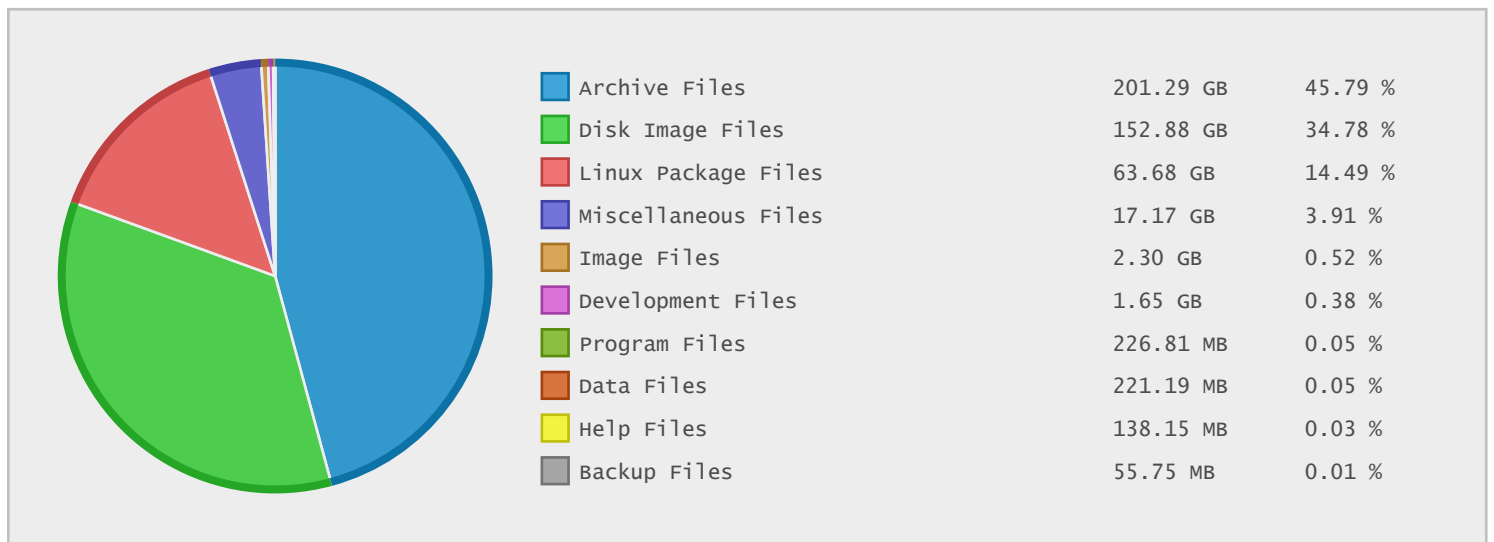

Virginia Polytechnic Institute - FTP Site Statistics

Property	Value
FTP Server	mirror.cs.vt.edu
Description	Virginia Polytechnic Institute
Country	United States
Scan Date	22/Nov/2015
Total Dirs	24,557
Total Files	253,683
Total Data	439.67 GB

Top 20 Directories Sorted by Disk Space

Name	Dirs	Files	Data	Data (%)
/	24557	253683	439.67 GB	100.00 %
/pub	24556	253683	439.67 GB	100.00 %
/pub/cygwin	22966	123229	129.60 GB	29.48 %
/pub/SabayonLinux	909	59383	127.22 GB	28.94 %
/pub/CentOS	570	69620	114.98 GB	26.15 %
/pub/SabayonLinux/entropy	787	58502	84.47 GB	19.21 %
/pub/SabayonLinux/entropy/standard	786	58500	84.47 GB	19.21 %
/pub/SabayonLinux/entropy/standard/sab...	270	57310	77.85 GB	17.71 %
/pub/cygwin/cygwin	15363	76716	66.48 GB	15.12 %
/pub/SabayonLinux/entropy/standard/sab...	161	54916	59.58 GB	13.55 %
/pub/SabayonLinux/entropy/standard/sab...	160	54916	59.58 GB	13.55 %
/pub/SabayonLinux/entropy/standard/sab...	159	54916	59.58 GB	13.55 %
/pub/MEPIS	4	135	49.08 GB	11.16 %
/pub/CentOS/6.7	99	20364	42.25 GB	9.61 %
/pub/SabayonLinux/iso	3	123	39.66 GB	9.02 %
/pub/CentOS/5.11	67	8425	39.52 GB	8.99 %
/pub/cygwin/cygwin/x86_64	7626	37773	33.55 GB	7.63 %
/pub/cygwin/cygwin/x86_64/release	7625	37767	33.54 GB	7.63 %
/pub/CentOS/7.1.1503	349	40620	33.21 GB	7.55 %
/pub/cygwin/cygwin/x86	7734	38939	32.93 GB	7.49 %

Top 10 File Categories Sorted By Disk Space