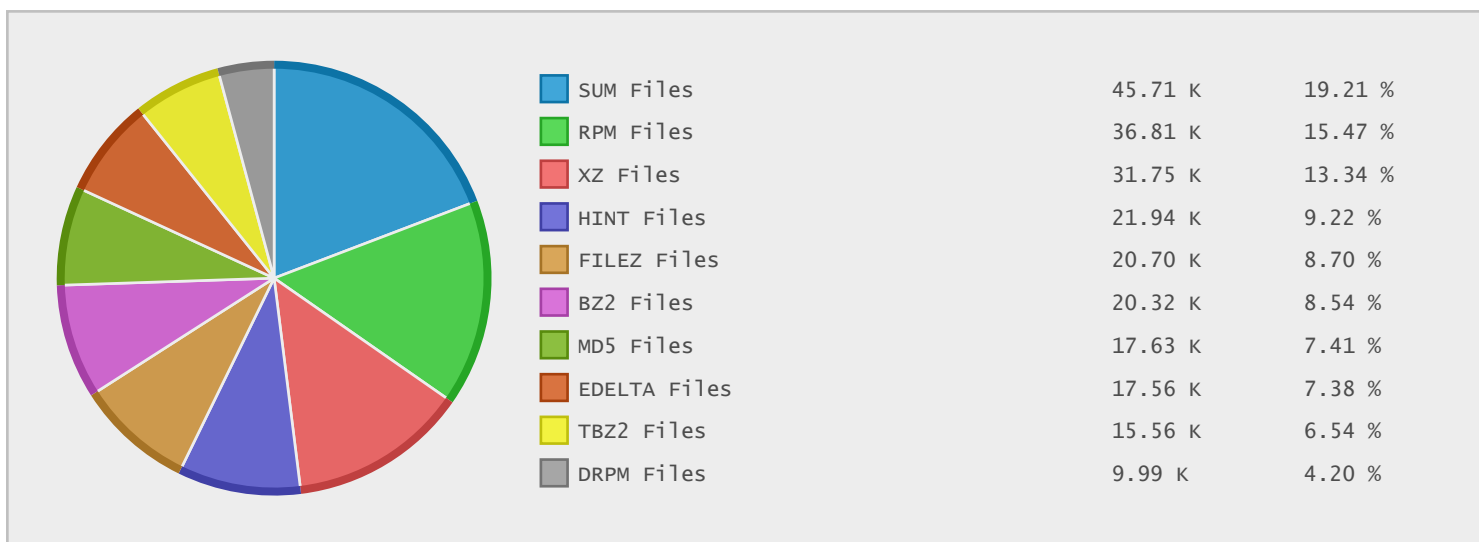

Top 10 File Extensions Sorted By Number of Files