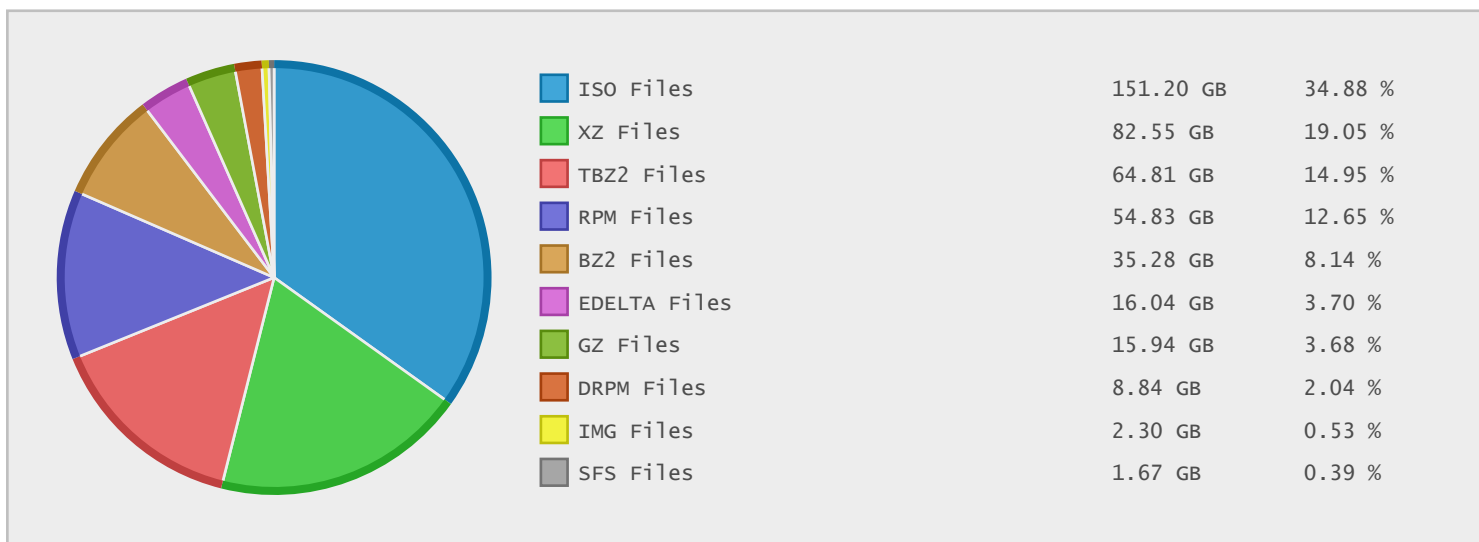

### Last 10 Years Modified Disk Space History

Total:	430.82 GB
Average:	43.08 GB
Maximum:	252.39 GB
Minimum:	1.10 GB
From:	2006
To:	2015

### Last 10 Years Modified File Count History

Total:	245561 Files
Average:	24556 Files
Maximum:	144966 Files
Minimum:	774 Files
From:	2006
To:	2015

### Top 10 File Extensions Sorted By Disk Space