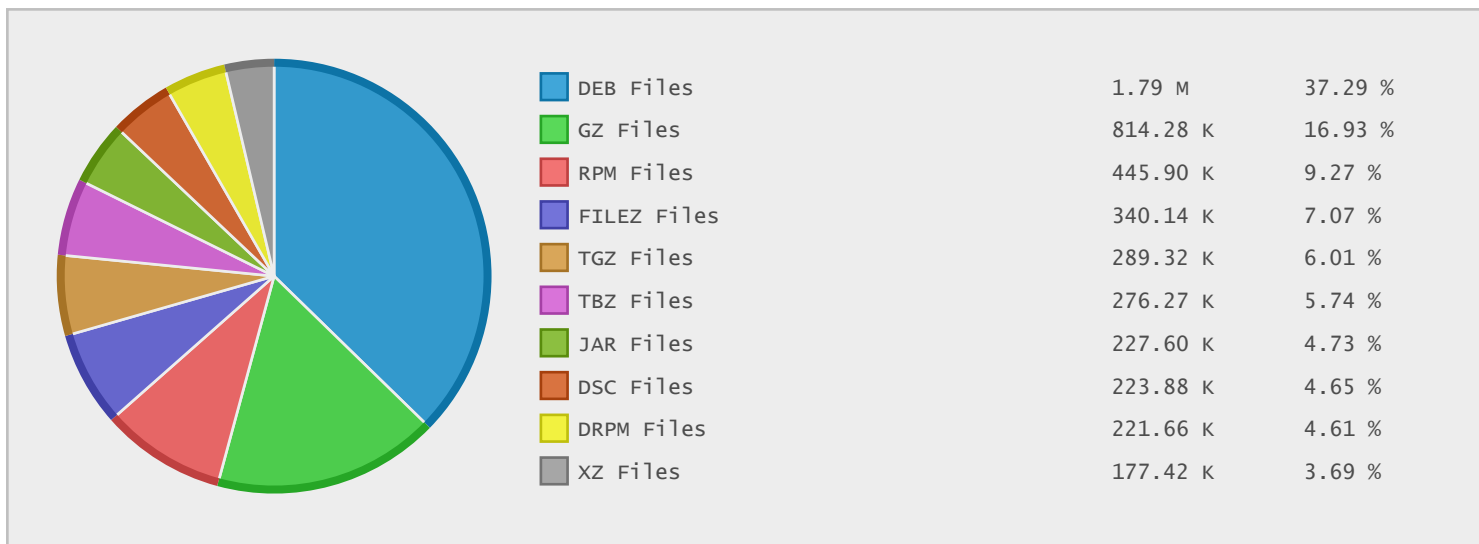

Top 10 File Categories Sorted By Disk Space

Last 12 Months Modified Disk Space History

Last 10 Years Modified Disk Space History

Total:	8163.84 GB
Average:	816.38 GB
Maximum:	2563.86 GB
Minimum:	77.36 GB
From:	2006
To:	2015

Last 10 Years Modified File Count History

Total:	6164146 ...
Average:	616415 Files
Maximum:	2031980 ...
Minimum:	80177 Files
From:	2006
To:	2015

Top 10 File Extensions Sorted By Disk Space

Top 10 File Extensions Sorted By Number of Files