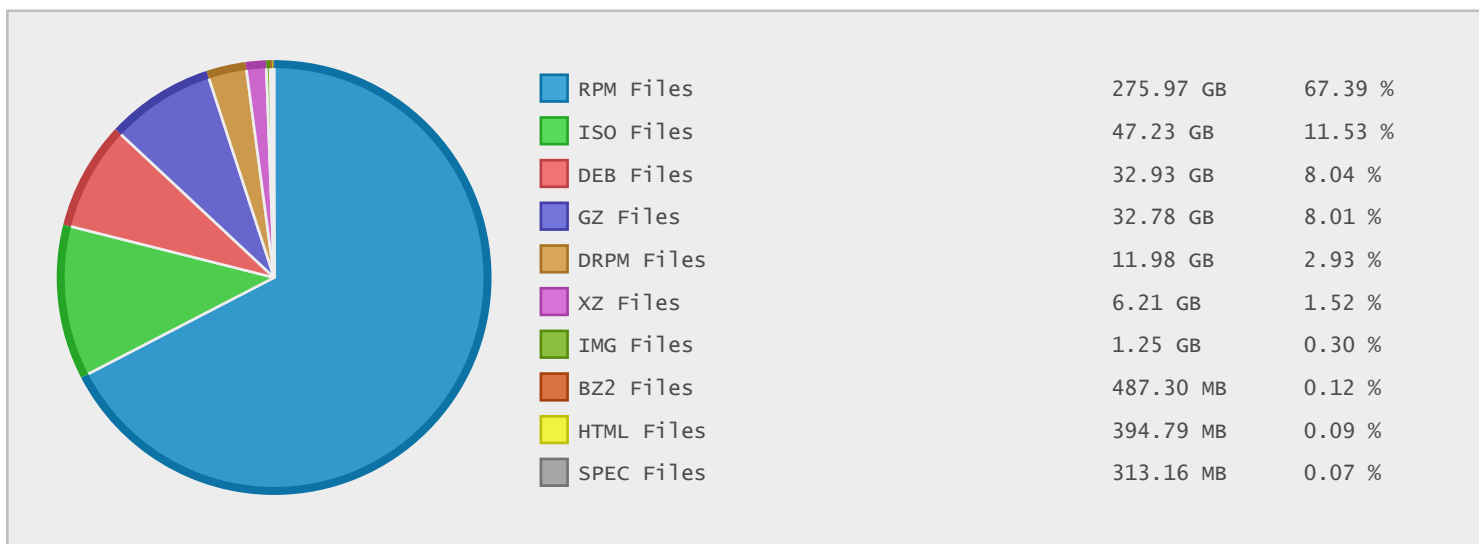

Duomenucas Hosting Services - FTP Site Statistics

Property	Value
FTP Server	mirror.duomenucas.lt
Description	Duomenucas Hosting Services
Country	Lithuania
Scan Date	25/Mar/2015
Total Dirs	3,020
Total Files	284,776
Total Data	410.05 GB

Top 10 File Categories Sorted By Disk Space

Last 12 Months Modified Disk Space History

Last 10 Years Modified Disk Space History

Total:	409.43 GB
Average:	40.94 GB
Maximum:	165.64 GB
Minimum:	5.04 GB
From:	2006
To:	2015

Last 10 Years Modified File Count History

Total:	284409 Files
Average:	28441 Files
Maximum:	118833 Files
Minimum:	779 Files
From:	2006
To:	2015

Top 10 File Extensions Sorted By Disk Space

Top 10 File Extensions Sorted By Number of Files