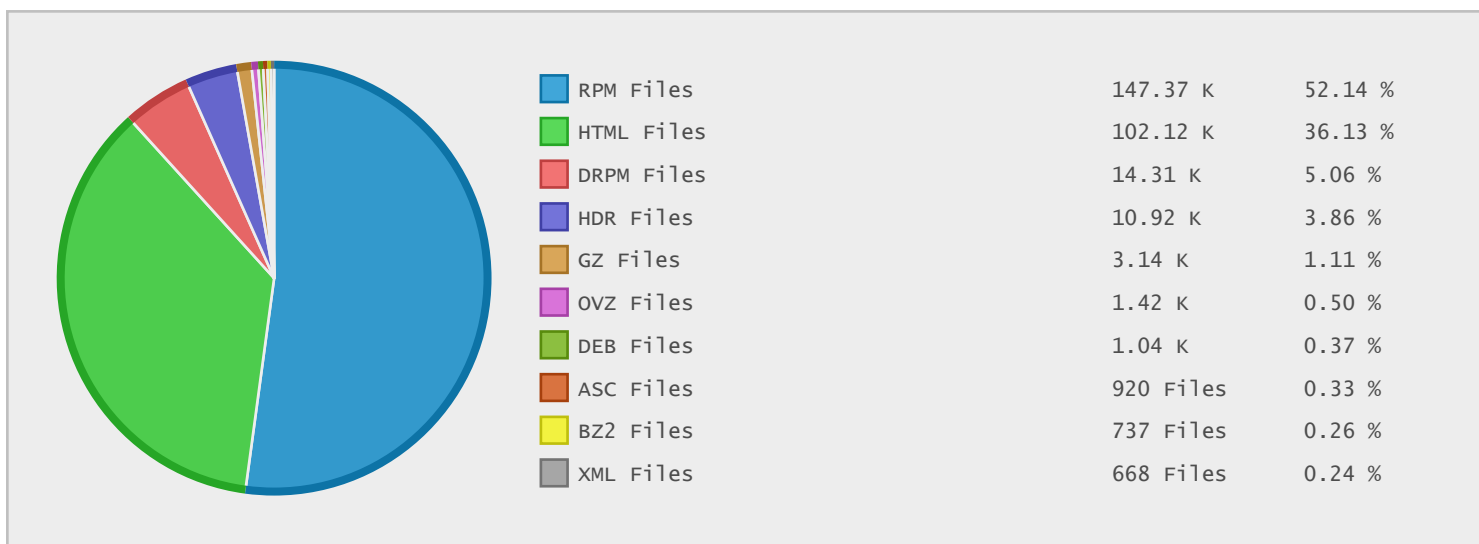

Top 10 File Categories Sorted By Disk Space

Last 12 Months Modified Disk Space History

Last 10 Years Modified Disk Space History

Total:	409.43 GB
Average:	40.94 GB
Maximum:	165.64 GB
Minimum:	5.04 GB
From:	2006
To:	2015

Last 10 Years Modified File Count History

Total:	284409 Files
Average:	28441 Files
Maximum:	118833 Files
Minimum:	779 Files
From:	2006
To:	2015

Top 10 File Extensions Sorted By Disk Space

Top 10 File Extensions Sorted By Number of Files