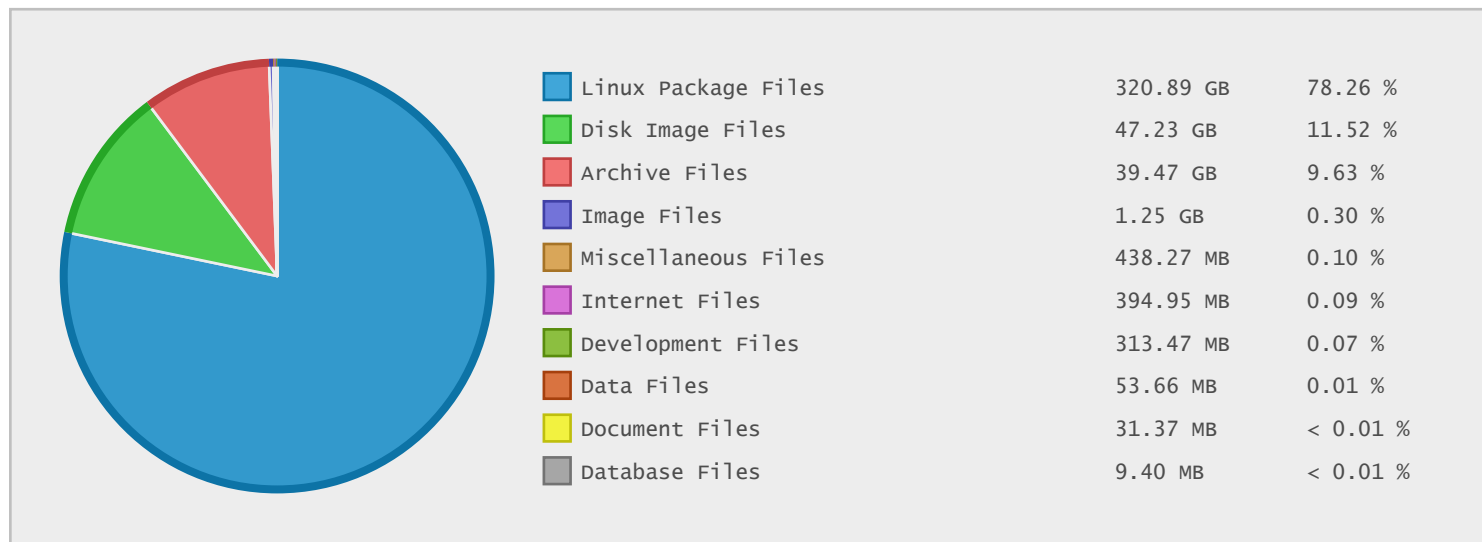

Duomenucas Hosting Services - FTP Site Statistics

Property	Value
FTP Server	mirror.duomenucas.lt
Description	Duomenucas Hosting Services
Country	Lithuania
Scan Date	25/Mar/2015
Total Dirs	3,020
Total Files	284,776
Total Data	410.05 GB

Top 10 File Categories Sorted By Disk Space

Last 12 Months Modified Disk Space History

Last 10 Years Modified Disk Space History

Total:	409.43 GB
Average:	40.94 GB
Maximum:	165.64 GB
Minimum:	5.04 GB
From:	2006
To:	2015

Last 10 Years Modified File Count History

Total:	284409 Files
Average:	28441 Files
Maximum:	118833 Files
Minimum:	779 Files
From:	2006
To:	2015

Top 10 File Extensions Sorted By Disk Space

Top 10 File Extensions Sorted By Number of Files