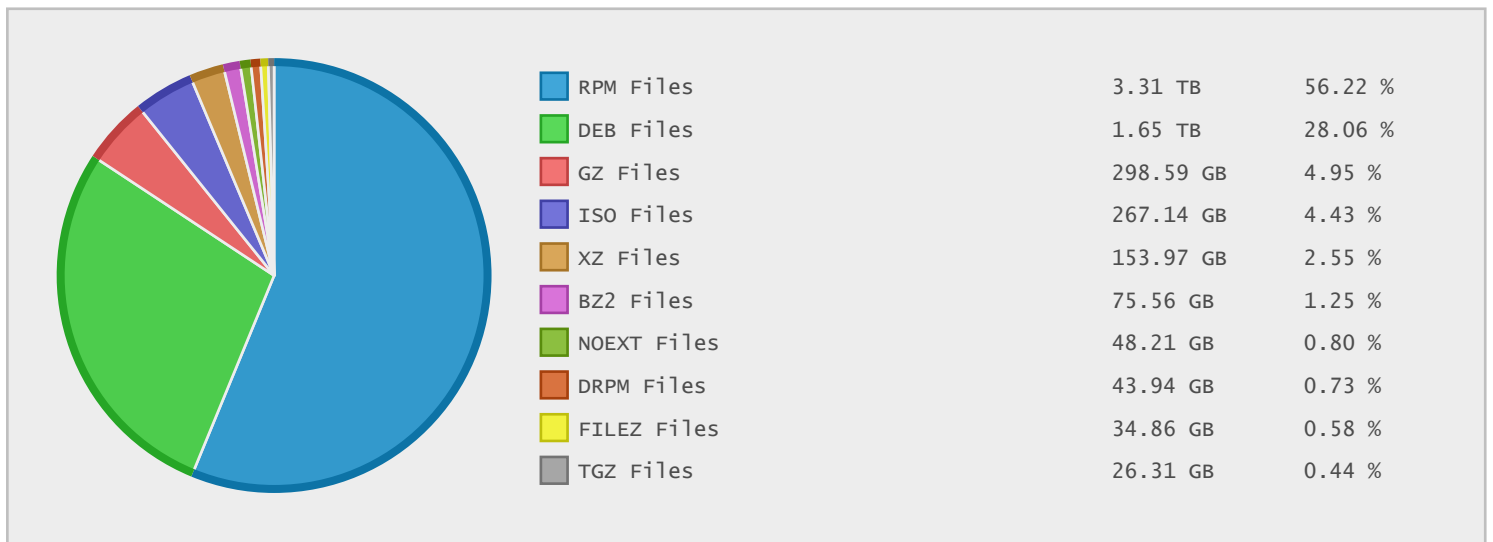

Top 10 File Extensions Sorted By Disk Space