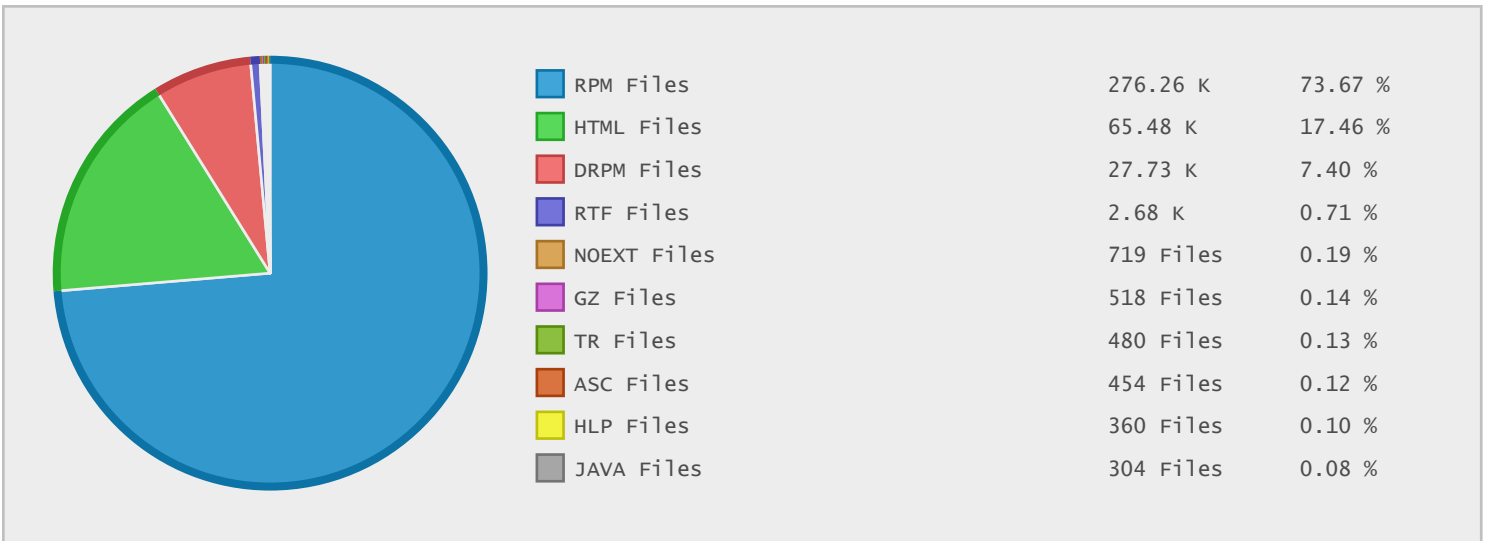

Top 10 File Categories Sorted By Disk Space

Last 12 Months Modified Disk Space History

Last 10 Years Modified Disk Space History

Total:	636.45 GB
Average:	63.65 GB
Maximum:	267.45 GB
Minimum:	0.00 GB
From:	2005
To:	2014

Last 10 Years Modified File Count History

Total:	376351 Files
Average:	37635 Files
Maximum:	131144 Files
Minimum:	11 Files
From:	2005
To:	2014

Top 10 File Extensions Sorted By Disk Space

Top 10 File Extensions Sorted By Number of Files