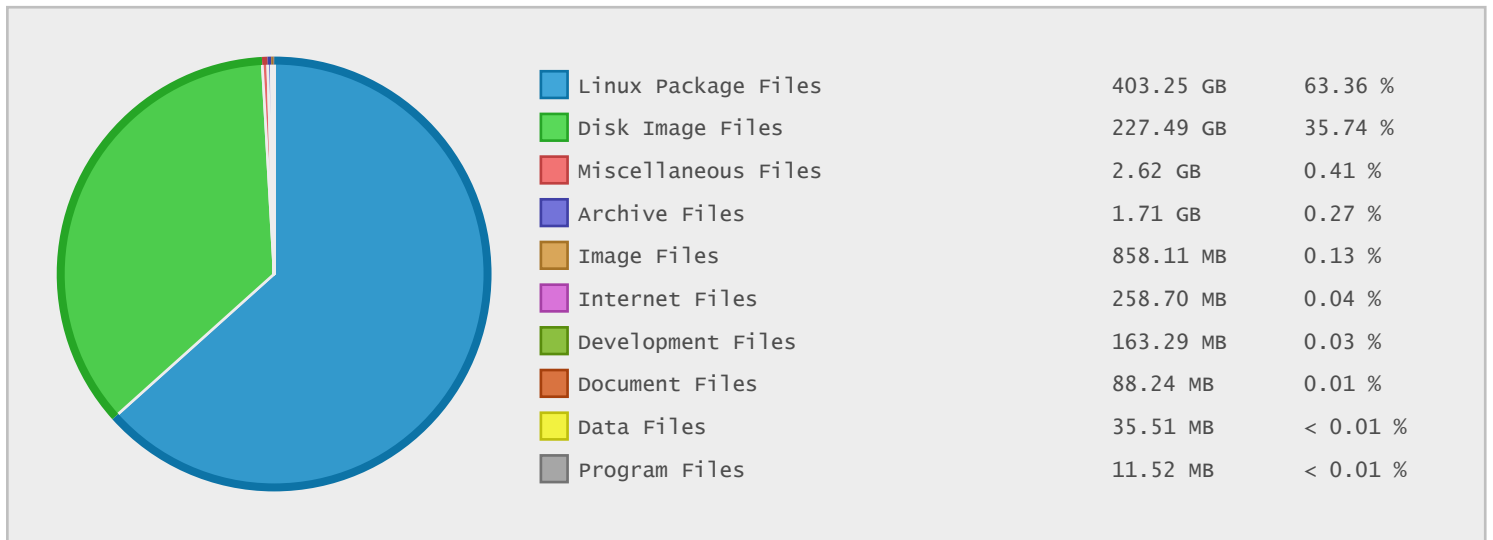

FreedomVoice Toll Free Numbers - FTP Site Statistics

Property	Value
FTP Server	mirror.freedomvoice.com
Description	FreedomVoice Toll Free Numbers
Country	United States
Scan Date	24/May/2014
Total Dirs	855
Total Files	376,965
Total Data	636.46 GB

Top 10 File Categories Sorted By Disk Space

Last 12 Months Modified Disk Space History

Last 10 Years Modified Disk Space History

Total:	636.45 GB
Average:	63.65 GB
Maximum:	267.45 GB
Minimum:	0.00 GB
From:	2005
To:	2014

Last 10 Years Modified File Count History

Total:	376351 Files
Average:	37635 Files
Maximum:	131144 Files
Minimum:	11 Files
From:	2005
To:	2014

Top 10 File Extensions Sorted By Disk Space

Top 10 File Extensions Sorted By Number of Files