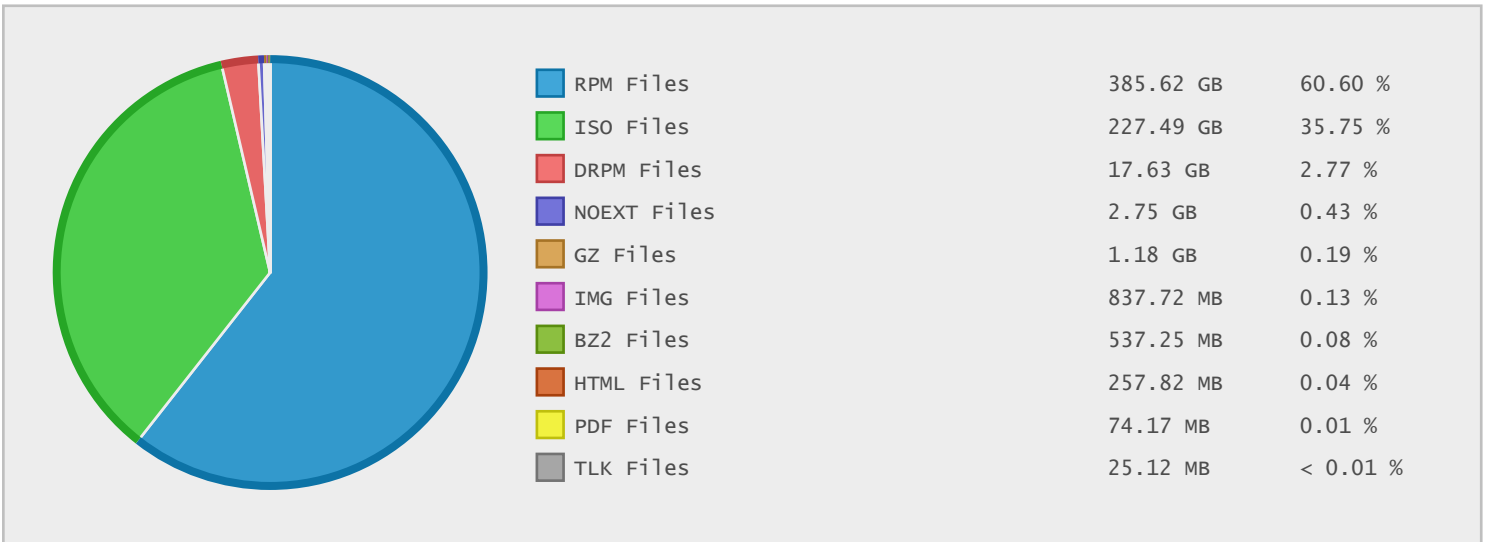

Top 10 File Categories Sorted By Disk Space

Last 12 Months Modified Disk Space History

Last 10 Years Modified Disk Space History

Total:	636.45 GB
Average:	63.65 GB
Maximum:	267.45 GB
Minimum:	0.00 GB
From:	2005
To:	2014

Last 10 Years Modified File Count History

Total:	376351 Files
Average:	37635 Files
Maximum:	131144 Files
Minimum:	11 Files
From:	2005
To:	2014

Top 10 File Extensions Sorted By Disk Space

Top 10 File Extensions Sorted By Number of Files