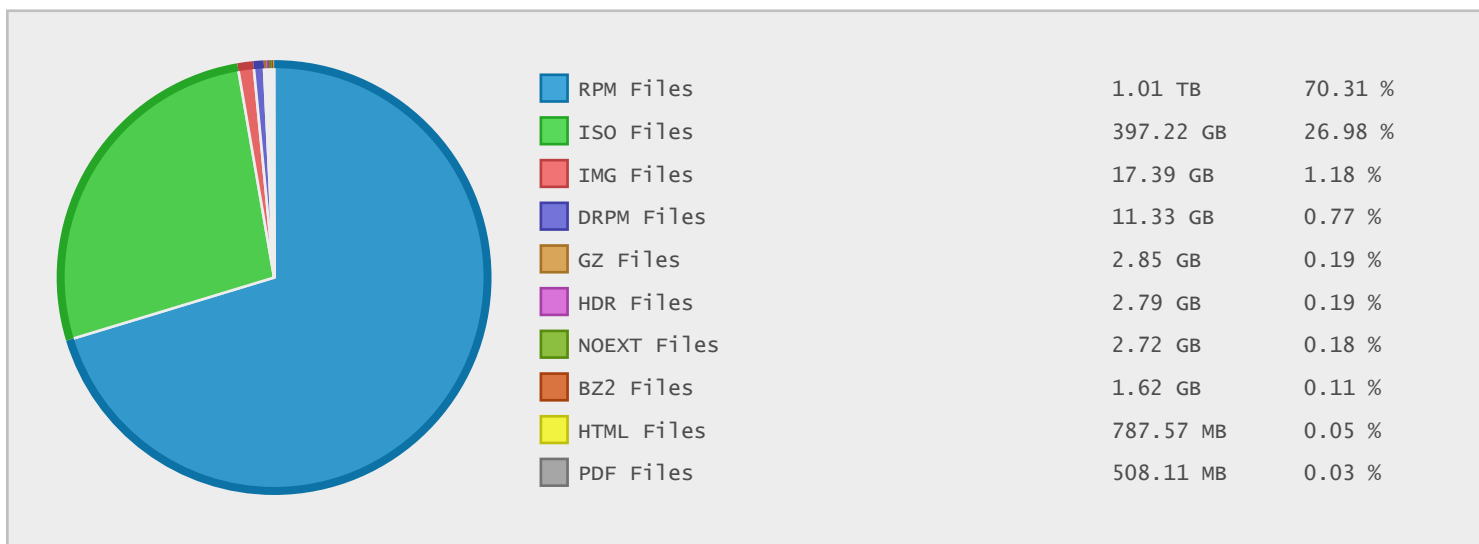

### Last 10 Years Modified Disk Space History

Total:	1250.14 GB
Average:	125.01 GB
Maximum:	212.63 GB
Minimum:	17.36 GB
From:	2006
To:	2015

### Last 10 Years Modified File Count History

Total:	668761 Files
Average:	66876 Files
Maximum:	170428 Files
Minimum:	12737 Files
From:	2006
To:	2015

### Top 10 File Extensions Sorted By Disk Space