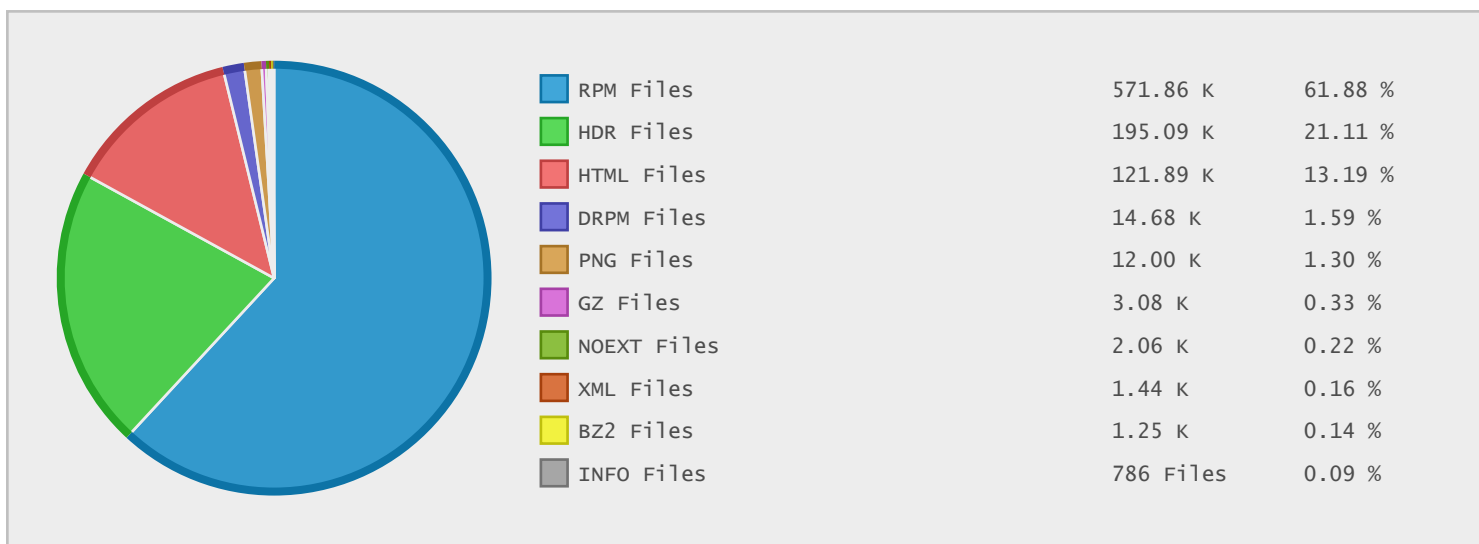

Top 10 File Extensions Sorted By Number of Files