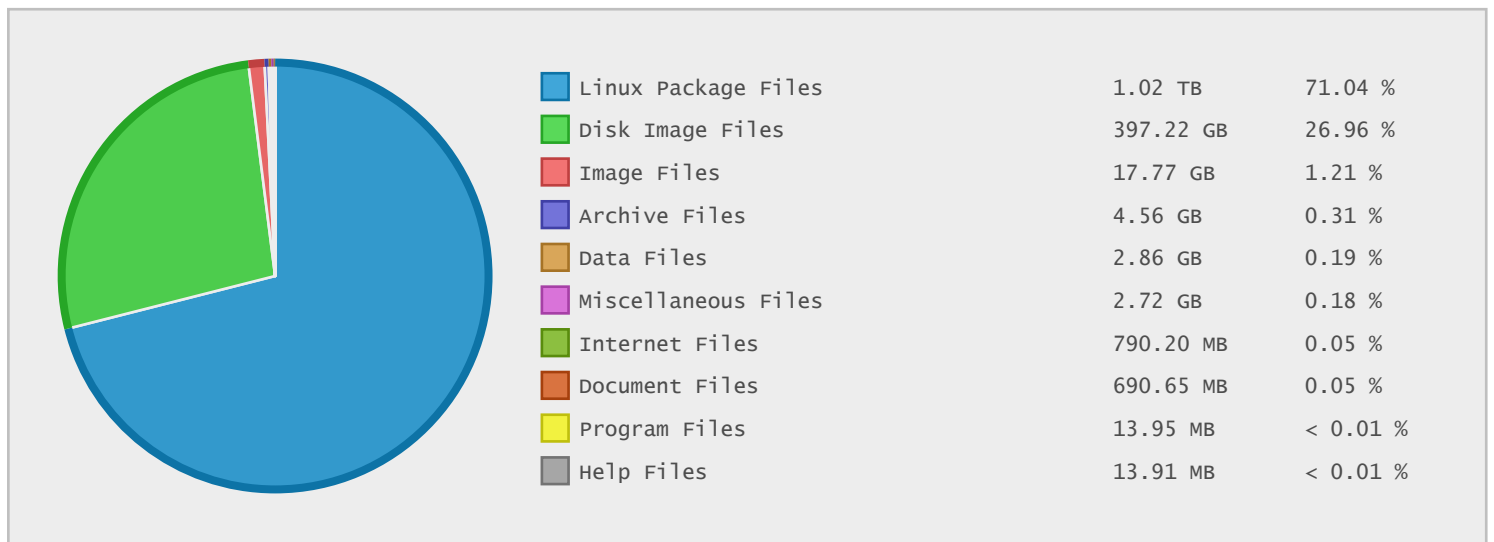

GpMidi Linux Software Archive - FTP Site Statistics

Property	Value
FTP Server	mirror.gpmidi.net
Description	GpMidi Linux Software Archive
Country	Canada
Scan Date	27/Mar/2015
Total Dirs	9,153
Total Files	929,759
Total Data	1.44 TB

Top 20 Directories Sorted by Disk Space

Name	Dirs	Files	Data	Data (%)
/	9153	929759	1.44 TB	100.00 %
/vault	8413	661715	1.20 TB	83.65 %
/fedora-epel	499	217592	137.85 GB	9.36 %
/centos	238	50452	102.98 GB	6.99 %
/vault/4.8	276	35599	58.75 GB	3.99 %
/vault/6.5	105	22599	57.77 GB	3.92 %
/fedora-epel/6	28	79775	56.75 GB	3.85 %
/vault/5.8	77	12469	52.69 GB	3.58 %
/vault/6.4	91	19587	51.89 GB	3.52 %
/vault/6.3	83	19437	50.89 GB	3.45 %
/vault/4.6	527	39874	48.61 GB	3.30 %
/vault/5.10	77	10245	47.69 GB	3.24 %
/vault/5.9	79	10681	47.18 GB	3.20 %
/vault/4.5	528	37782	44.59 GB	3.03 %
/vault/6.0	78	18921	41.81 GB	2.84 %
/vault/6.2	83	16129	41.09 GB	2.79 %
/vault/6.1	75	15744	39.40 GB	2.67 %
/vault/3.9	391	28091	38.82 GB	2.64 %
/vault/4.7	276	27375	37.86 GB	2.57 %
/vault/4.4	491	32176	37.56 GB	2.55 %

Top 10 File Categories Sorted By Disk Space