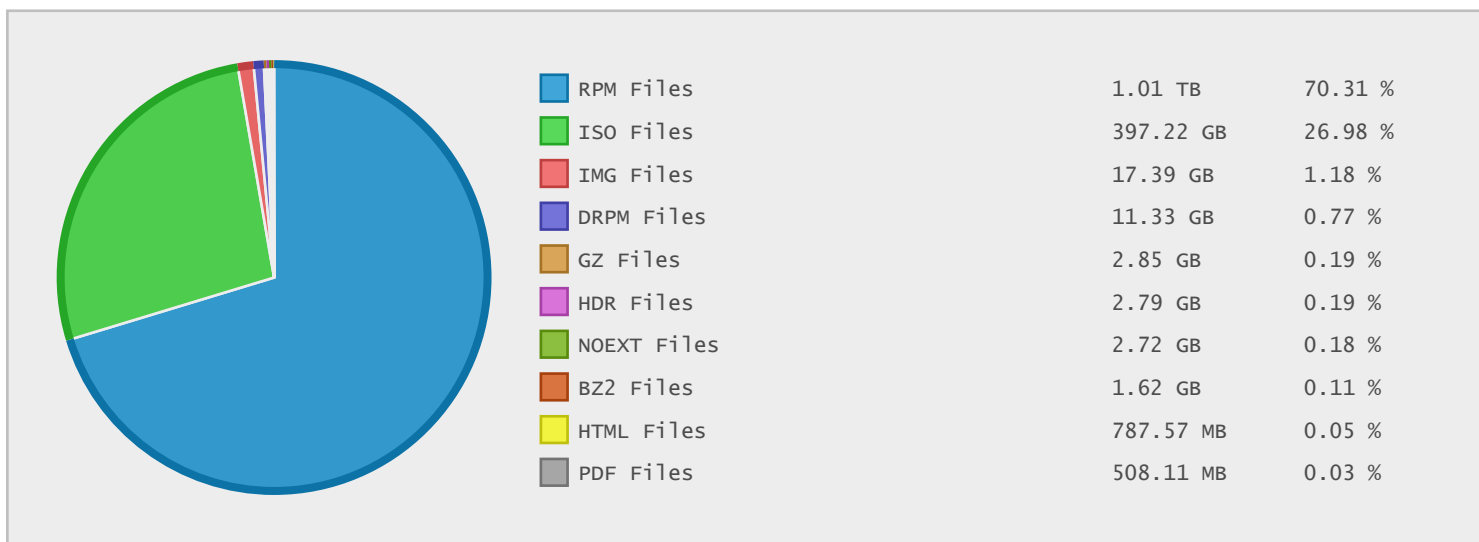

### Last 10 Years Modified Disk Space History

Total:	1250.14 GB
Average:	125.01 GB
Maximum:	212.63 GB
Minimum:	17.36 GB
From:	2006
To:	2015

### Last 10 Years Modified File Count History

Total:	668761 Files
Average:	66876 Files
Maximum:	170428 Files
Minimum:	12737 Files
From:	2006
To:	2015

### Top 10 File Extensions Sorted By Disk Space