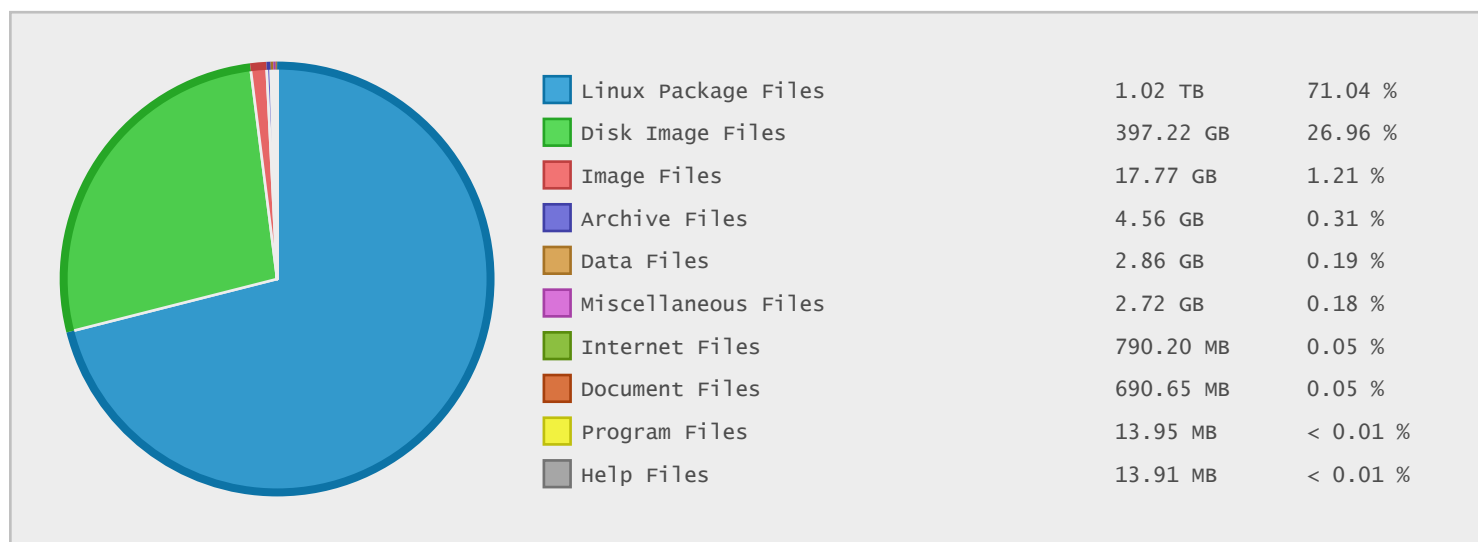

GpMidi Linux Software Archive - FTP Site Statistics

Property	Value
FTP Server	mirror.gpmidi.net
Description	GpMidi Linux Software Archive
Country	Canada
Scan Date	27/Mar/2015
Total Dirs	9,153
Total Files	929,759
Total Data	1.44 TB

Top 20 Directories Sorted by Disk Space

Name	Dirs	Files	Data	Data (%)
/	9153	929759	1.44 TB	100.00 %
/vault	8413	661715	1.20 TB	83.65 %
/fedora-epel	499	217592	137.85 GB	9.36 %
/centos	238	50452	102.98 GB	6.99 %
/vault/4.8	276	35599	58.75 GB	3.99 %
/vault/6.5	105	22599	57.77 GB	3.92 %
/fedora-epel/6	28	79775	56.75 GB	3.85 %
/vault/5.8	77	12469	52.69 GB	3.58 %
/vault/6.4	91	19587	51.89 GB	3.52 %
/vault/6.3	83	19437	50.89 GB	3.45 %
/vault/4.6	527	39874	48.61 GB	3.30 %
/vault/5.10	77	10245	47.69 GB	3.24 %
/vault/5.9	79	10681	47.18 GB	3.20 %
/vault/4.5	528	37782	44.59 GB	3.03 %
/vault/6.0	78	18921	41.81 GB	2.84 %
/vault/6.2	83	16129	41.09 GB	2.79 %
/vault/6.1	75	15744	39.40 GB	2.67 %
/vault/3.9	391	28091	38.82 GB	2.64 %
/vault/4.7	276	27375	37.86 GB	2.57 %
/vault/4.4	491	32176	37.56 GB	2.55 %

Top 10 File Categories Sorted By Disk Space