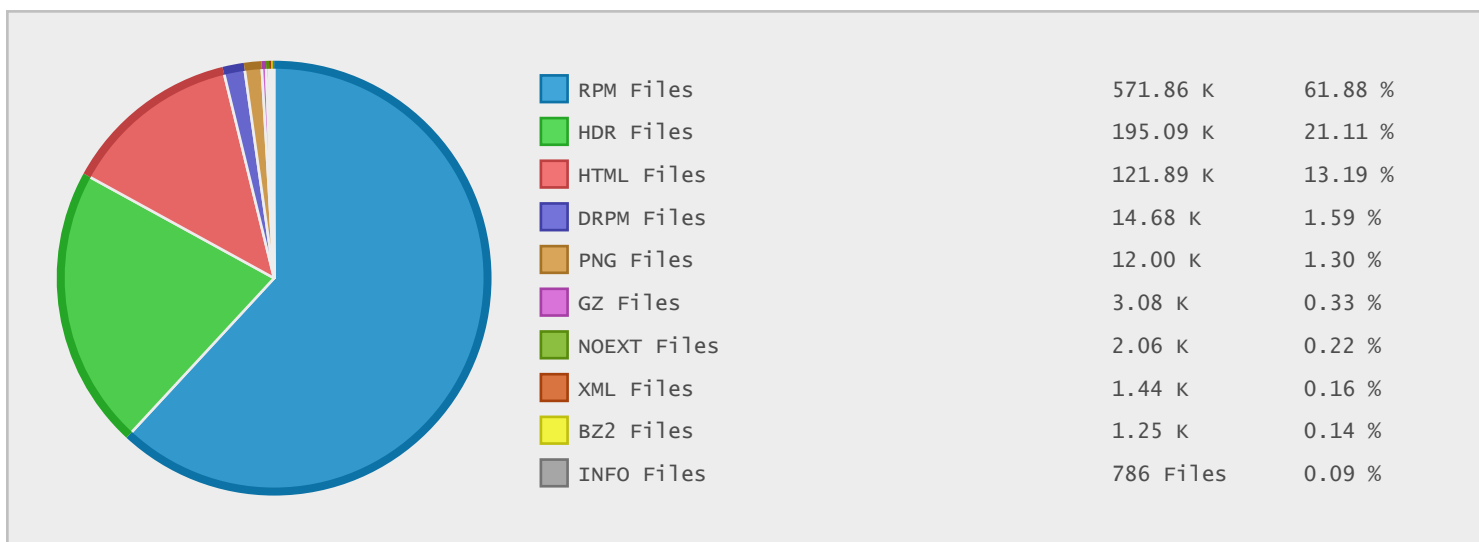

Top 10 File Extensions Sorted By Number of Files