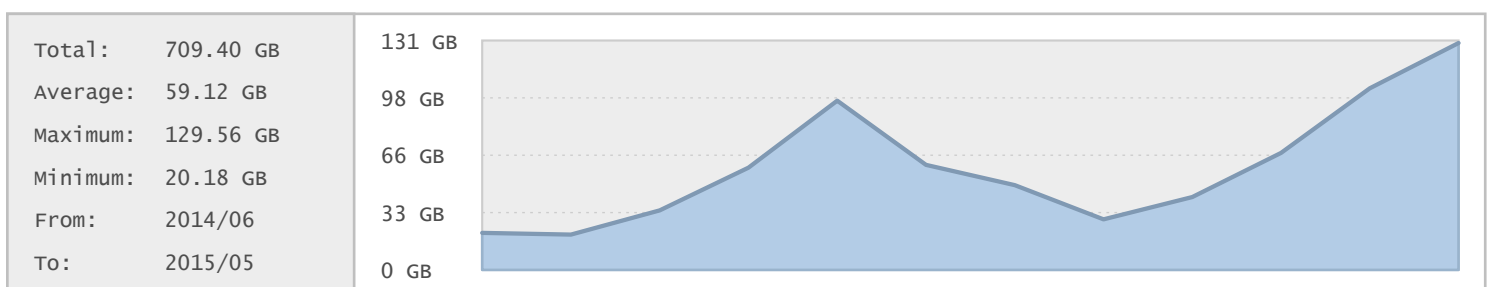

Last 12 Months Modified Disk Space History