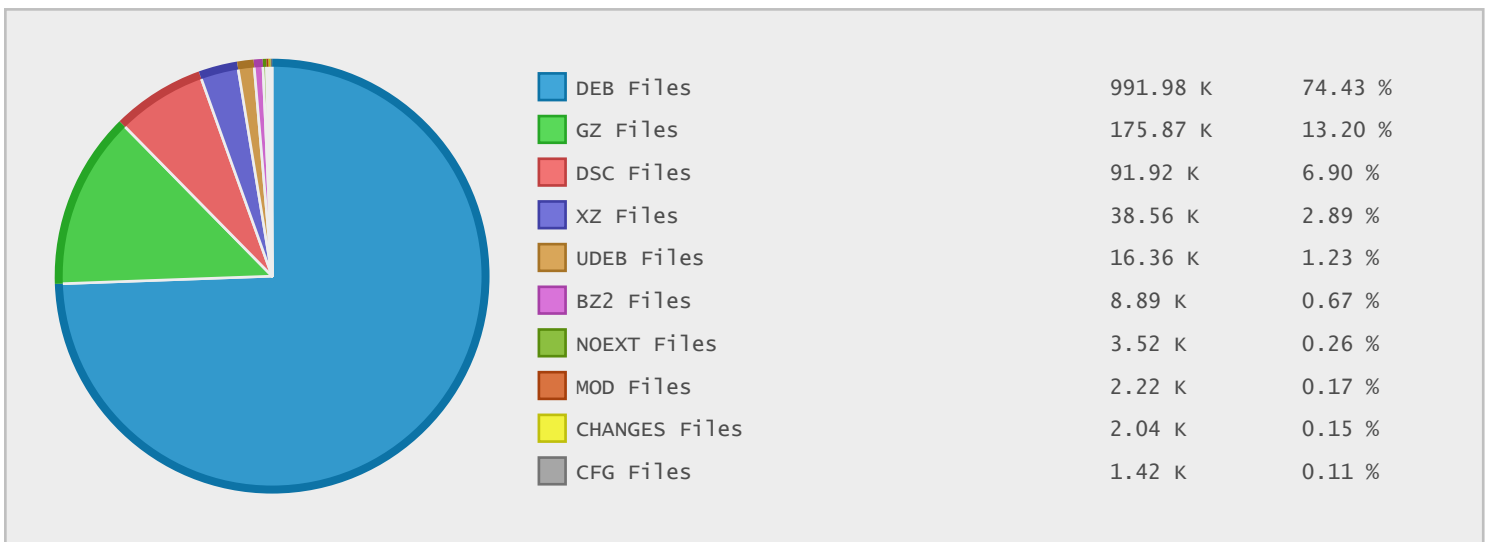

Top 10 File Extensions Sorted By Number of Files