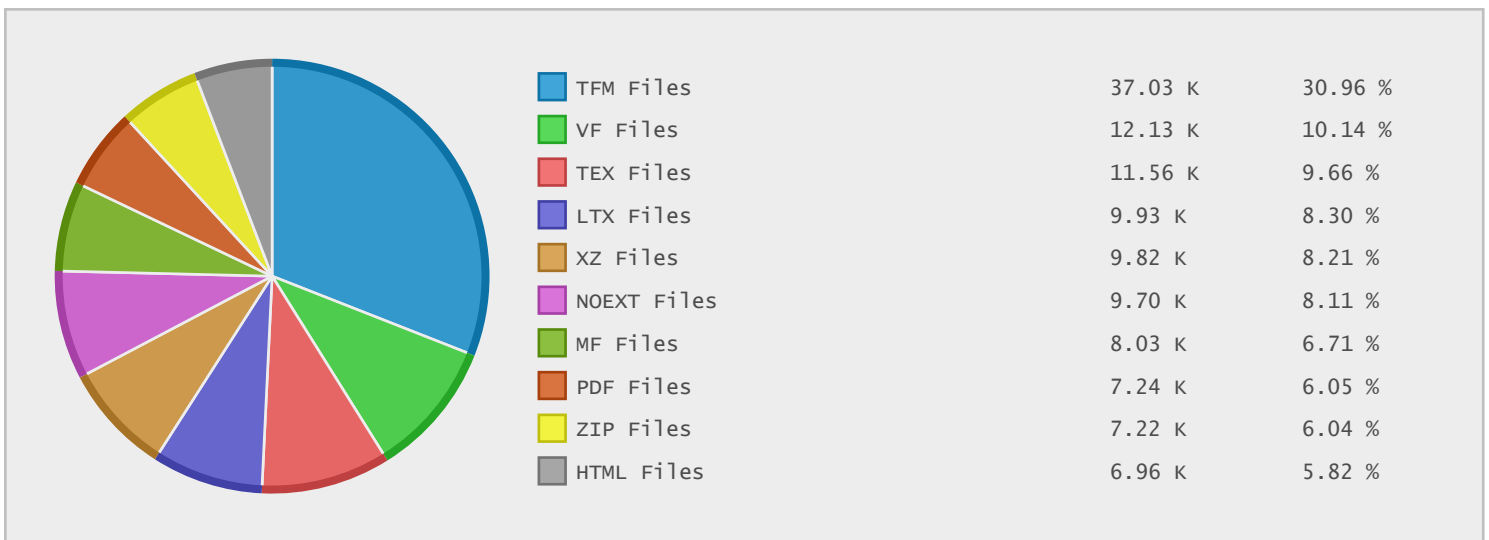

Top 10 File Categories Sorted By Disk Space

Last 12 Months Modified Disk Space History

Last 10 Years Modified Disk Space History

Last 10 Years Modified File Count History

Top 10 File Extensions Sorted By Disk Space

Top 10 File Extensions Sorted By Number of Files

Top 10 File Categories Sorted by Disk Space

Category	Files	Data	Data (%)
Archive Files	25164	56.33 GB	47.44 %
Linux Package Files	6441	43.63 GB	36.75 %
Program Files	712	5.77 GB	4.86 %
Data Files	84231	4.78 GB	4.03 %
Disk Image Files	150	2.76 GB	2.32 %
Document Files	30646	2.10 GB	1.77 %
windows Package Files	27	1.48 GB	1.24 %
Miscellaneous Files	35812	550.59 MB	0.45 %
Video Files	13	511.28 MB	0.42 %
Development Files	15446	248.46 MB	0.20 %