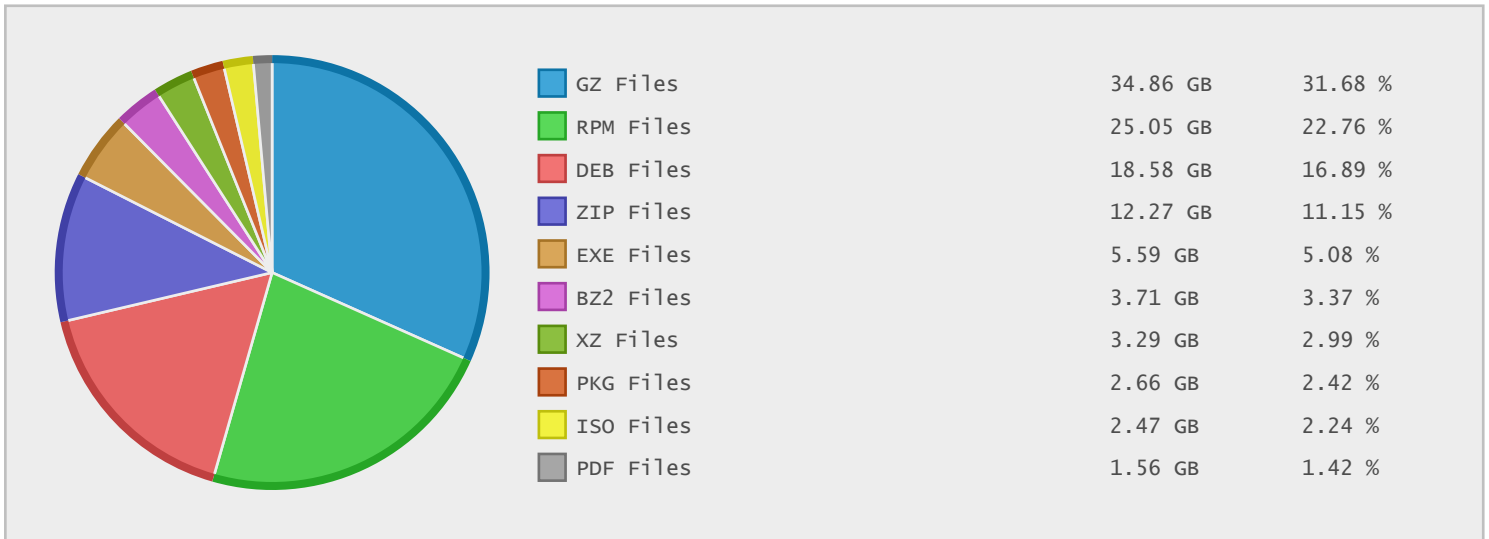

Top 10 File Categories Sorted By Disk Space

Last 12 Months Modified Disk Space History

Last 10 Years Modified Disk Space History

Last 10 Years Modified File Count History

Top 10 File Extensions Sorted By Disk Space

Top 10 File Extensions Sorted By Number of Files

Top 10 File Categories Sorted by Disk Space

Category	Files	Data	Data (%)
Archive Files	25164	56.33 GB	47.44 %
Linux Package Files	6441	43.63 GB	36.75 %
Program Files	712	5.77 GB	4.86 %
Data Files	84231	4.78 GB	4.03 %
Disk Image Files	150	2.76 GB	2.32 %
Document Files	30646	2.10 GB	1.77 %
windows Package Files	27	1.48 GB	1.24 %
Miscellaneous Files	35812	550.59 MB	0.45 %
Video Files	13	511.28 MB	0.42 %
Development Files	15446	248.46 MB	0.20 %