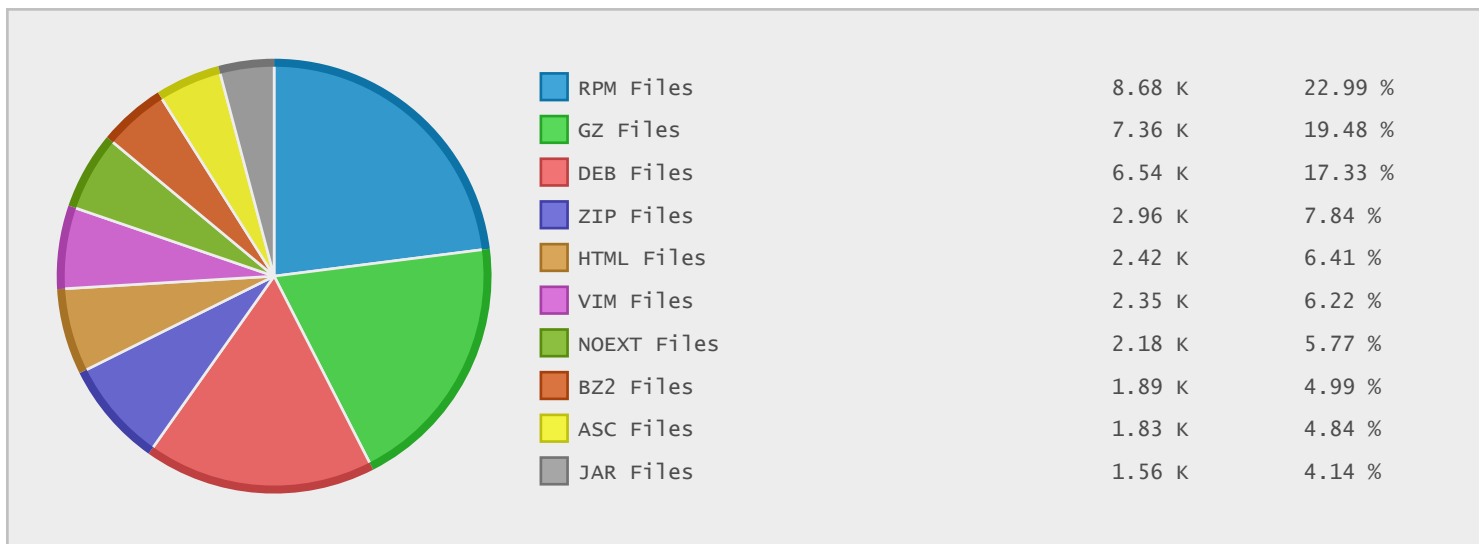

Top 10 File Categories Sorted By Disk Space

Last 12 Months Modified Disk Space History

Last 10 Years Modified Disk Space History

Total:	360.95 GB
Average:	36.09 GB
Maximum:	160.69 GB
Minimum:	6.26 GB
From:	2006
To:	2015

Last 10 Years Modified File Count History

Total:	48414 Files
Average:	4841 Files
Maximum:	16869 Files
Minimum:	1098 Files
From:	2006
To:	2015

Top 10 File Extensions Sorted By Disk Space

Top 10 File Extensions Sorted By Number of Files