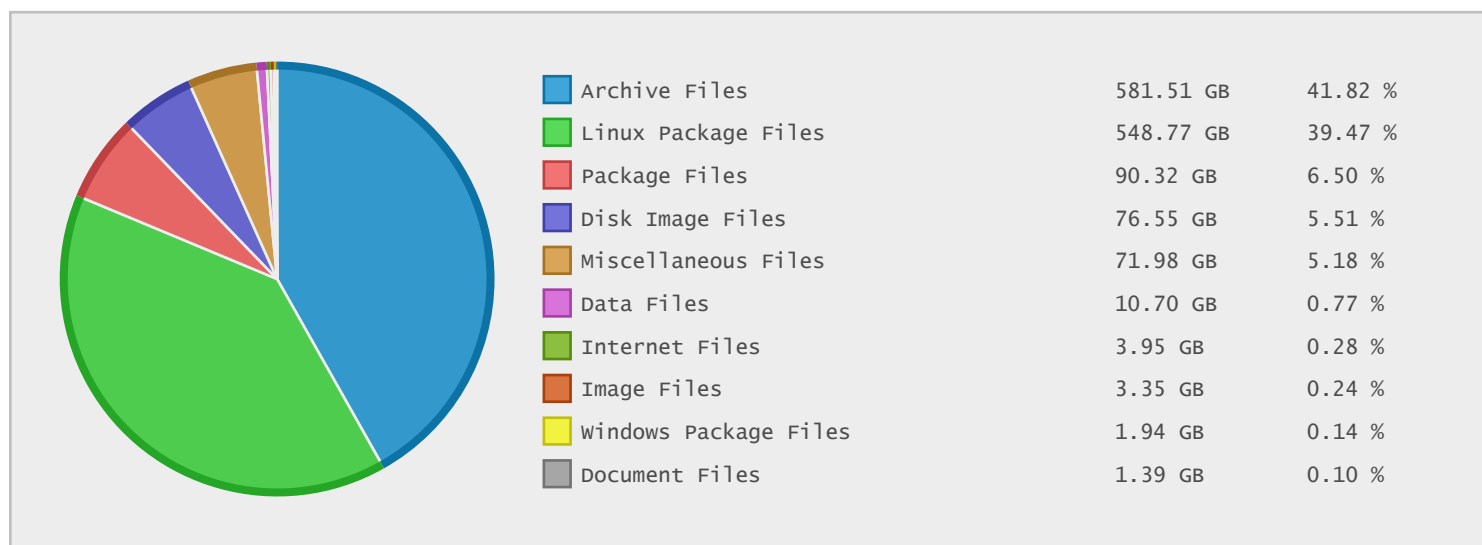

GloVine Webhosting Solutions - FTP Site Statistics

Property	Value
FTP Server	mirror.nsw.au.glovine.com.au
Description	GloVine webhosting Solutions
Country	Australia
Scan Date	29/Dec/2015
Total Dirs	117,329
Total Files	5,873,765
Total Data	1.36 TB

Top 20 Directories Sorted by Disk Space

Name	Dirs	Files	Data	Data (%)
/	117329	5873765	1.36 TB	100.00 %
/kernel	72550	4273893	406.38 GB	29.20 %
/kernel/pub	72549	4273893	406.38 GB	29.20 %
/kernel/pub/linux	1088	51037	275.68 GB	19.81 %
/kernel/pub/linux/kernel	375	34322	259.30 GB	18.63 %
/raspbian	25652	236932	257.92 GB	18.53 %
/raspbian/raspbian	25515	235611	238.22 GB	17.12 %
/raspbian/raspbian/pool	25405	235306	237.40 GB	17.06 %
/epel	1281	666292	224.08 GB	16.10 %
/epel/linux	1280	666291	223.95 GB	16.09 %
/raspbian/raspbian/pool/main	24779	232045	219.15 GB	15.75 %
/epel/linux/development	190	106989	169.34 GB	12.17 %
/epel/linux/development/23	187	106989	169.34 GB	12.17 %
/kernel/pub/linux/kernel/v3.x	3	10746	167.76 GB	12.06 %
/centos	1005	116588	156.31 GB	11.23 %
/kernel/pub/scm	70183	3997563	115.28 GB	8.28 %
/kernel/pub/scm/linux	65798	3881224	113.03 GB	8.12 %
/kernel/pub/scm/linux/kernel	65486	3863805	113.00 GB	8.12 %
/kernel/pub/scm/linux/kernel/git	65485	3863805	113.00 GB	8.12 %
/mariadb	2924	16744	107.85 GB	7.75 %

Top 10 File Categories Sorted By Disk Space

Last 12 Months Modified Disk Space History

Last 10 Years Modified Disk Space History

Total:	1371.45 GB
Average:	137.14 GB
Maximum:	746.93 GB
Minimum:	4.95 GB
From:	2006
To:	2015

Last 10 Years Modified File Count History

Total:	5787357 ...
Average:	578736 Files
Maximum:	2578095 ...
Minimum:	33319 Files
From:	2006
To:	2015

Top 10 File Extensions Sorted By Disk Space

Top 10 File Extensions Sorted By Number of Files