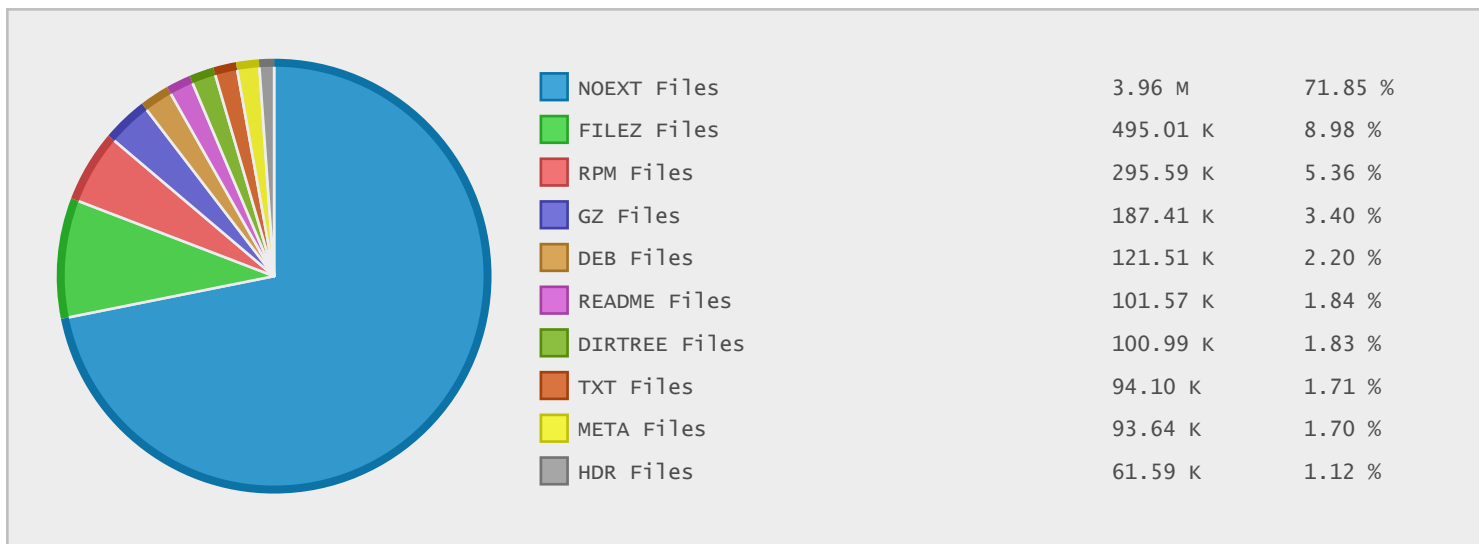

Top 10 File Categories Sorted By Disk Space

Last 12 Months Modified Disk Space History

Last 10 Years Modified Disk Space History

Total:	1371.45 GB
Average:	137.14 GB
Maximum:	746.93 GB
Minimum:	4.95 GB
From:	2006
To:	2015

Last 10 Years Modified File Count History

Total:	5787357 ...
Average:	578736 Files
Maximum:	2578095 ...
Minimum:	33319 Files
From:	2006
To:	2015

Top 10 File Extensions Sorted By Disk Space

Top 10 File Extensions Sorted By Number of Files