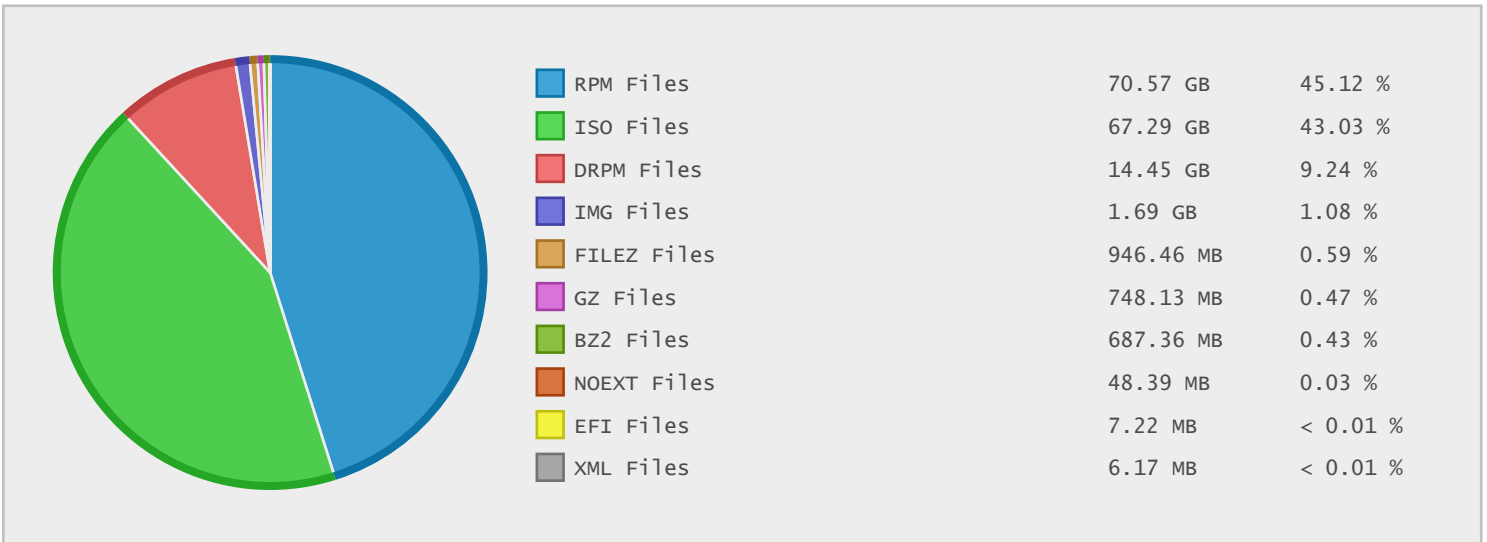

Top 10 File Extensions Sorted By Disk Space