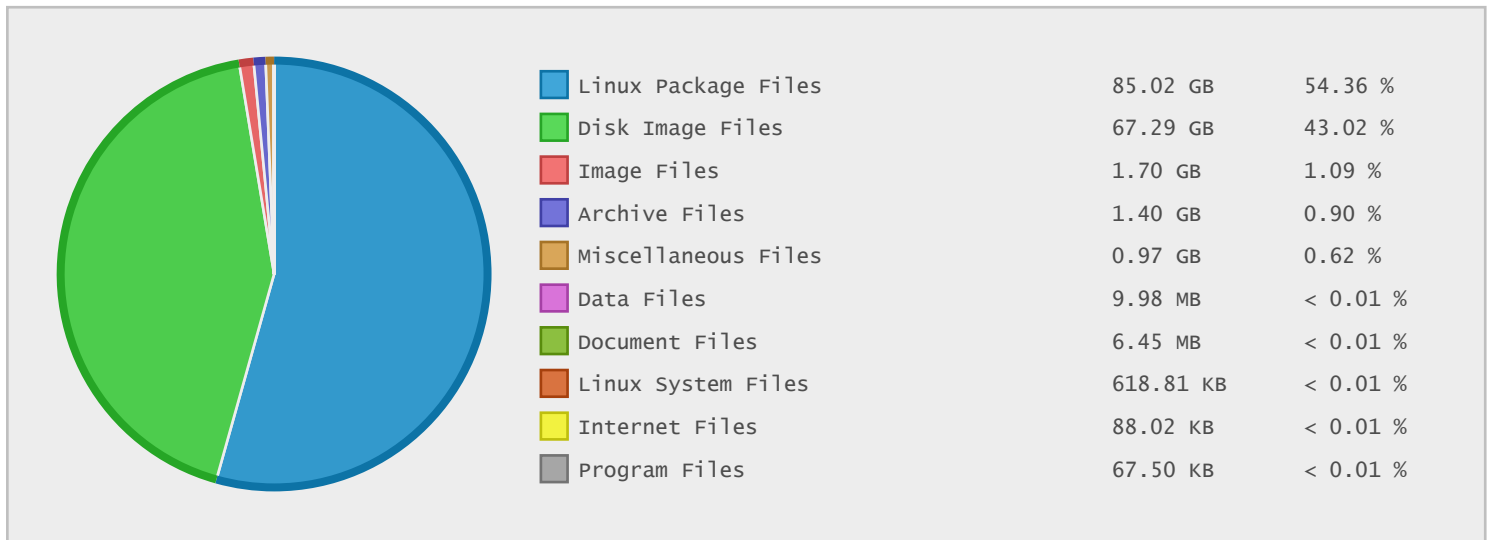

Previder ICT Services Software Archive - FTP Site Statistics

Property	Value
FTP Server	mirror.previder.nl
Description	Previder ICT Services Software Archive
Country	Netherlands
Scan Date	25/Dec/2015
Total Dirs	1,008
Total Files	116,607
Total Data	156.41 GB

Top 20 Directories Sorted by Disk Space

Name	Dirs	Files	Data	Data (%)
/	1008	116607	156.41 GB	100.00 %
/centos	1000	116588	156.31 GB	99.94 %
/centos/6.7	139	25392	48.08 GB	30.74 %
/centos/5.11	67	8480	39.92 GB	25.52 %
/centos/7.1.1503	374	47516	39.71 GB	25.39 %
/centos/7.2.1511	374	34990	28.60 GB	18.28 %
/centos/5.11/isos	2	41	19.50 GB	12.47 %
/centos/6.7/isos	2	38	16.62 GB	10.63 %
/centos/7.2.1511/isos	1	19	15.02 GB	9.60 %
/centos/7.2.1511/isos/x86_64	0	19	15.02 GB	9.60 %
/centos/7.1.1503/isos	1	21	15.01 GB	9.59 %
/centos/7.1.1503/isos/x86_64	0	21	15.01 GB	9.59 %
/centos/6.7/updates	8	8055	14.26 GB	9.11 %
/centos/6.7/os	14	11608	10.91 GB	6.98 %
/centos/5.11/isos/x86_64	0	21	10.44 GB	6.67 %
/centos/5.11/os	14	6563	9.74 GB	6.23 %
/centos/5.11/updates	6	1094	9.28 GB	5.93 %
/centos/5.11/isos/i386	0	20	9.06 GB	5.79 %
/centos/6.7/isos/x86_64	0	19	8.78 GB	5.61 %
/centos/6.7/isos/i386	0	19	7.84 GB	5.02 %

Top 10 File Categories Sorted By Disk Space