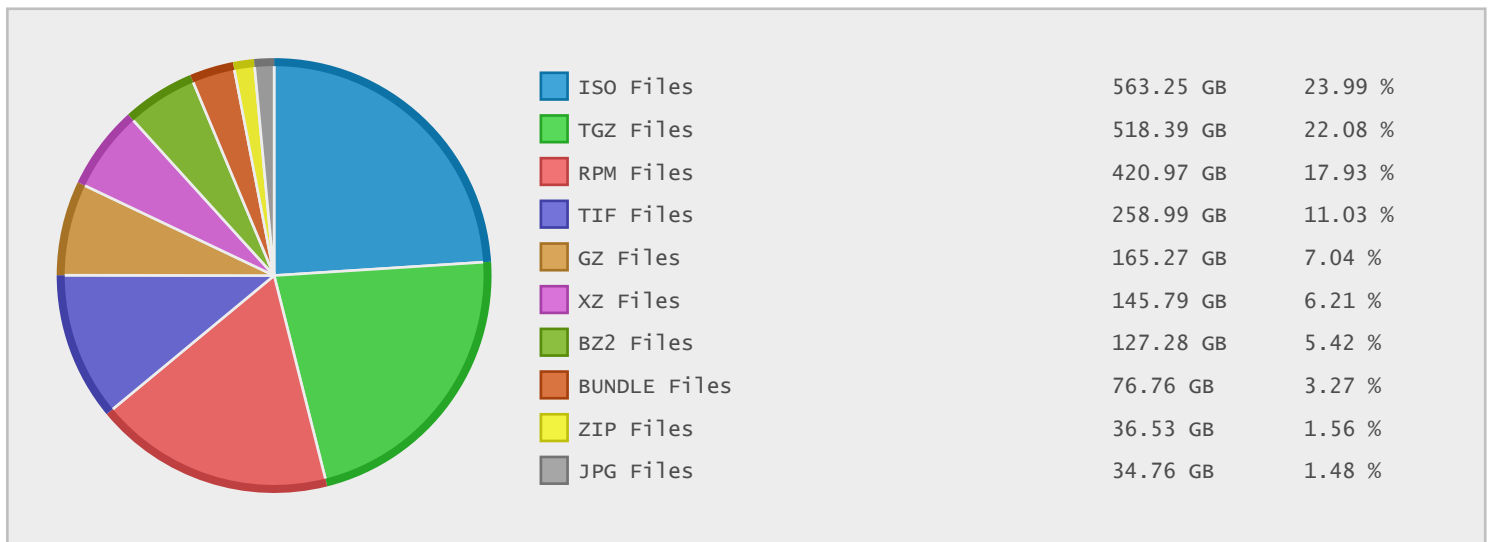

Top 10 File Extensions Sorted By Disk Space