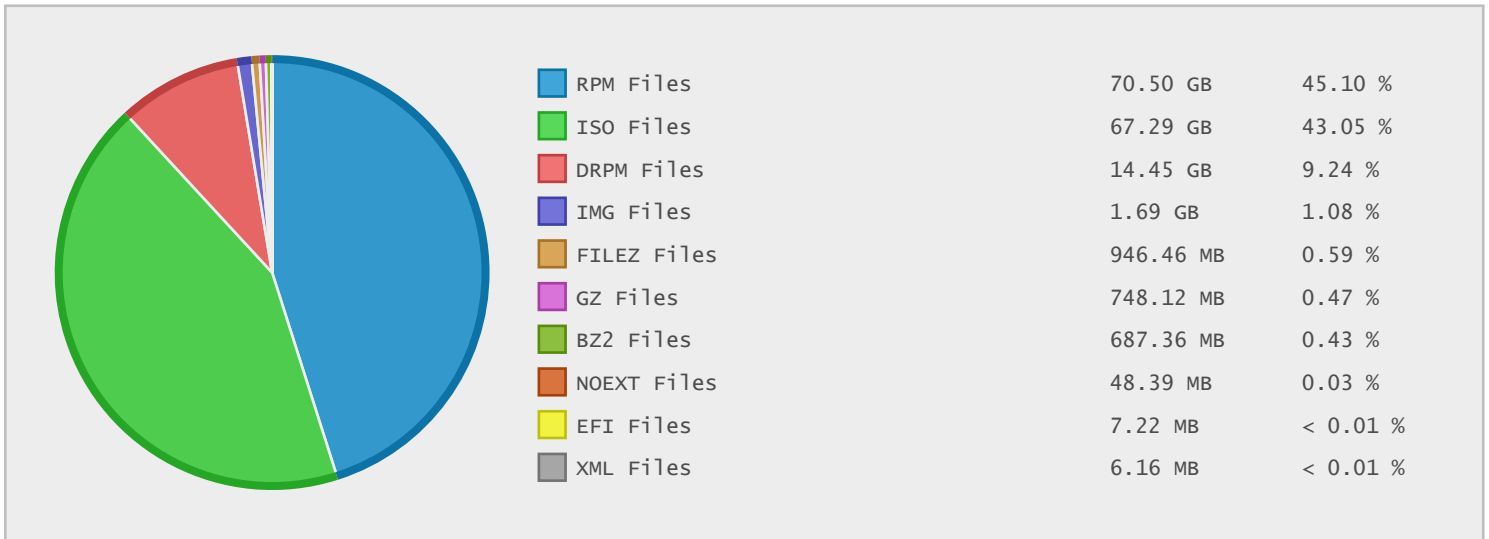

Top 10 File Extensions Sorted By Disk Space