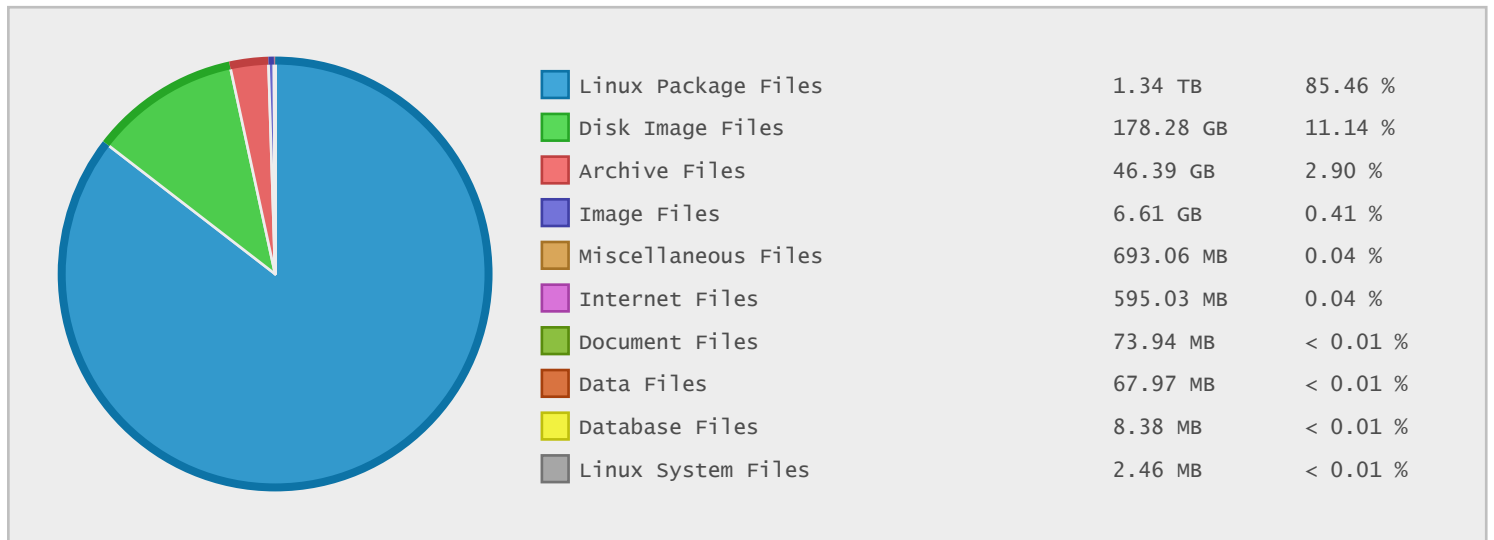

Property	Value
FTP Server	mirror.slu.cz
Description	Silesian University
Country	Czech Republic
Scan Date	06/Jun/2014
Total Dirs	2,103
Total Files	1,292,283
Total Data	1.56 TB

Top 20 Directories Sorted by Disk Space

Name	Dirs	Files	Data	Data (%)
/	2103	1292283	1.56 TB	100.00 %
/pub	2101	1292282	1.56 TB	> 99.99 %
/pub/fedora	1693	1064505	1.37 TB	87.60 %
/pub/fedora/linux	1692	1064504	1.37 TB	87.59 %
/pub/fedora/linux/releases	1298	451345	730.89 GB	45.67 %
/pub/fedora/linux/updates	123	360601	425.30 GB	26.58 %
/pub/fedora/linux/releases/20	398	167819	265.89 GB	16.61 %
/pub/fedora/linux/development	257	252550	245.64 GB	15.35 %
/pub/fedora/linux/development/rawhide	256	252550	245.64 GB	15.35 %
/pub/fedora/linux/releases/20/Everything	238	137860	204.40 GB	12.77 %
/pub/fedora/linux/releases/19	283	114638	180.03 GB	11.25 %
/pub/fedora/linux/releases/18	283	109696	166.65 GB	10.41 %
/pub/fedora/linux/updates/20	24	125321	145.90 GB	9.12 %
/pub/fedora/linux/releases/19/Everything	162	93627	142.70 GB	8.92 %
/pub/fedora/linux/releases/18/Everything	165	87538	127.13 GB	7.94 %
/pub/fedora/linux/releases/test	319	59181	118.31 GB	7.39 %
/pub/fedora/linux/updates/19	18	86343	117.45 GB	7.34 %
/pub/epe1	211	196651	114.58 GB	7.16 %
/pub/fedora/linux/updates/18	12	93901	100.74 GB	6.29 %
/pub/centos	194	31126	83.86 GB	5.24 %

Top 10 File Categories Sorted By Disk Space