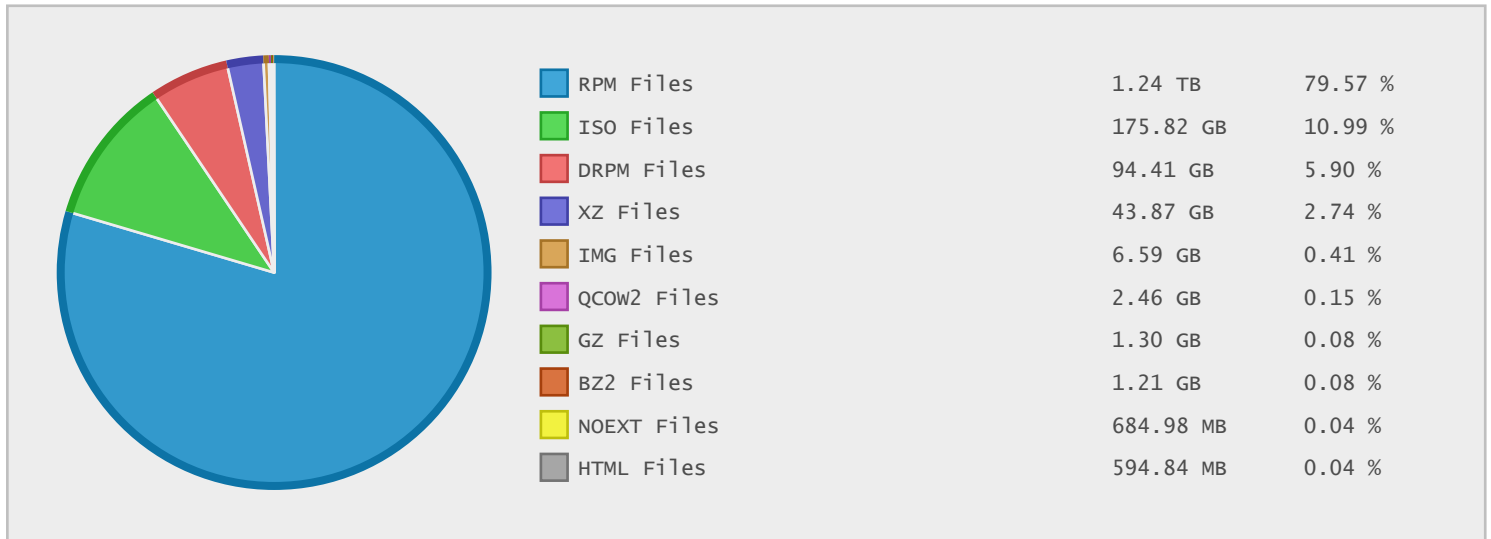

Top 10 File Extensions Sorted By Disk Space