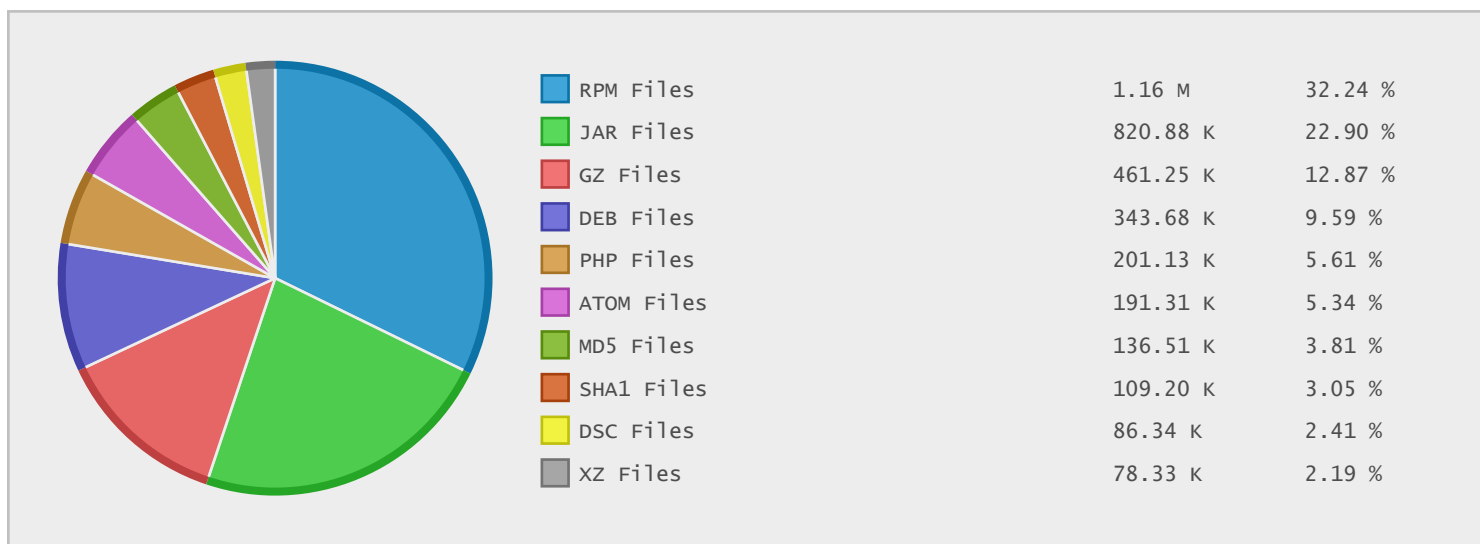

Top 10 File Categories Sorted By Disk Space

Last 12 Months Modified Disk Space History

Last 10 Years Modified Disk Space History

Last 10 Years Modified File Count History

Top 10 File Extensions Sorted By Disk Space

Top 10 File Extensions Sorted By Number of Files

Top 10 File Categories Sorted by Disk Space

Category	Files	Data	Data (%)
Linux Package Files	1569833	1.73 TB	44.18 %
Archive Files	671225	1.19 TB	30.36 %
Disk Image Files	1537	745.29 GB	18.55 %
Internet Files	1067636	158.95 GB	3.96 %
Miscellaneous Files	444362	60.46 GB	1.50 %
Data Files	460156	23.76 GB	0.59 %
Program Files	718	15.69 GB	0.39 %
Image Files	11071	4.70 GB	0.12 %
Document Files	66384	4.44 GB	0.11 %
windows Package Files	128	3.98 GB	0.10 %