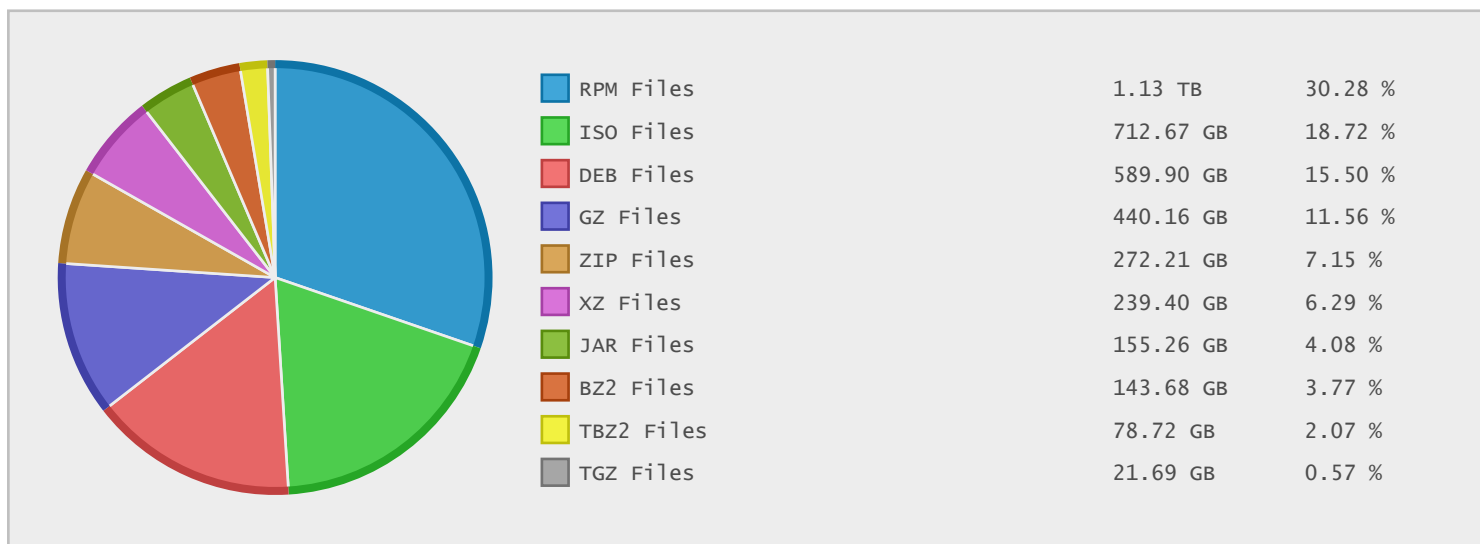

Top 10 File Categories Sorted By Disk Space

Last 12 Months Modified Disk Space History

Last 10 Years Modified Disk Space History

Last 10 Years Modified File Count History

Top 10 File Extensions Sorted By Disk Space

Top 10 File Extensions Sorted By Number of Files

Top 10 File Categories Sorted by Disk Space

Category	Files	Data	Data (%)
Linux Package Files	1569833	1.73 TB	44.18 %
Archive Files	671225	1.19 TB	30.36 %
Disk Image Files	1537	745.29 GB	18.55 %
Internet Files	1067636	158.95 GB	3.96 %
Miscellaneous Files	444362	60.46 GB	1.50 %
Data Files	460156	23.76 GB	0.59 %
Program Files	718	15.69 GB	0.39 %
Image Files	11071	4.70 GB	0.12 %
Document Files	66384	4.44 GB	0.11 %
windows Package Files	128	3.98 GB	0.10 %