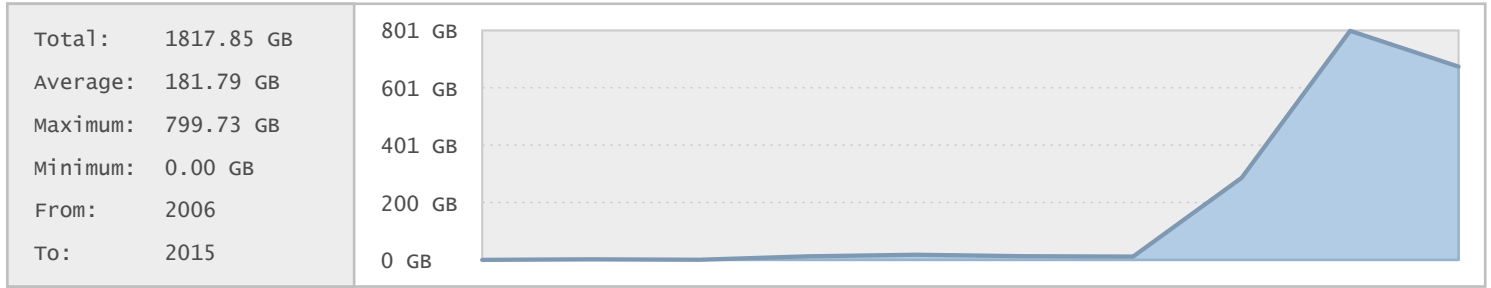

Last 10 Years Modified Disk Space History