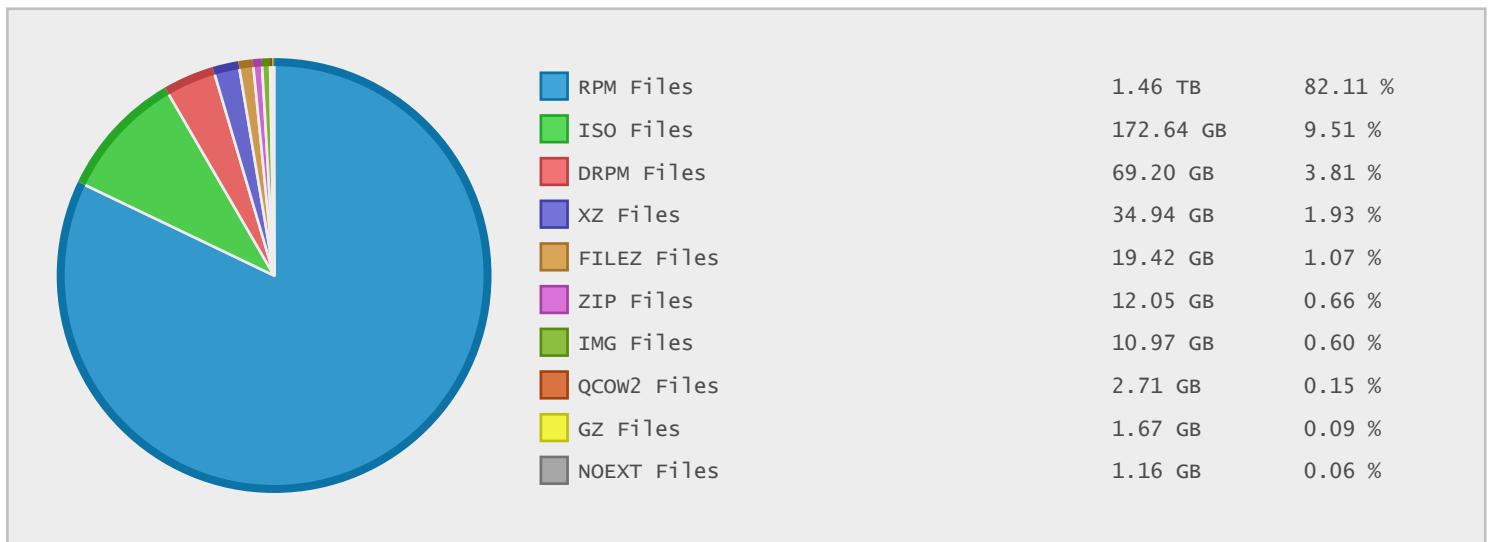

Top 10 File Extensions Sorted By Disk Space