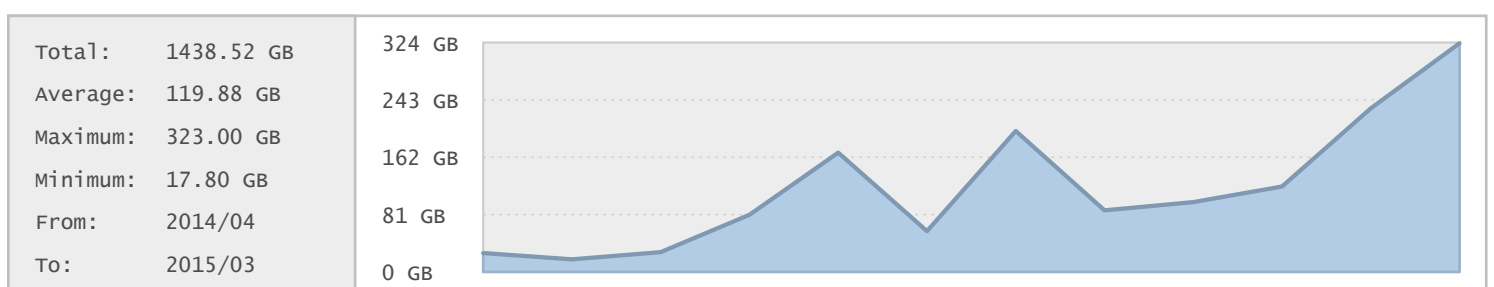

Last 12 Months Modified Disk Space History