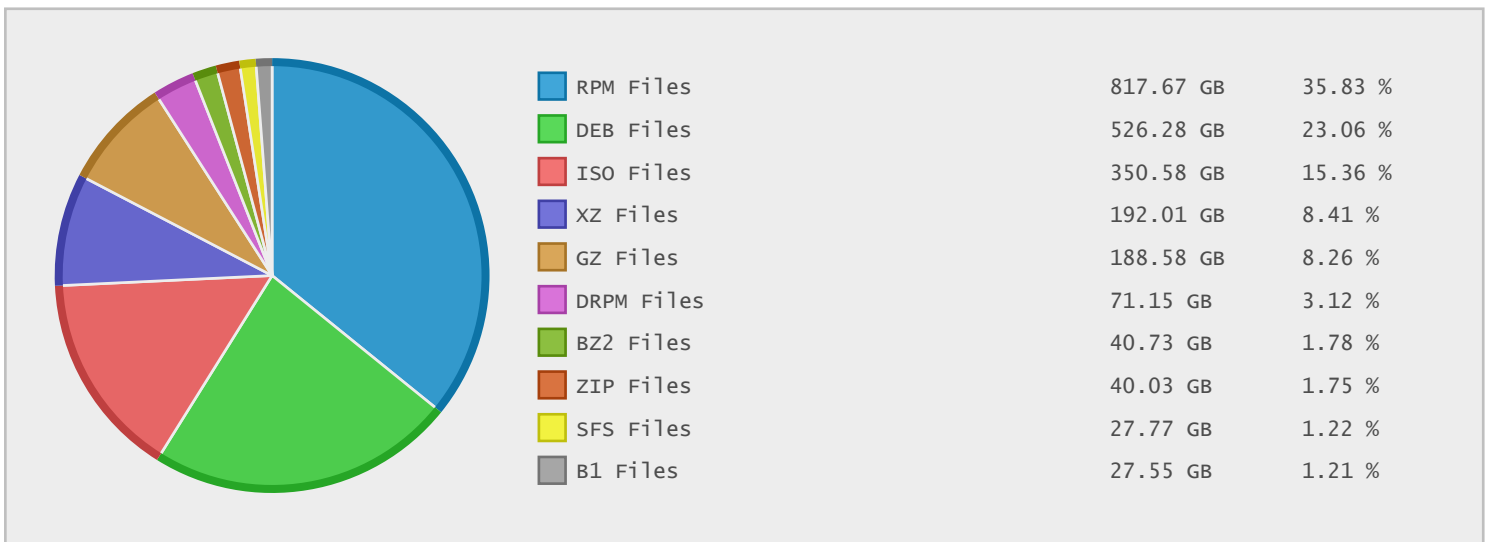

Top 10 File Categories Sorted By Disk Space

Last 12 Months Modified Disk Space History

Last 10 Years Modified Disk Space History

Last 10 Years Modified File Count History

Top 10 File Extensions Sorted By Disk Space

Top 10 File Extensions Sorted By Number of Files

Top 10 File Categories Sorted by Disk Space

Category	Files	Data	Data (%)
Linux Package Files	1323140	1.42 TB	59.48 %
Archive Files	388492	492.54 GB	20.16 %
Disk Image Files	1169	384.81 GB	15.75 %
Miscellaneous Files	244547	79.18 GB	3.24 %
Image Files	679	19.42 GB	0.79 %
Data Files	445703	6.79 GB	0.28 %
Program Files	108	3.56 GB	0.15 %
windows Package Files	180	1.89 GB	0.08 %
Development Files	2342	932.01 MB	0.04 %
Internet Files	124215	495.06 MB	0.02 %