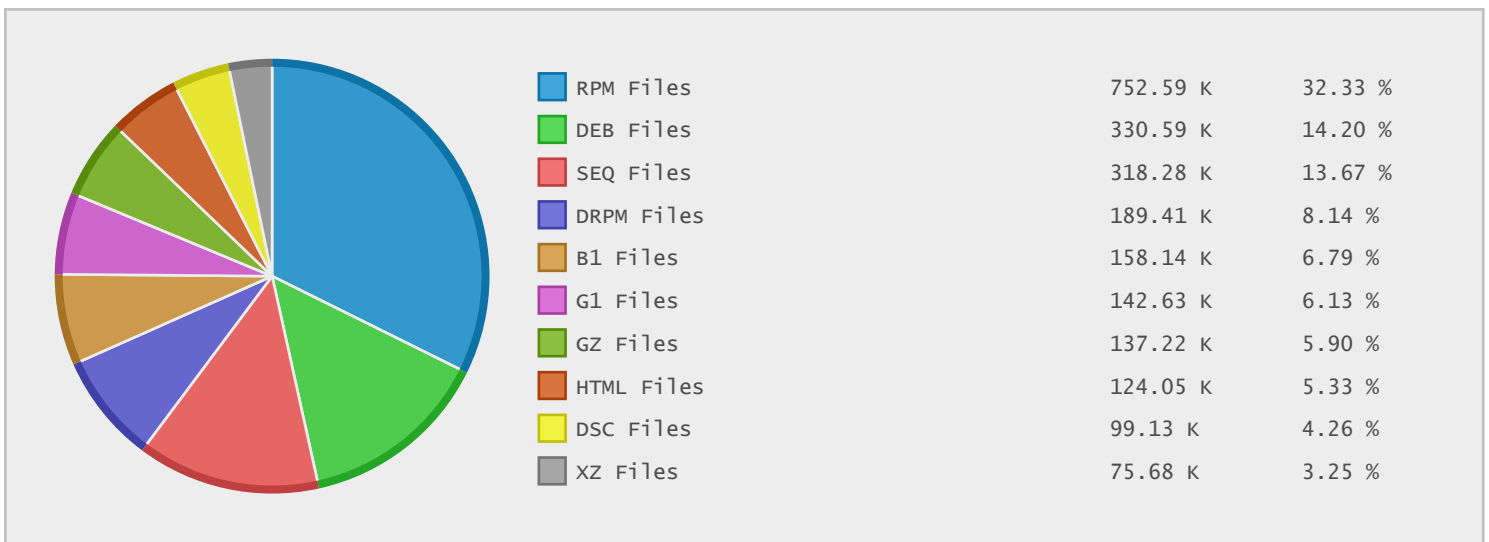

Top 10 File Categories Sorted By Disk Space

Last 12 Months Modified Disk Space History

Last 10 Years Modified Disk Space History

Last 10 Years Modified File Count History

Top 10 File Extensions Sorted By Disk Space

Top 10 File Extensions Sorted By Number of Files

Top 10 File Categories Sorted by Disk Space

Category	Files	Data	Data (%)
Linux Package Files	1323140	1.42 TB	59.48 %
Archive Files	388492	492.54 GB	20.16 %
Disk Image Files	1169	384.81 GB	15.75 %
Miscellaneous Files	244547	79.18 GB	3.24 %
Image Files	679	19.42 GB	0.79 %
Data Files	445703	6.79 GB	0.28 %
Program Files	108	3.56 GB	0.15 %
windows Package Files	180	1.89 GB	0.08 %
Development Files	2342	932.01 MB	0.04 %
Internet Files	124215	495.06 MB	0.02 %