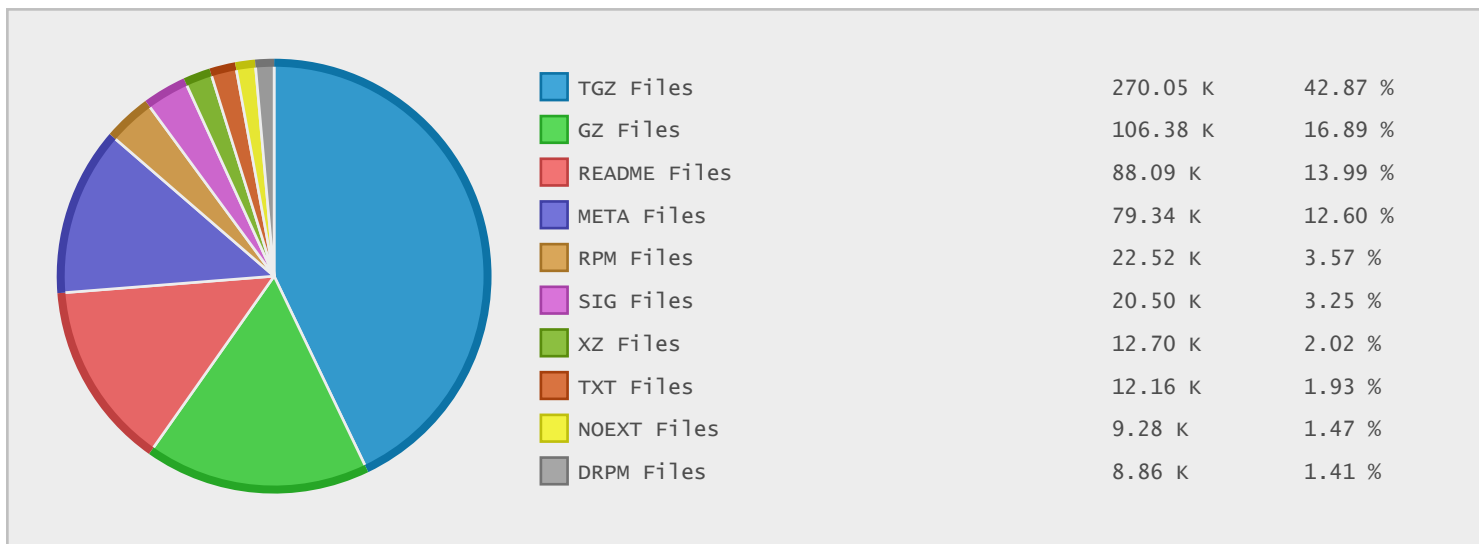

Top 10 File Extensions Sorted By Number of Files