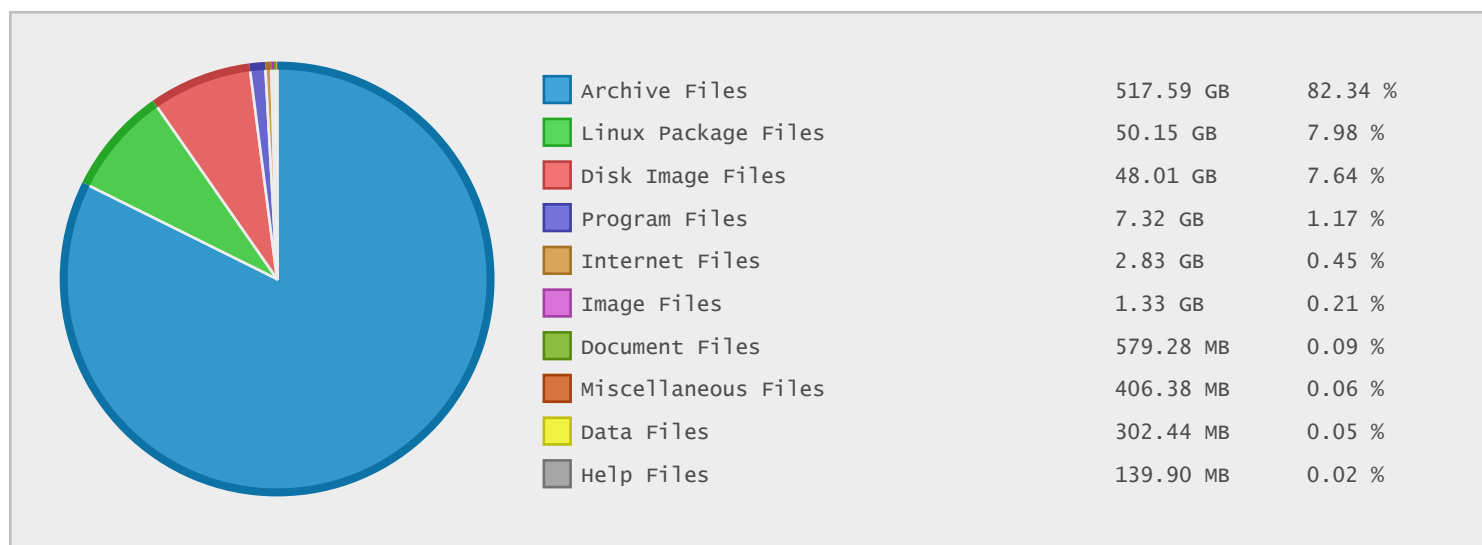

VEXXHOST Cloud Hosting Solutions - FTP Site Statistics

Property	Value
FTP Server	mirror.vexxhost.com
Description	VEXXHOST Cloud Hosting Solutions
Country	United States
Scan Date	17/Jun/2014
Total Dirs	16,507
Total Files	656,833
Total Data	628.90 GB

Top 20 Directories Sorted by Disk Space

Name	Dirs	Files	Data	Data (%)
/	16507	656833	628.90 GB	100.00 %
/pkgsrsc	2613	269385	369.96 GB	58.83 %
/pkgsrsc/packages	1357	230316	323.88 GB	51.50 %
/pkgsrsc/packages/SmartOS	1232	207033	294.49 GB	46.83 %
/centos	194	31794	85.83 GB	13.65 %
/apache	1487	6482	73.35 GB	11.66 %
/pkgsrsc/packages/SmartOS/trunk	200	50997	67.23 GB	10.69 %
/pkgsrsc/packages/SmartOS/2013Q3	232	42937	61.33 GB	9.75 %
/pkgsrsc/packages/SmartOS/2013Q2	260	39495	56.91 GB	9.05 %
/centos/6.5	86	23222	49.21 GB	7.83 %
/pkgsrsc/packages/SmartOS/2013Q4	174	33293	47.81 GB	7.60 %
/archlinux	79	24056	44.42 GB	7.06 %
/gnu	868	19315	38.70 GB	6.15 %
/archlinux/pool	2	23812	38.02 GB	6.05 %
/centos/5.10	67	8370	36.61 GB	5.82 %
/apache/openoffice	42	465	36.09 GB	5.74 %
/apache/openoffice/4.1.0	41	465	36.09 GB	5.74 %
/apache/openoffice/4.1.0/binaries	39	462	35.31 GB	5.61 %
/pkgsrsc/packages/SmartOS/2014Q1	116	24851	34.35 GB	5.46 %
/pkgsrsc/sdc6	529	21973	26.71 GB	4.25 %

Top 10 File Categories Sorted By Disk Space