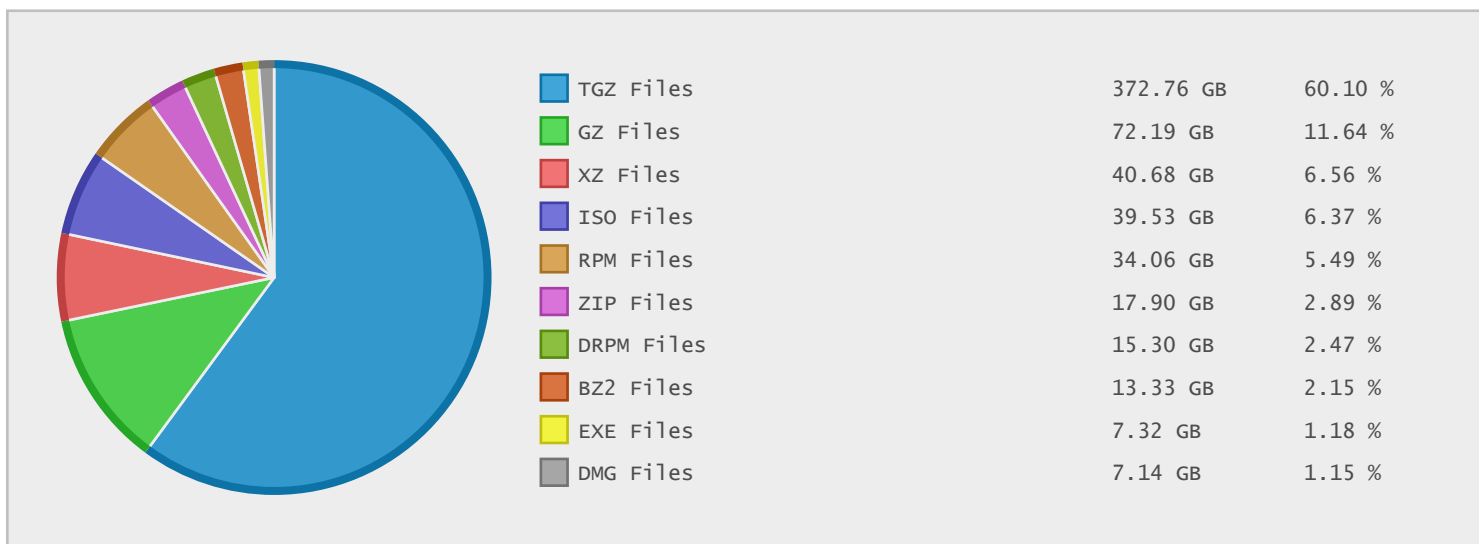

### Last 10 Years Modified Disk Space History

|          |           |
|----------|-----------|
| Total:   | 622.47 GB |
| Average: | 62.25 GB  |
| Maximum: | 347.54 GB |
| Minimum: | 2.08 GB   |
| From:    | 2005      |
| To:      | 2014      |

### Last 10 Years Modified File Count History

|          |              |
|----------|--------------|
| Total:   | 619793 Files |
| Average: | 61979 Files  |
| Maximum: | 222673 Files |
| Minimum: | 14378 Files  |
| From:    | 2005         |
| To:      | 2014         |

### Top 10 File Extensions Sorted By Disk Space