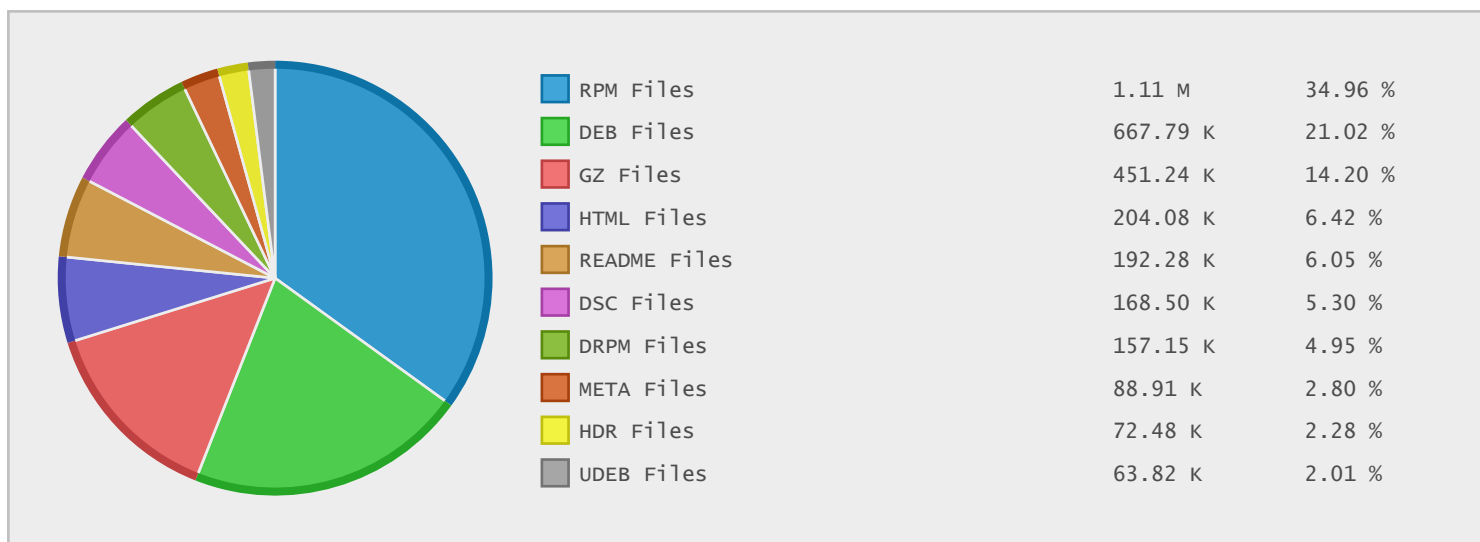

Top 10 File Extensions Sorted By Number of Files