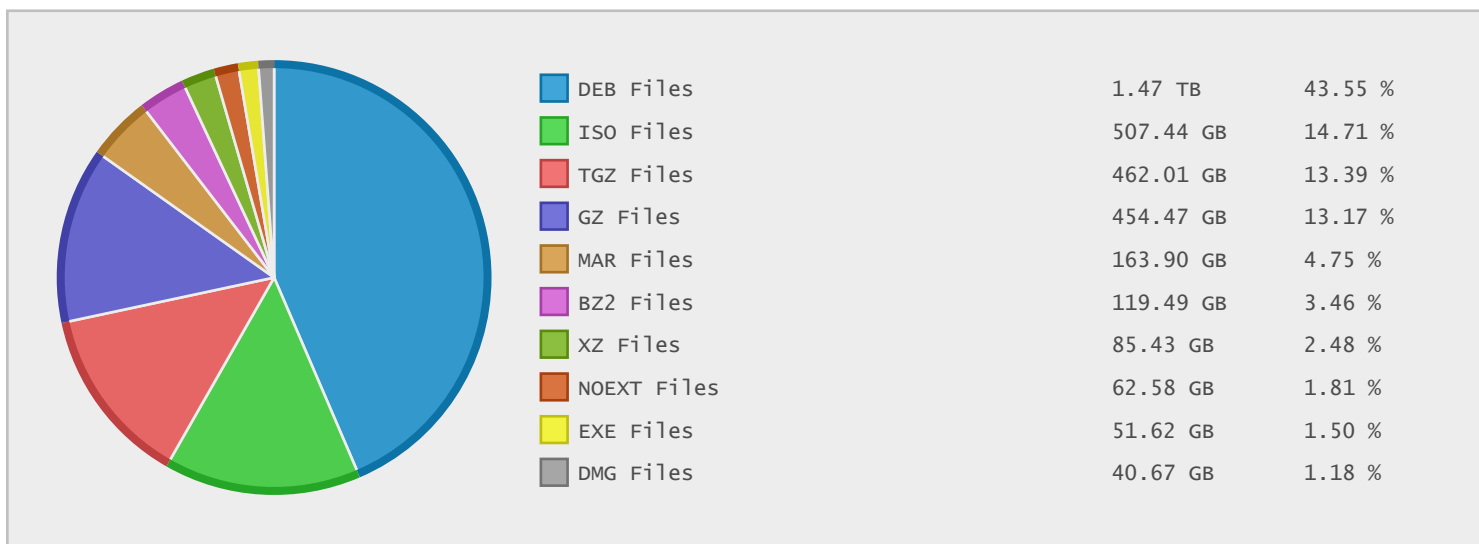

### Last 12 Months Modified Disk Space History

### Last 10 Years Modified Disk Space History

Total:	3570.74 GB
Average:	357.07 GB
Maximum:	1330.18 GB
Minimum:	9.61 GB
From:	2006
To:	2015

### Last 10 Years Modified File Count History

Total:	2721158 ...
Average:	272116 Files
Maximum:	774976 Files
Minimum:	22681 Files
From:	2006
To:	2015

### Top 10 File Extensions Sorted By Disk Space