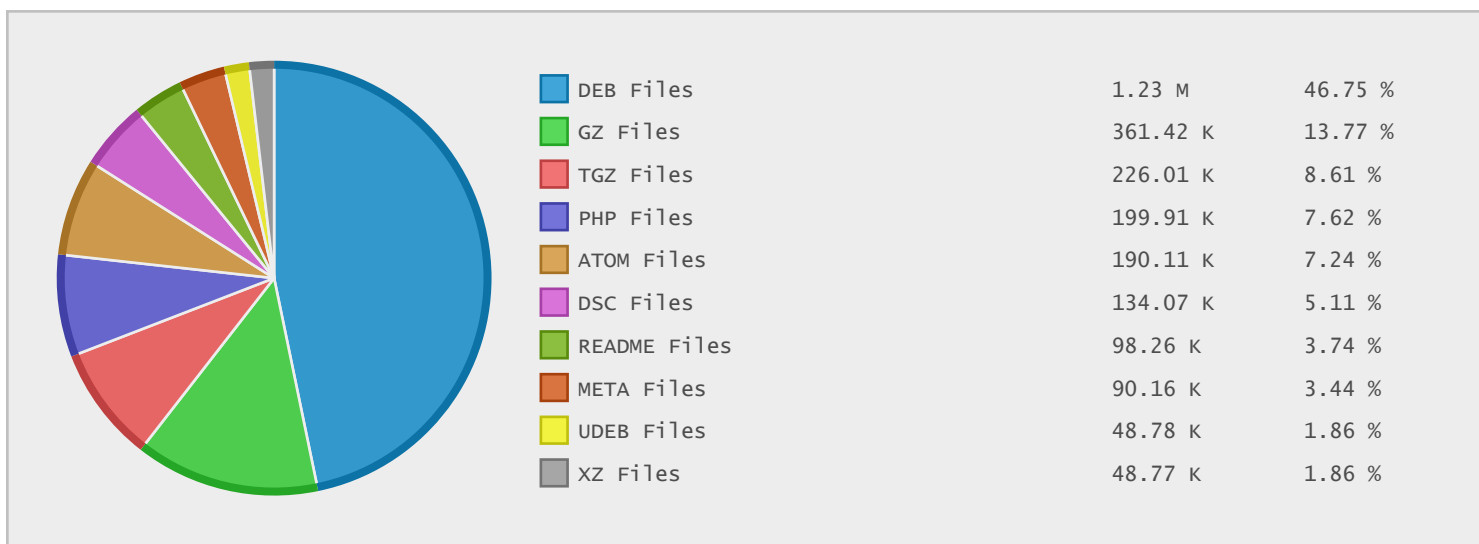

Top 10 File Extensions Sorted By Number of Files