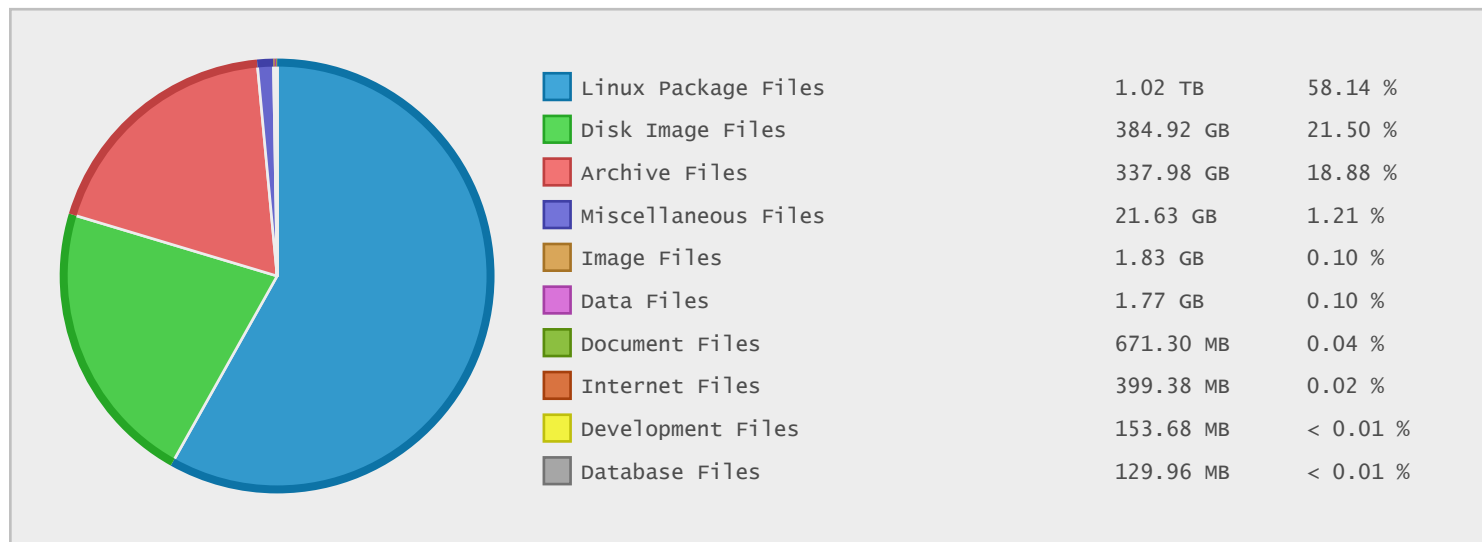

WorldxChange Communications - FTP Site Statistics

Property	Value
FTP Server	mirror.xnet.co.nz
Description	WorldxChange Communications
Country	New Zealand
Scan Date	23/Apr/2015
Total Dirs	30,222
Total Files	963,949
Total Data	1.75 TB

Top 20 Directories Sorted by Disk Space

Name	Dirs	Files	Data	Data (%)
/	30222	963949	1.75 TB	100.00 %
/pub	30221	963949	1.75 TB	100.00 %
/pub/ubuntu	25314	432144	787.78 GB	44.00 %
/pub/ubuntu/ubuntu	12657	216072	393.89 GB	22.00 %
/pub/opensuse	379	194536	342.17 GB	19.11 %
/pub/opensuse/opensuse	378	194536	342.17 GB	19.11 %
/pub/ubuntu/pool	8493	192957	341.97 GB	19.10 %
/pub/ubuntu/ubuntu/pool	8493	192957	341.97 GB	19.10 %
/pub/ubuntu/pool/main	7142	183162	294.51 GB	16.45 %
/pub/ubuntu/ubuntu/pool/main	7142	183162	294.51 GB	16.45 %
/pub/linuxmint	3632	22404	230.22 GB	12.86 %
/pub/opensuse/opensuse/update	90	93877	219.72 GB	12.27 %
/pub/linuxmint/iso	34	368	198.40 GB	11.08 %
/pub/linuxmint/iso/stable	28	238	157.13 GB	8.78 %
/pub/epe1	509	219069	143.78 GB	8.03 %
/pub/opensuse/opensuse/distribution	286	100659	122.46 GB	6.84 %
/pub/archlinux	81	54997	107.66 GB	6.01 %
/pub/ubuntu/pool/main/l	1631	60828	106.15 GB	5.93 %
/pub/ubuntu/ubuntu/pool/main/l	1631	60828	106.15 GB	5.93 %
/pub/centos	260	40275	98.80 GB	5.52 %

Top 10 File Categories Sorted By Disk Space