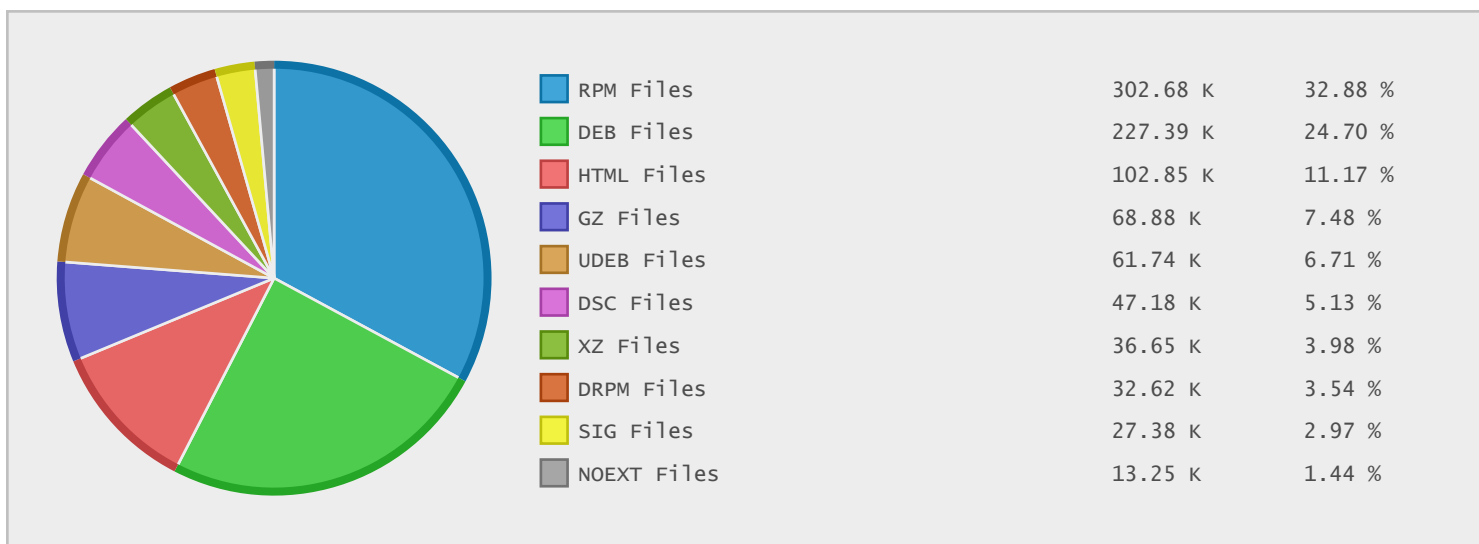

Top 10 File Extensions Sorted By Number of Files