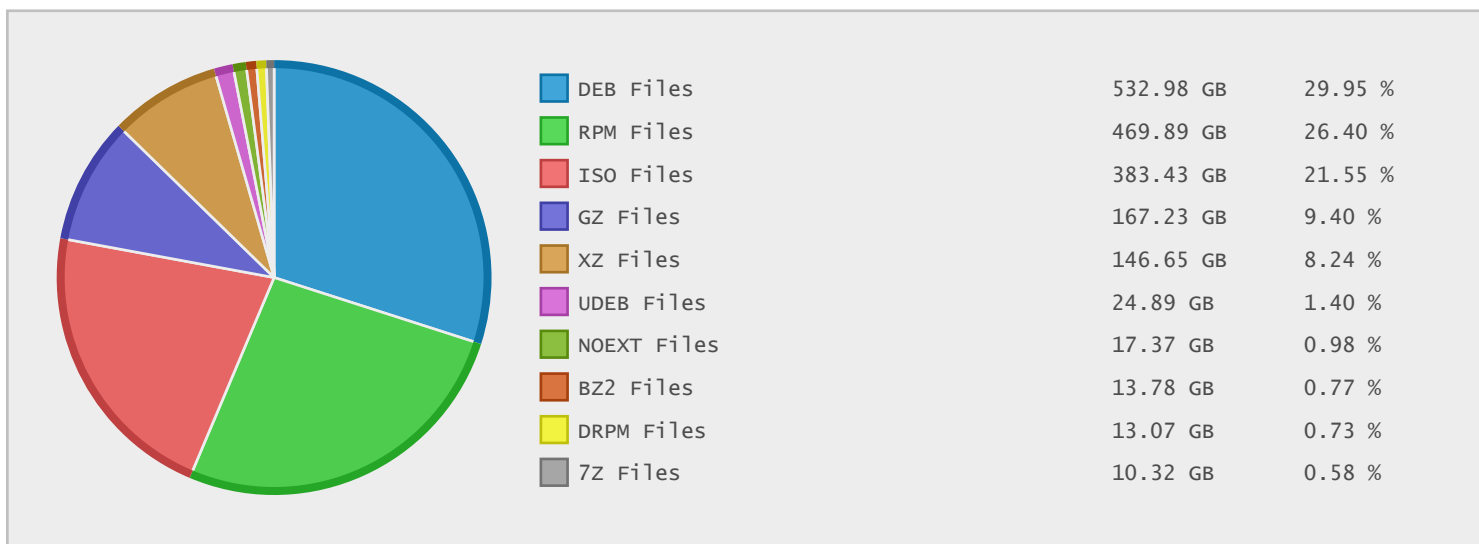

### Last 10 Years Modified Disk Space History

Total:	1789.65 GB
Average:	178.96 GB
Maximum:	641.76 GB
Minimum:	2.80 GB
From:	2006
To:	2015

### Last 10 Years Modified File Count History

Total:	962595 Files
Average:	96260 Files
Maximum:	293496 Files
Minimum:	612 Files
From:	2006
To:	2015

### Top 10 File Extensions Sorted By Disk Space