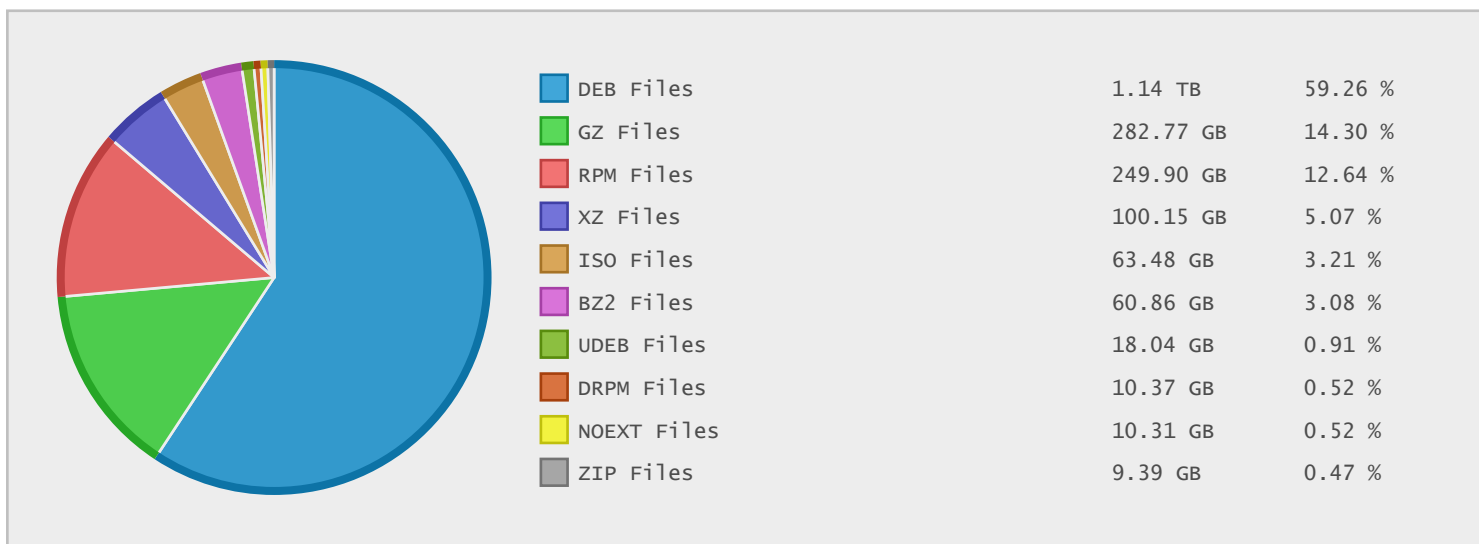

Top 10 File Categories Sorted By Disk Space

Last 12 Months Modified Disk Space History

Last 10 Years Modified Disk Space History

Total:	1994.24 GB
Average:	199.42 GB
Maximum:	970.65 GB
Minimum:	3.14 GB
From:	2006
To:	2015

Last 10 Years Modified File Count History

Total:	1893350 ...
Average:	189335 Files
Maximum:	711712 Files
Minimum:	18319 Files
From:	2006
To:	2015

Top 10 File Extensions Sorted By Disk Space

Top 10 File Extensions Sorted By Number of Files