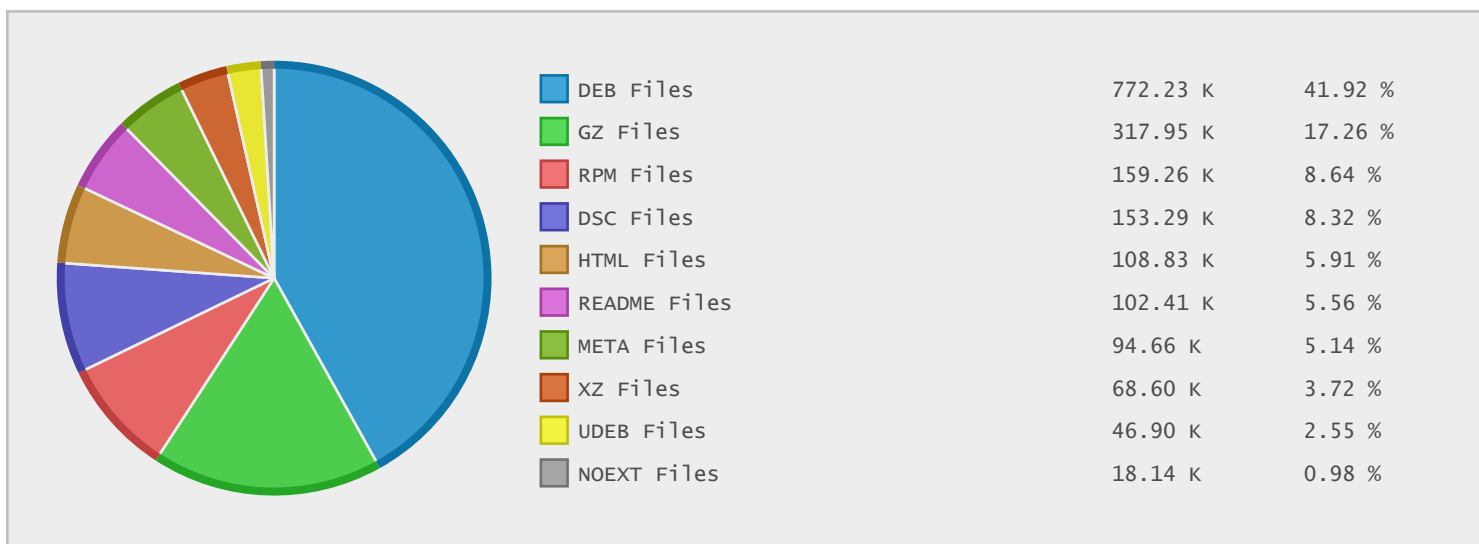

Top 10 File Categories Sorted By Disk Space

Last 12 Months Modified Disk Space History

Last 10 Years Modified Disk Space History

Total:	1994.24 GB
Average:	199.42 GB
Maximum:	970.65 GB
Minimum:	3.14 GB
From:	2006
To:	2015

Last 10 Years Modified File Count History

Total:	1893350 ...
Average:	189335 Files
Maximum:	711712 Files
Minimum:	18319 Files
From:	2006
To:	2015

Top 10 File Extensions Sorted By Disk Space

Top 10 File Extensions Sorted By Number of Files