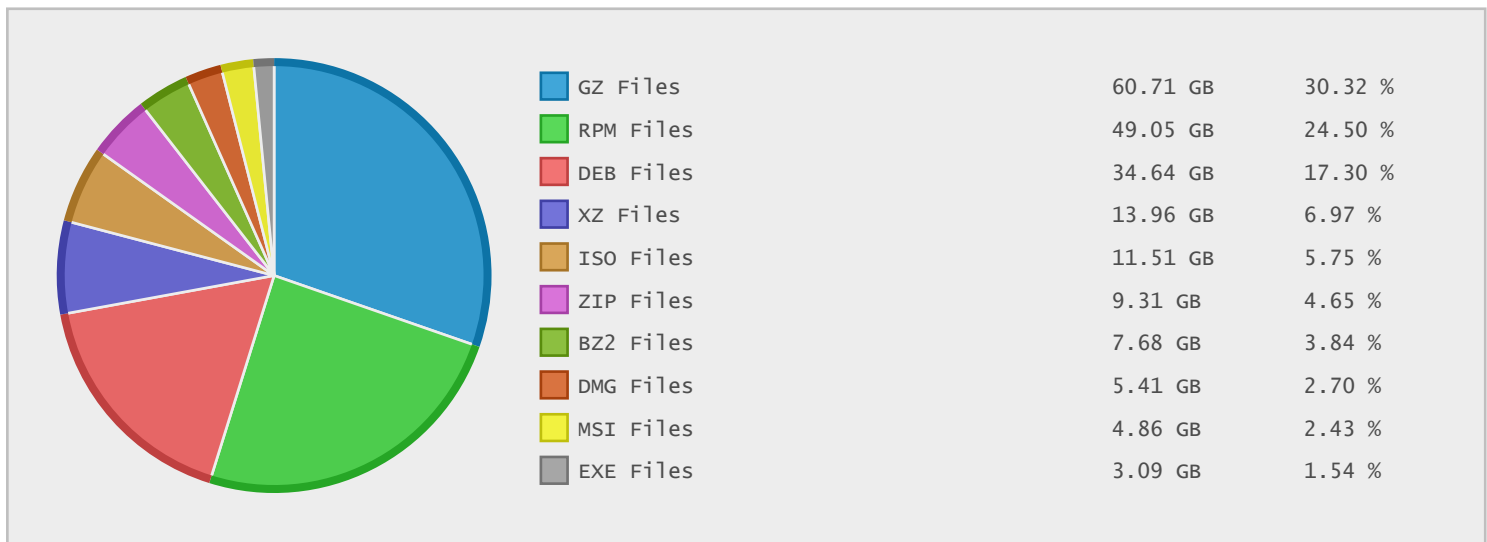

### Last 10 Years Modified Disk Space History

Total:	201.37 GB
Average:	20.14 GB
Maximum:	84.02 GB
Minimum:	1.03 GB
From:	2006
To:	2015

### Last 10 Years Modified File Count History

Total:	68565 Files
Average:	6857 Files
Maximum:	18007 Files
Minimum:	1951 Files
From:	2006
To:	2015

### Top 10 File Extensions Sorted By Disk Space