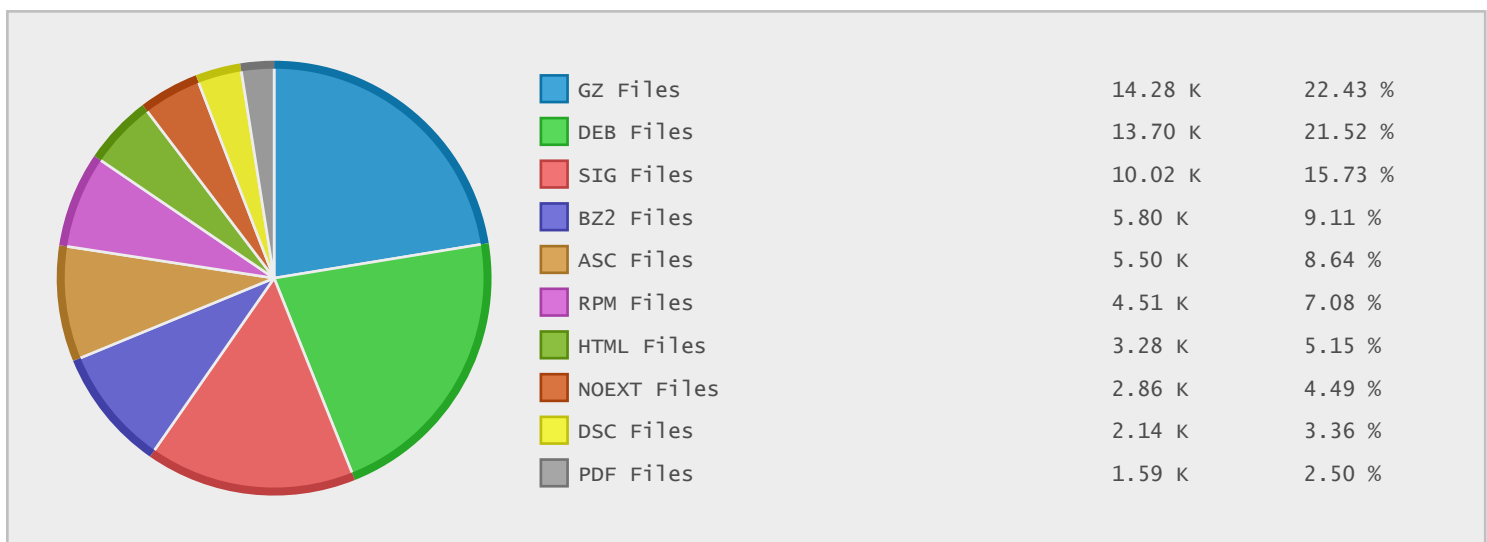

Top 10 File Extensions Sorted By Number of Files