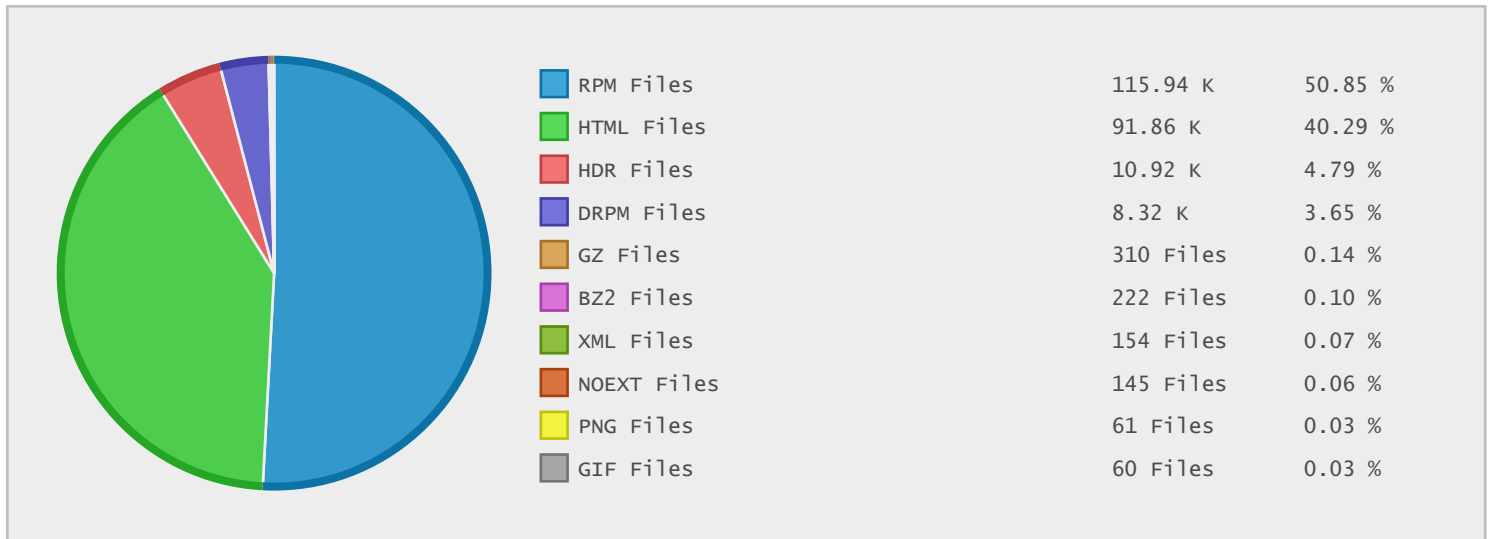

Top 10 File Categories Sorted By Disk Space

Last 12 Months Modified Disk Space History

Last 10 Years Modified Disk Space History

Last 10 Years Modified File Count History

Top 10 File Extensions Sorted By Disk Space

Top 10 File Extensions Sorted By Number of Files

Top 10 File Categories Sorted by Disk Space

Category	Files	Data	Data (%)
Linux Package Files	124258	160.86 GB	77.80 %
Disk Image Files	39	35.58 GB	17.21 %
Archive Files	602	9.04 GB	4.37 %
Image Files	145	840.75 MB	0.40 %
Internet Files	91915	354.79 MB	0.17 %
Data Files	10960	49.80 MB	0.02 %
Miscellaneous Files	161	36.82 MB	0.02 %
Document Files	209	24.28 MB	0.01 %
Database Files	47	8.38 MB	< 0.01 %
Program Files	10	3.87 MB	< 0.01 %