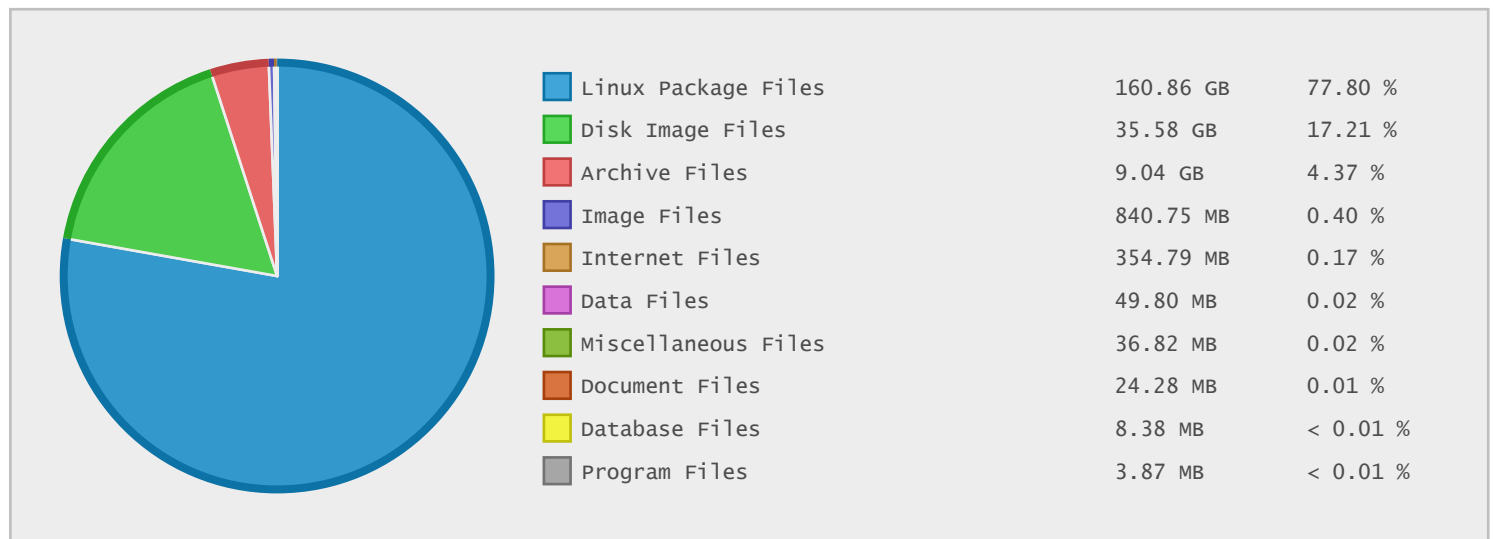

University of Ruse - FTP Site Statistics

Property	Value
FTP Server	mirrors.uni-ruse.bg
Description	University of Ruse
Country	Bulgaria
Scan Date	08/Jun/2014
Total Dirs	414
Total Files	228,431
Total Data	206.77 GB

Top 20 Directories Sorted by Disk Space

Name	Dirs	Files	Data	Data (%)
/	414	228431	206.77 GB	100.00 %
/epel	211	196695	114.60 GB	55.42 %
/centos	194	31137	83.86 GB	40.56 %
/epel/6	28	77831	53.76 GB	26.00 %
/centos/6.5	86	22569	47.84 GB	23.14 %
/centos/5.10	67	8333	36.02 GB	17.42 %
/epel/5	28	56301	30.31 GB	14.66 %
/centos/5.10/isos	2	63	19.33 GB	9.35 %
/epel/beta	21	25696	18.51 GB	8.95 %
/epel/beta/7	20	25696	18.51 GB	8.95 %
/epel/6/x86_64	7	24283	16.64 GB	8.05 %
/centos/6.5/isos	2	38	15.79 GB	7.64 %
/epel/6/i386	7	22349	15.36 GB	7.43 %
/centos/6.5/updates	8	7747	13.28 GB	6.42 %
/epel/6/ppc64	7	20401	12.65 GB	6.12 %
/centos/6.5/os	14	11234	10.35 GB	5.00 %
/centos/5.10/isos/x86_64	0	32	10.30 GB	4.98 %
/centos/5.10/os	14	6559	9.64 GB	4.66 %
/epel/5/x86_64	7	17507	9.23 GB	4.46 %
/epel/6/SRPMS	3	10798	9.12 GB	4.41 %

Top 10 File Categories Sorted By Disk Space