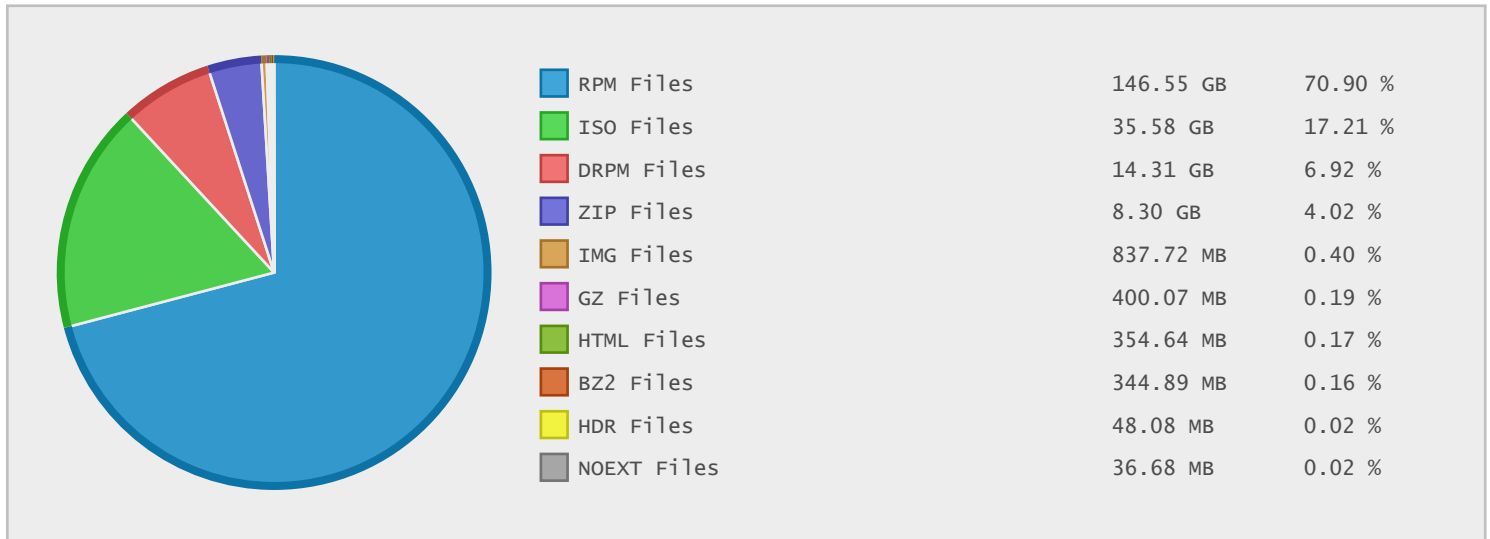

Top 10 File Categories Sorted By Disk Space

Last 12 Months Modified Disk Space History

Last 10 Years Modified Disk Space History

Last 10 Years Modified File Count History

Top 10 File Extensions Sorted By Disk Space