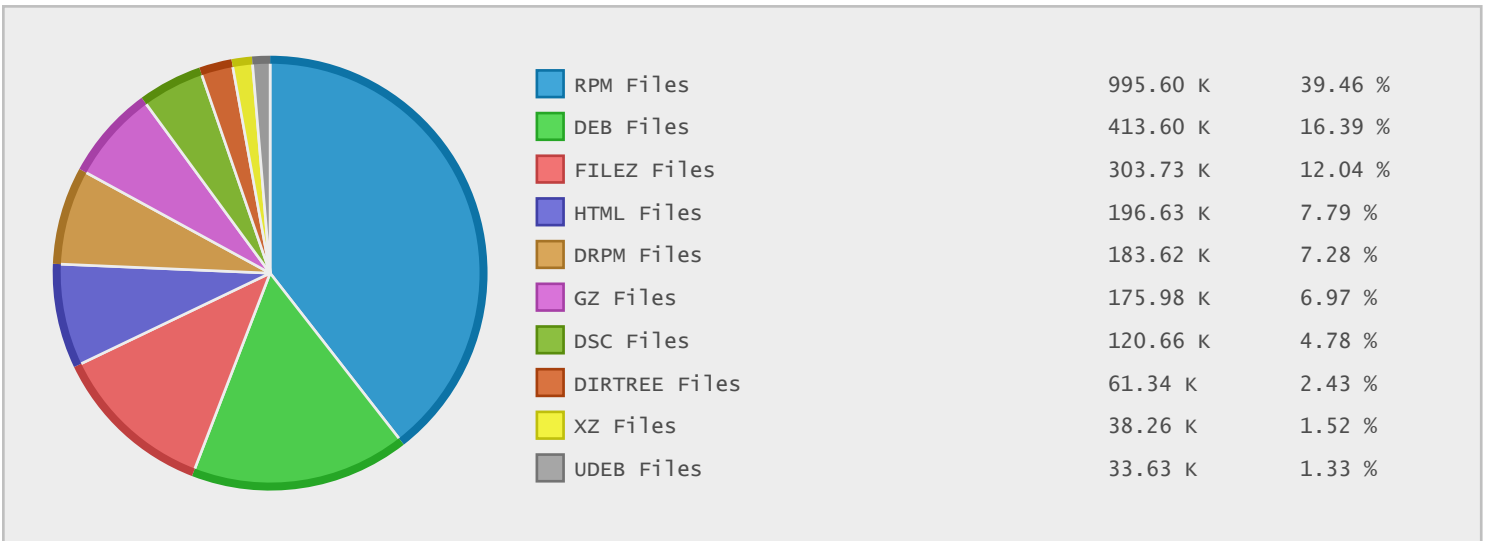

Top 10 File Extensions Sorted By Number of Files