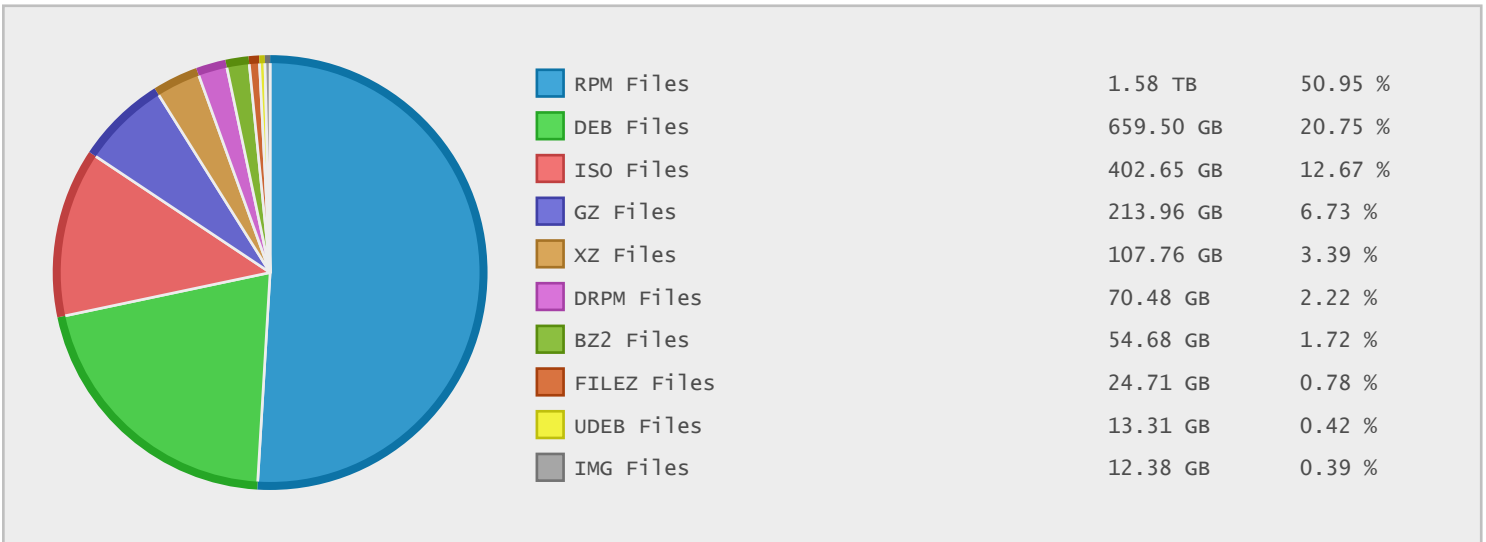

Top 10 File Extensions Sorted By Disk Space