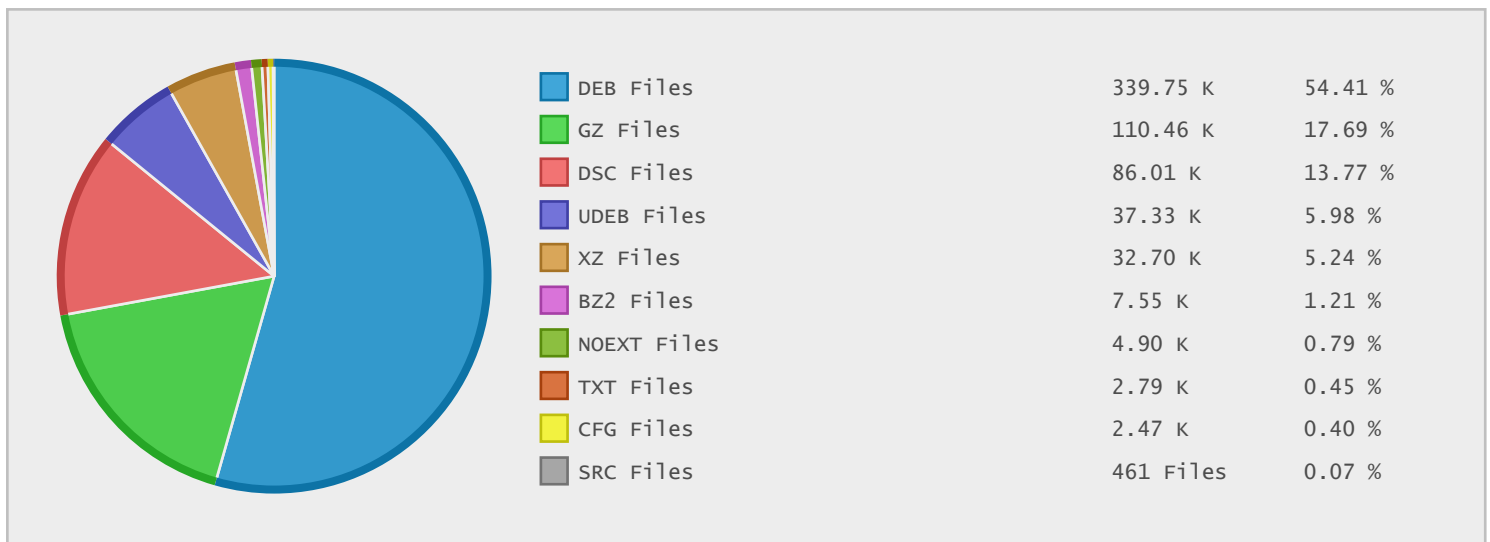

Top 10 File Categories Sorted By Disk Space

Last 12 Months Modified Disk Space History

Last 10 Years Modified Disk Space History

Last 10 Years Modified File Count History

Top 10 File Extensions Sorted By Disk Space

Top 10 File Extensions Sorted By Number of Files

Top 10 File Categories Sorted by Disk Space

Category	Files	Data	Data (%)
Linux Package Files	377176	582.52 GB	71.19 %
Archive Files	150709	216.64 GB	26.48 %
Miscellaneous Files	6087	9.13 GB	1.12 %
Disk Image Files	279	8.76 GB	1.07 %
Data Files	89795	1.16 GB	0.14 %
Linux System Files	399	48.10 MB	< 0.01 %
Development Files	557	9.56 MB	< 0.01 %
Document Files	2790	2.20 MB	< 0.01 %
Image Files	279	1.78 MB	< 0.01 %
Internet Files	114	298.76 KB	< 0.01 %