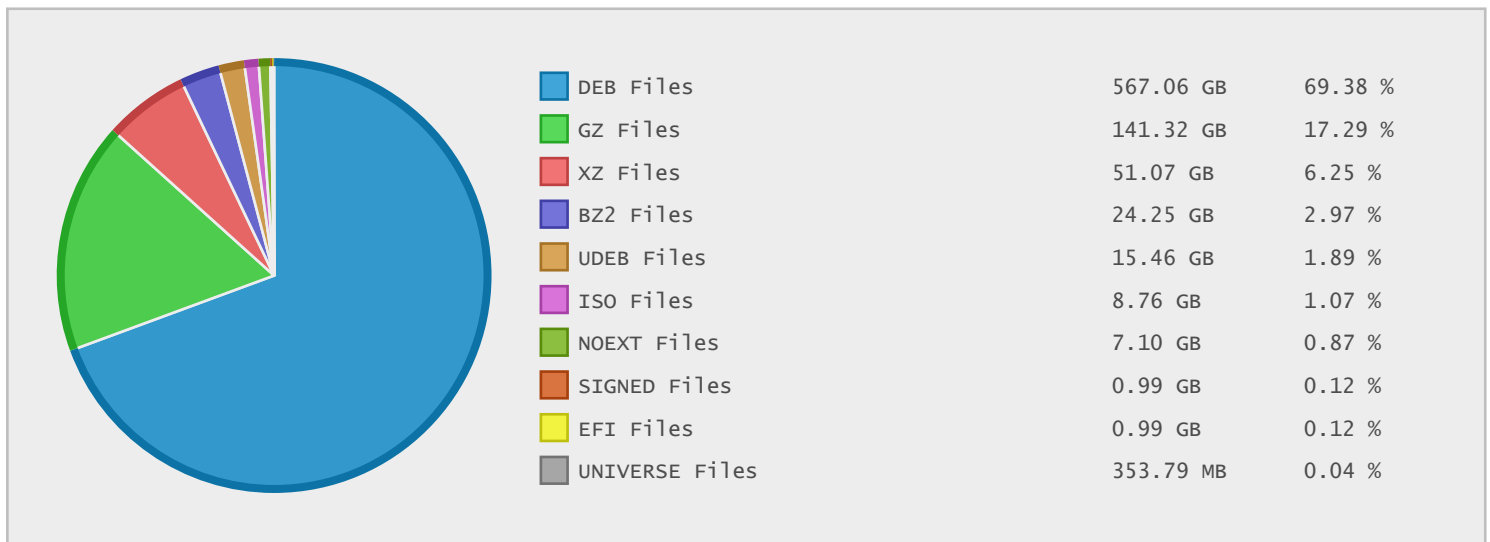

Top 10 File Categories Sorted By Disk Space

Last 12 Months Modified Disk Space History

Last 10 Years Modified Disk Space History

Last 10 Years Modified File Count History

Top 10 File Extensions Sorted By Disk Space

Top 10 File Extensions Sorted By Number of Files

Top 10 File Categories Sorted by Disk Space

Category	Files	Data	Data (%)
Linux Package Files	377176	582.52 GB	71.19 %
Archive Files	150709	216.64 GB	26.48 %
Miscellaneous Files	6087	9.13 GB	1.12 %
Disk Image Files	279	8.76 GB	1.07 %
Data Files	89795	1.16 GB	0.14 %
Linux System Files	399	48.10 MB	< 0.01 %
Development Files	557	9.56 MB	< 0.01 %
Document Files	2790	2.20 MB	< 0.01 %
Image Files	279	1.78 MB	< 0.01 %
Internet Files	114	298.76 KB	< 0.01 %