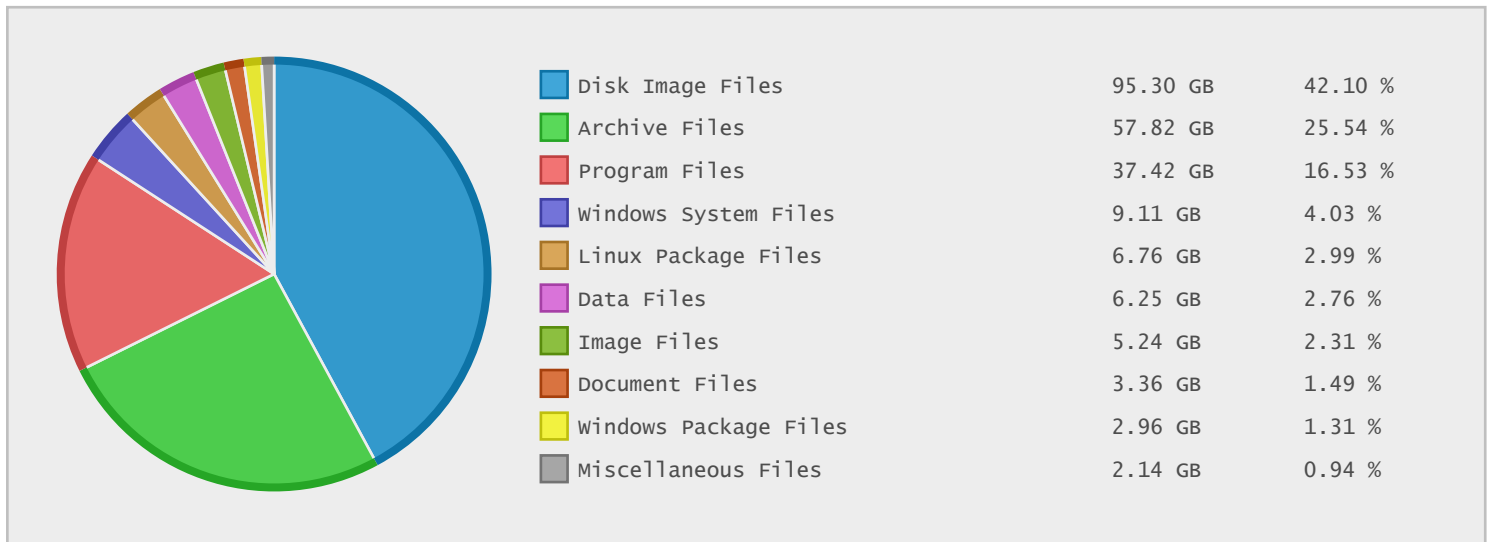

SuperMicro Downloads Archive - FTP Site Statistics

Property	Value
FTP Server	supermicro.com
Description	SuperMicro Downloads Archive
Country	United States
Scan Date	02/Feb/2015
Total Dirs	26,987
Total Files	156,245
Total Data	227.62 GB

Top 20 Directories Sorted by Disk Space

Name	Dirs	Files	Data	Data (%)
/	26987	156245	227.62 GB	100.00 %
/CDR_Images	18	78	103.59 GB	45.51 %
/driver	2637	11781	39.36 GB	17.29 %
/CDR_Images/CDR-X9	0	5	16.88 GB	7.41 %
/CDR_Images/CDR-X10	0	4	14.00 GB	6.15 %
/driver/SAS	543	2929	11.77 GB	5.17 %
/CDR_Images/CDR-X10-UP	0	3	10.90 GB	4.79 %
/driver/SAS/LSI	445	2308	10.39 GB	4.56 %
/CDR_Images/CDR-X9-UP	0	3	10.19 GB	4.48 %
/CDR_Images/CDR-C7	0	2	8.25 GB	3.63 %
/CDR_Images/CDR-B9	0	2	5.09 GB	2.24 %
/driver/InfiniBand	81	143	4.37 GB	1.92 %
/driver/VGA	177	1175	4.34 GB	1.91 %
/CDR_Images/CDR-APLUS2	0	3	4.30 GB	1.89 %
/CDR-X10-UP_1.10_for_Intel_X10_UP_platform	945	5188	4.28 GB	1.88 %
/CDR-X9-UP_1.23_for_Intel_X9_UP_platform	1407	7983	4.27 GB	1.88 %
/CDR-X10-UP_1.11_for_Intel_X10_UP_platform	1023	5026	4.16 GB	1.83 %
/CDR-C7_v1.21_for_Intel_C7_platform	1240	5163	4.14 GB	1.82 %
/driver/Broadcom	628	2499	4.12 GB	1.81 %
/driver/VGA/Intel	148	1115	4.02 GB	1.77 %

Top 10 File Categories Sorted By Disk Space