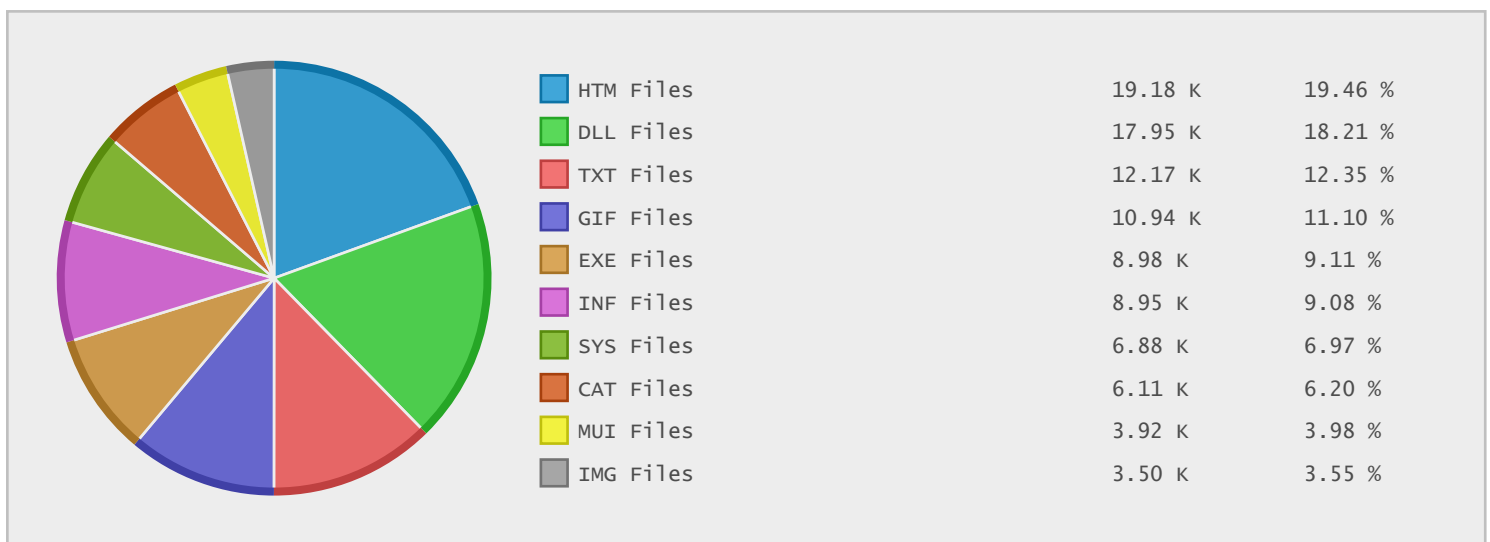

Top 10 File Extensions Sorted By Number of Files