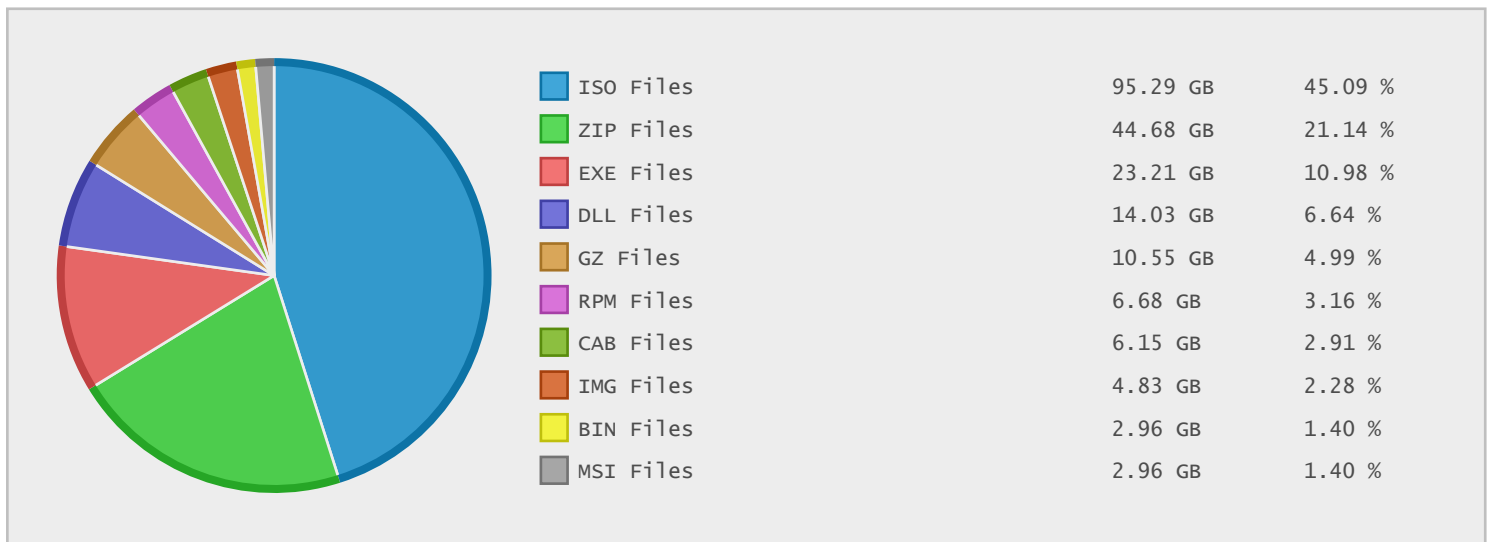

SuperMicro Downloads Archive - FTP Site Statistics

Property	Value
FTP Server	supermicro.com
Description	SuperMicro Downloads Archive
Country	United States
Scan Date	02/Feb/2015
Total Dirs	26,987
Total Files	156,245
Total Data	227.62 GB

Top 10 File Categories Sorted By Disk Space

Last 12 Months Modified Disk Space History

Last 10 Years Modified Disk Space History

Last 10 Years Modified File Count History

Top 10 File Extensions Sorted By Disk Space

Top 10 File Extensions Sorted By Number of Files

Top 10 File Categories Sorted by Disk Space

Category	Files	Data	Data (%)
Disk Image Files	194	95.30 GB	41.87 %
Archive Files	5525	57.82 GB	25.40 %
Program Files	27201	37.42 GB	16.44 %
windows System Files	28276	9.11 GB	4.00 %
Linux Package Files	1811	6.76 GB	2.97 %
Data Files	18831	6.25 GB	2.75 %
Image Files	17861	5.24 GB	2.30 %
Document Files	14700	3.36 GB	1.48 %
windows Package Files	996	2.96 GB	1.30 %
Miscellaneous Files	12412	2.14 GB	0.94 %