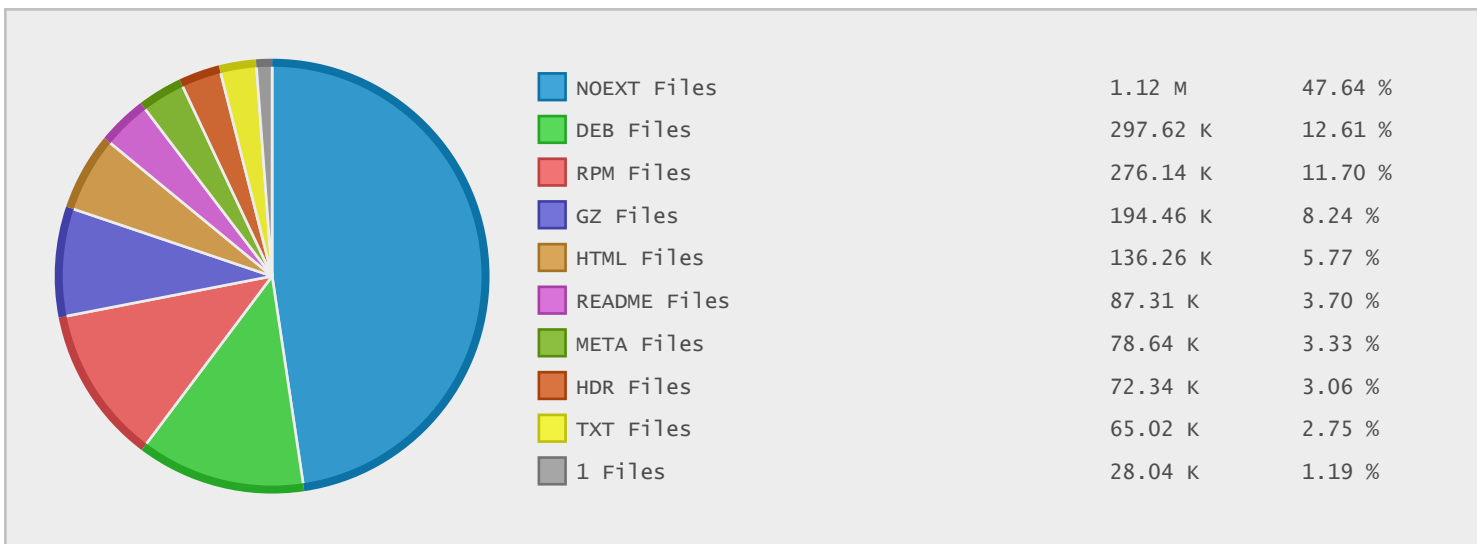

Top 10 File Categories Sorted By Disk Space

Last 12 Months Modified Disk Space History

Last 10 Years Modified Disk Space History

Total:	1624.78 GB
Average:	162.48 GB
Maximum:	667.68 GB
Minimum:	7.85 GB
From:	2005
To:	2014

Last 10 Years Modified File Count History

Total:	2466943 ...
Average:	246694 Files
Maximum:	833391 Files
Minimum:	35648 Files
From:	2005
To:	2014

Top 10 File Extensions Sorted By Disk Space

Top 10 File Extensions Sorted By Number of Files