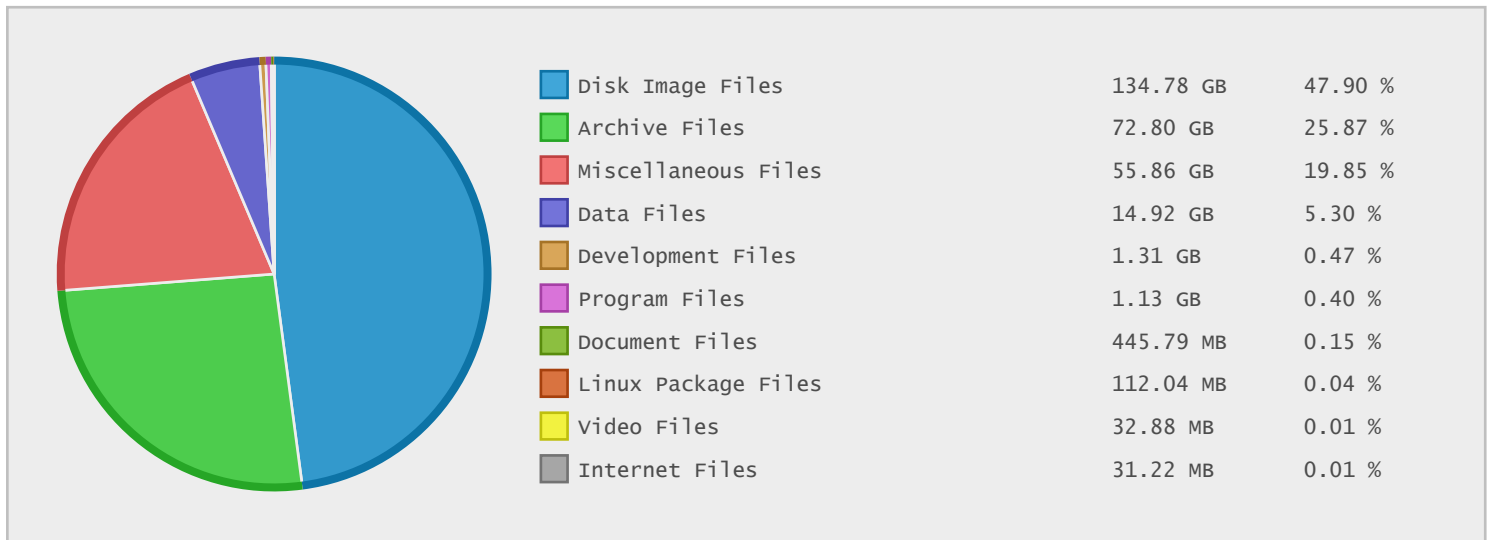

IBM Software Archive - FTP Site Statistics

Property	Value
FTP Server	testcase.boulder.ibm.com
Description	IBM Software Archive
Country	United States
Scan Date	18/Feb/2015
Total Dirs	577
Total Files	1,835
Total Data	281.42 GB

Top 20 Directories Sorted by Disk Space

Name	Dirs	Files	Data	Data (%)
/	577	1835	281.42 GB	100.00 %
/fromibm	29	547	138.96 GB	49.38 %
/eserver	8	46	96.19 GB	34.18 %
/eserver/fromibm	3	46	96.19 GB	34.18 %
/eserver/fromibm/xseries	0	40	96.15 GB	34.17 %
/fromibm/aix	1	292	47.55 GB	16.90 %
/software	276	1208	45.72 GB	16.24 %
/software/fromibm	228	1208	45.72 GB	16.24 %
/fromibm/os400	0	22	43.82 GB	15.57 %
/software/fromibm/retail2w	1	15	32.32 GB	11.49 %
/software/fromibm/retail2w/BigFiles	0	10	32.23 GB	11.45 %
/fromibm/im	3	124	31.99 GB	11.37 %
/fromibm/hw	2	24	10.10 GB	3.59 %
/software/fromibm/retail	10	1167	6.78 GB	2.41 %
/software/fromibm/retail/BigFiles	0	3	6.73 GB	2.39 %
/software/fromibm/Netezza	3	14	5.44 GB	1.93 %
/fromibm/lotus	0	1	4.14 GB	1.47 %
/fromibm/hw/SONAS_1.5.1.2	0	2	3.87 GB	1.37 %
/software/fromibm/Netezza/Upgrade	0	4	1.51 GB	0.54 %
/software/fromibm/Netezza/v7.1.0.3-P2-IF1	0	3	1.43 GB	0.51 %

Top 10 File Categories Sorted By Disk Space