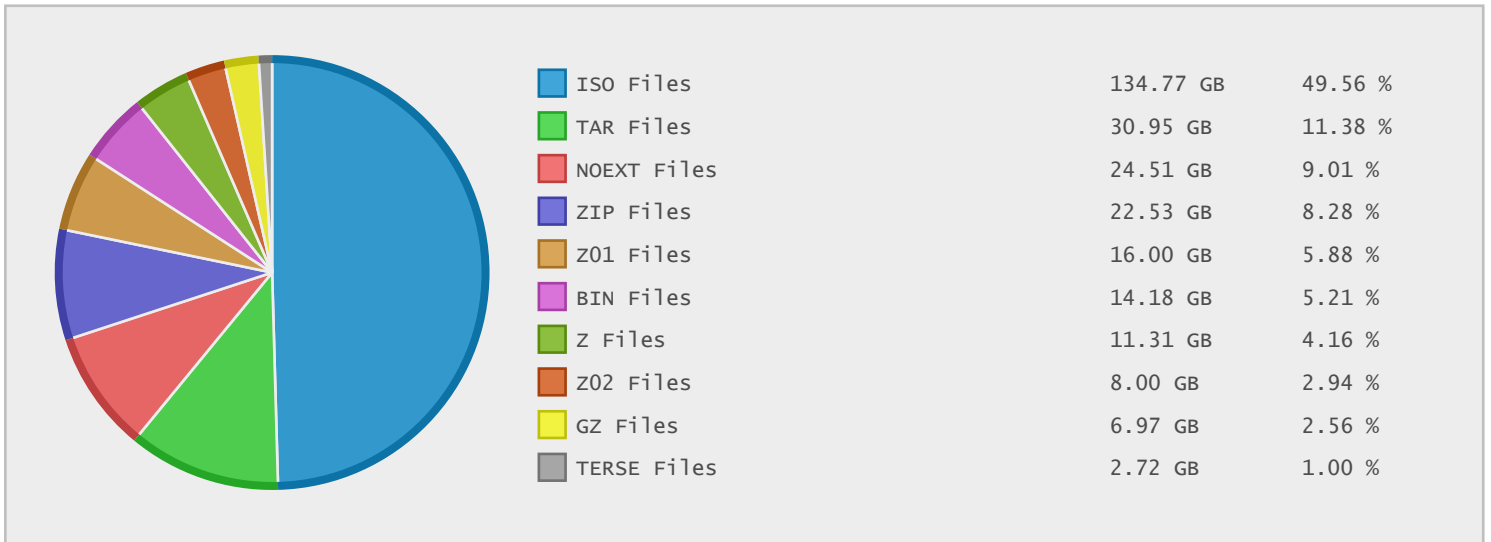

Top 10 File Extensions Sorted By Disk Space