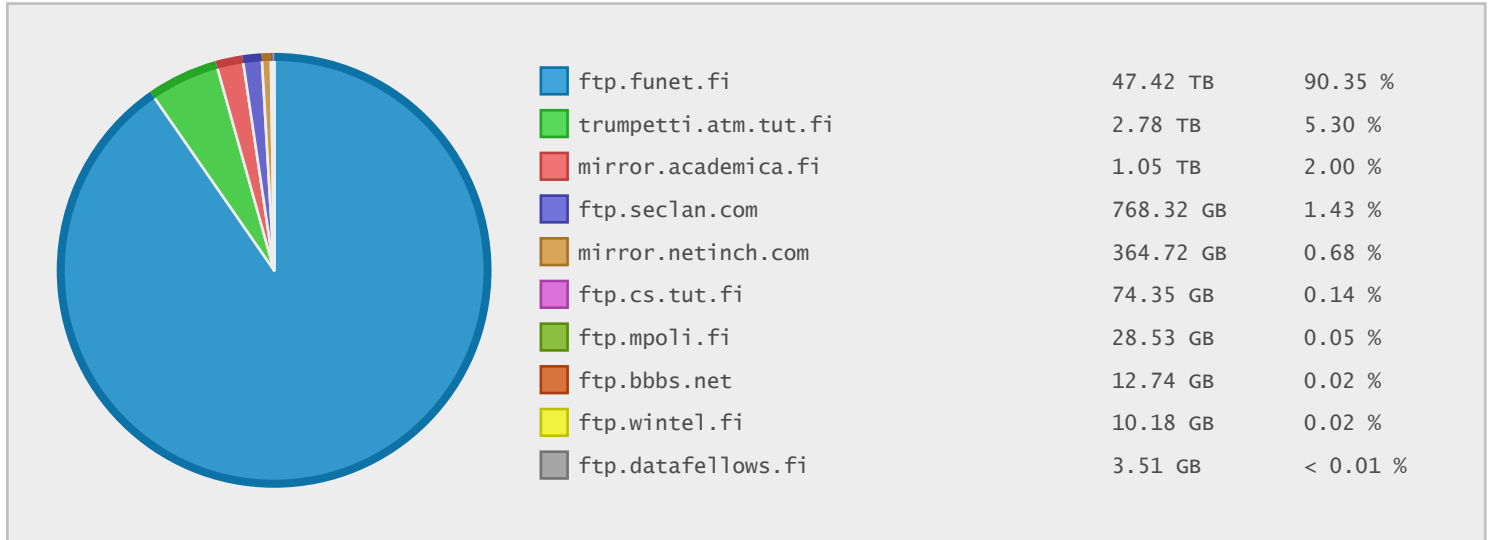

Finland FTP Sites Statistics

Property	Value
FTP Sites	10
Total Dirs	1052244
Total Files	61469588
Total Data	52.48 TB

Top 10 FTP Sites by Amount of Data

10 FTP Sites Sorted By Amount of Data

FTP Site	Description	Files	Data	Data (%)
ftp.funet.fi	IT Center for Science	57599331	47.42 TB	90.35 %
trumpetti.atm.tut.fi	Tampere University of Technology	1870666	2.78 TB	5.30 %
mirror.academica.fi	Academica Data Center	1032614	1.05 TB	2.00 %
ftp.seclan.com	SECLAN Archive	556628	768.32 GB	1.43 %
mirror.netinch.com	NetInch IT Solutions	52462	364.72 GB	0.68 %
ftp.cs.tut.fi	Tampere University Of Technology	21961	74.35 GB	0.14 %
ftp.mpoli.fi	Mpoli Archive	311725	28.53 GB	0.05 %
ftp.bbbs.net	BBBS Project	15817	12.74 GB	0.02 %
ftp.wintel.fi	wintel Archive	7576	10.18 GB	0.02 %
ftp.datafellows.fi	F-Secure Archive	808	3.51 GB	< 0.01 %