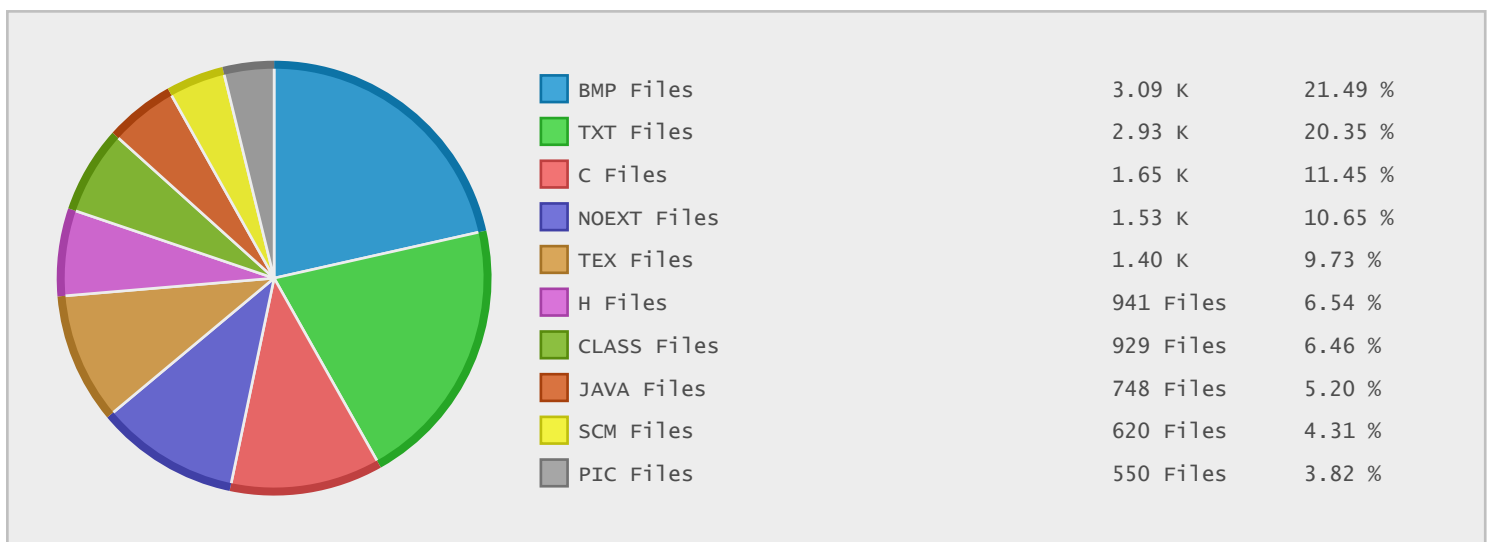

Top 10 File Extensions Sorted By Number of Files