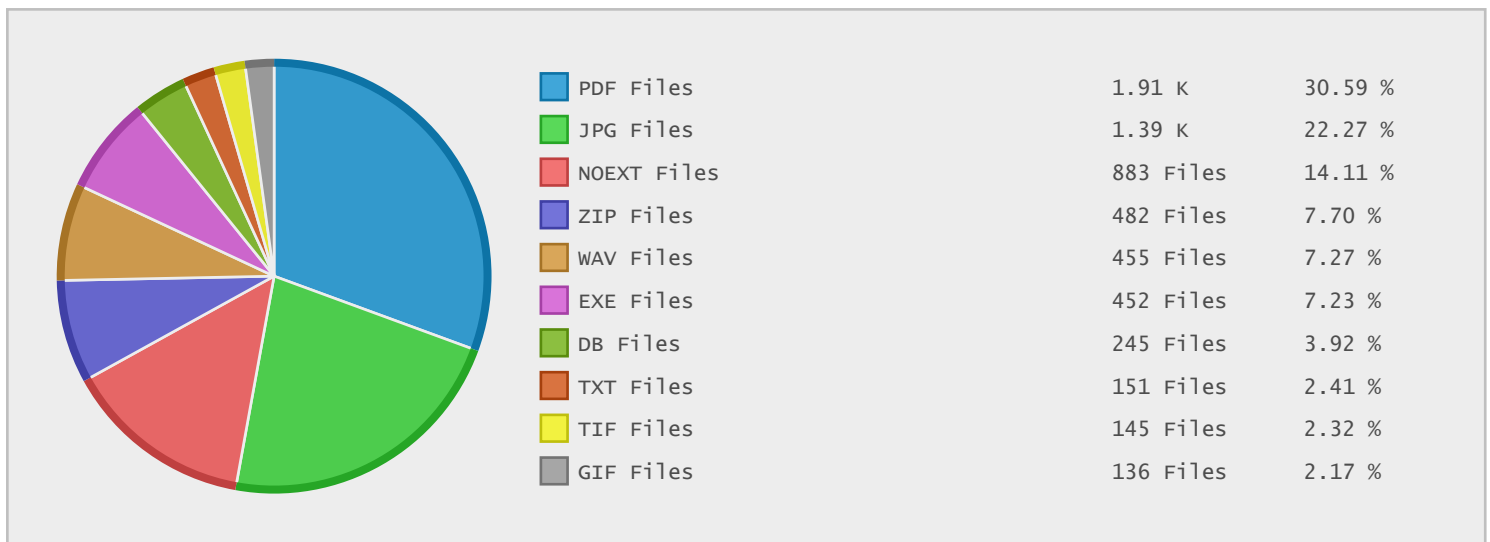

Top 10 File Extensions Sorted By Number of Files