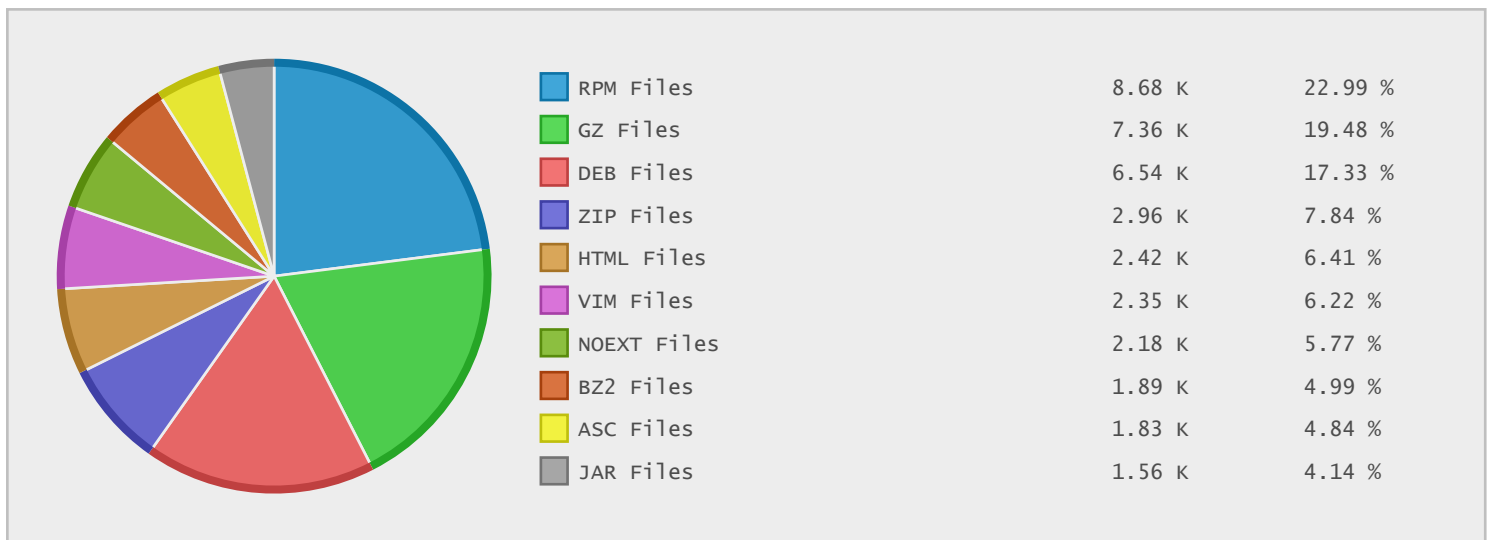

Top 10 File Extensions Sorted By Number of Files