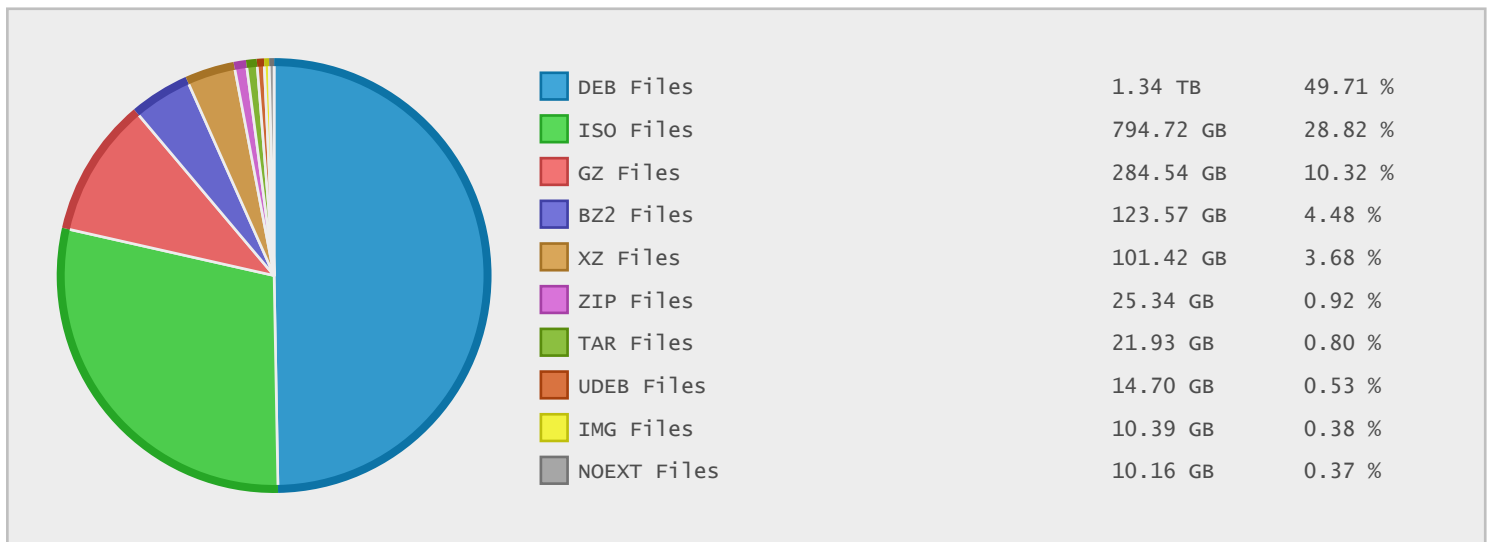

Top 10 File Extensions Sorted By Disk Space