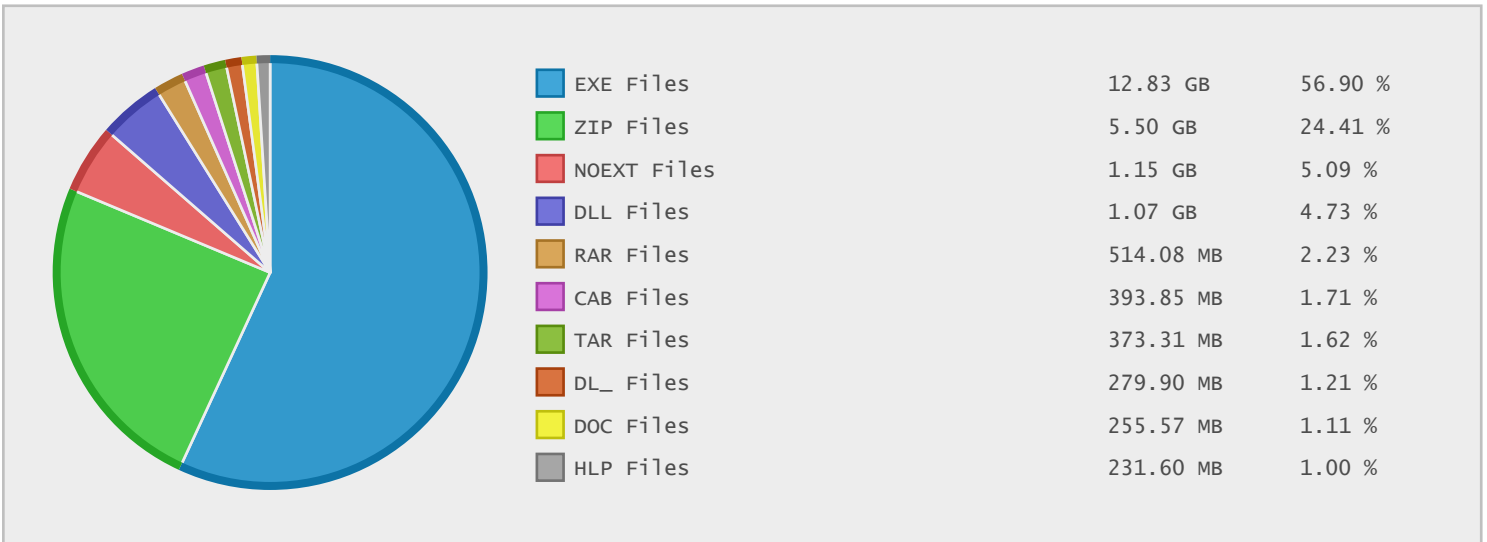

Top 10 File Extensions Sorted By Disk Space