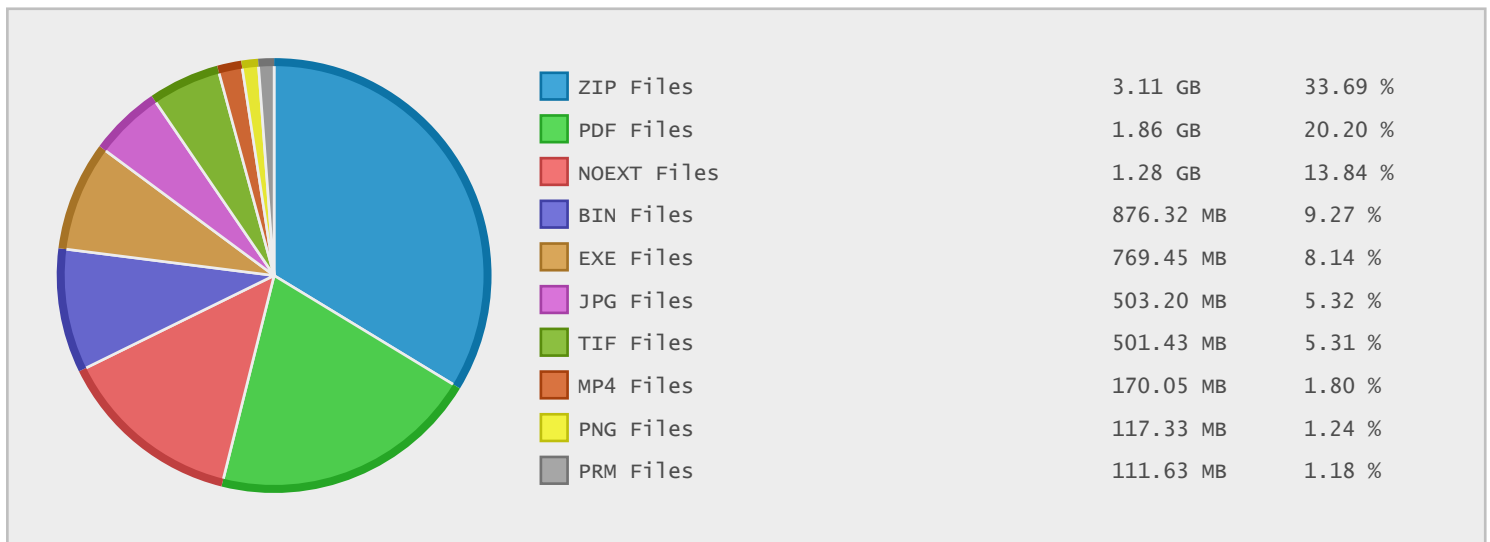

Top 10 File Extensions Sorted By Disk Space