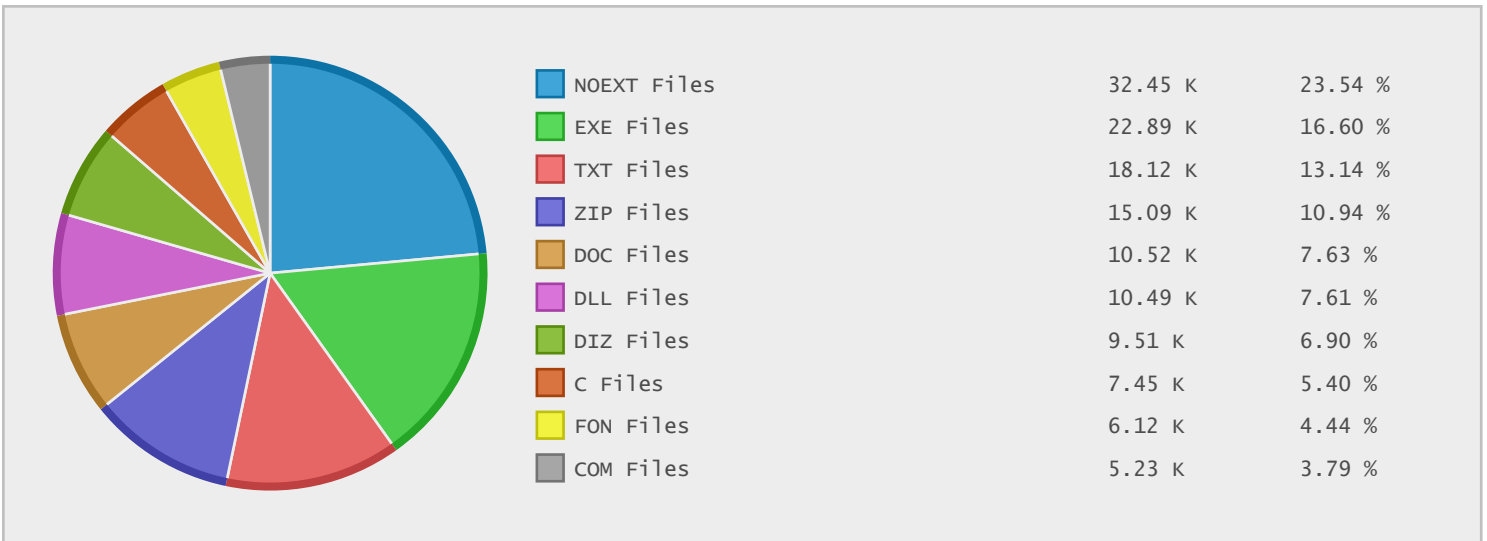

Top 10 File Extensions Sorted By Number of Files