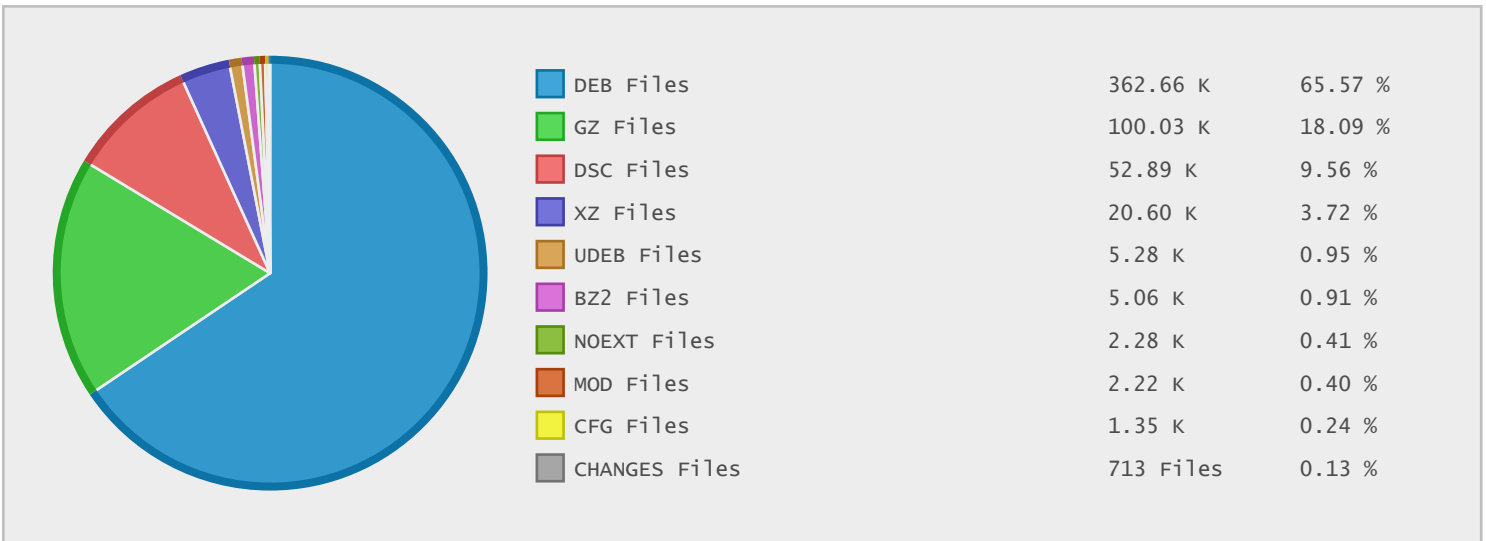

Top 10 File Extensions Sorted By Number of Files