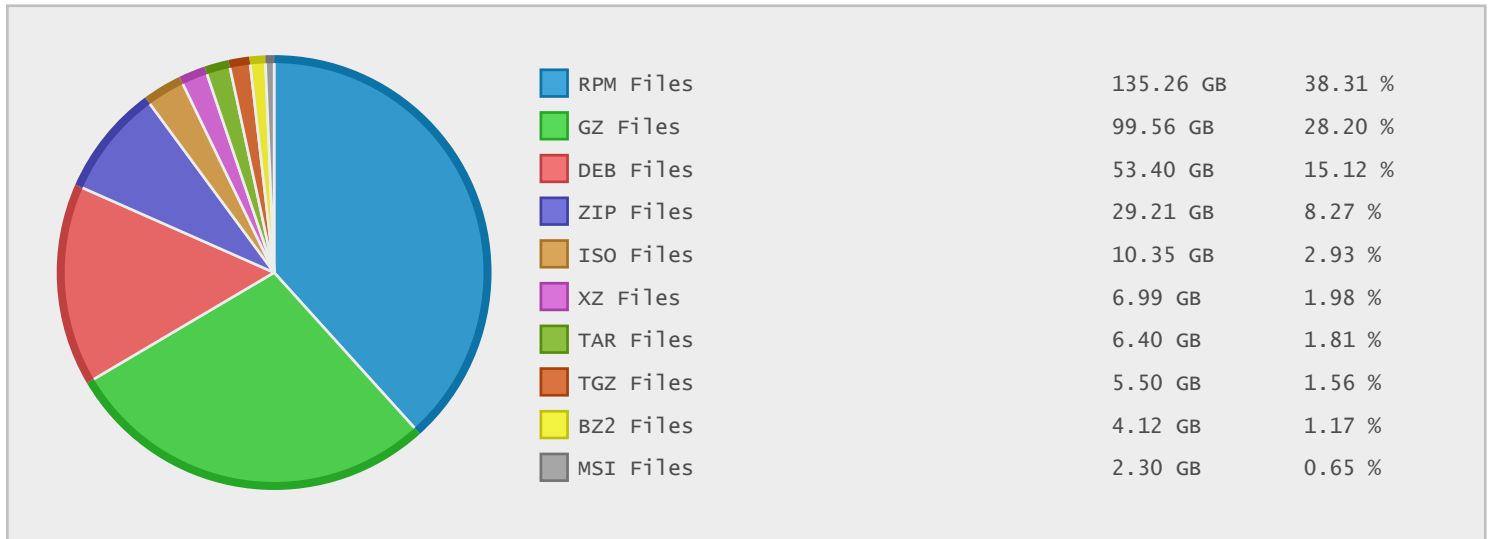

Top 10 File Extensions Sorted By Disk Space