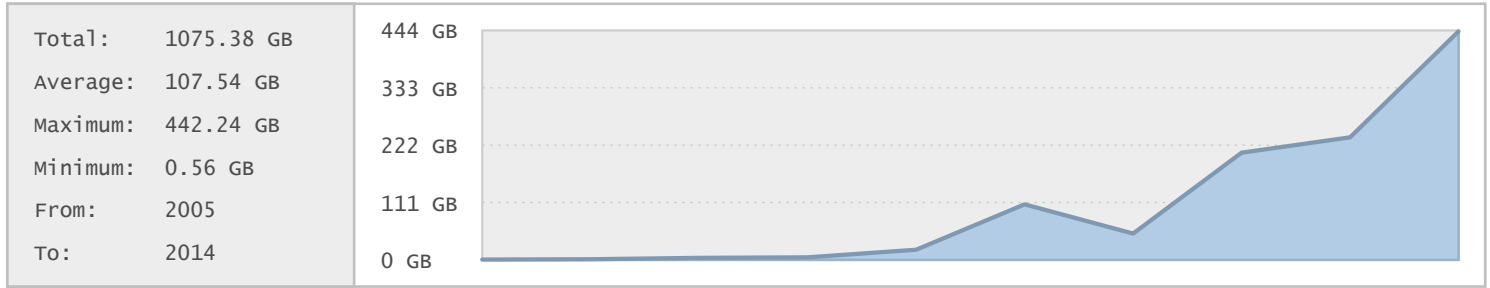

Last 10 Years Modified Disk Space History