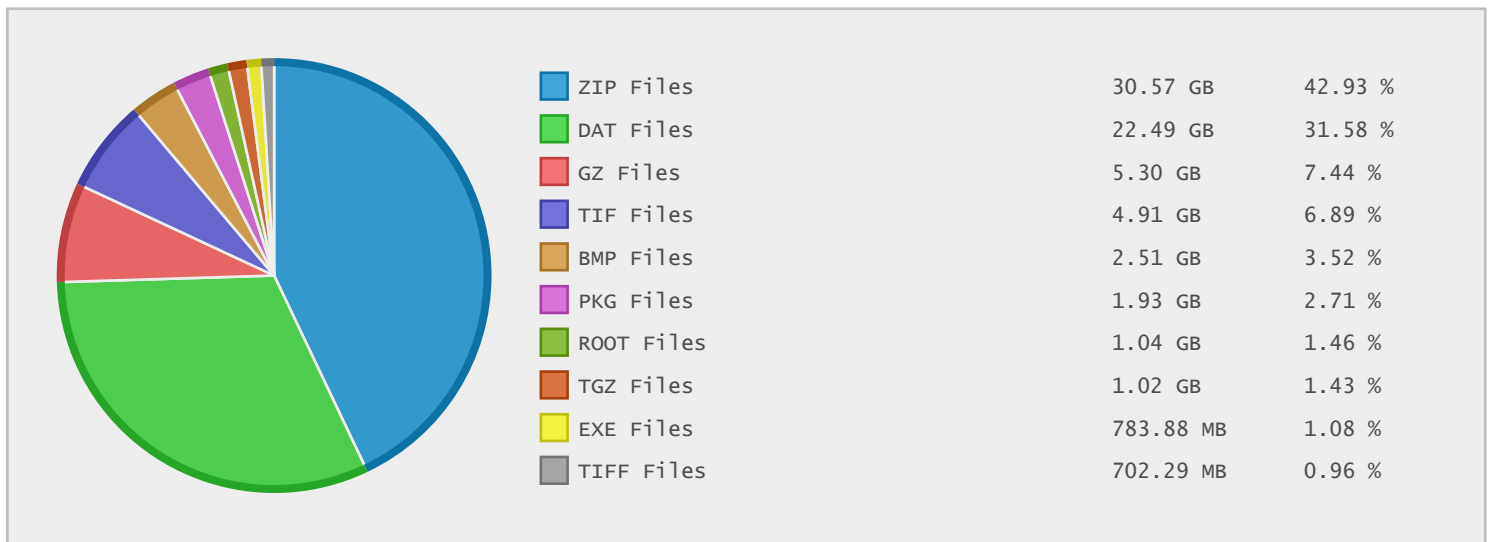

Top 10 File Extensions Sorted By Disk Space