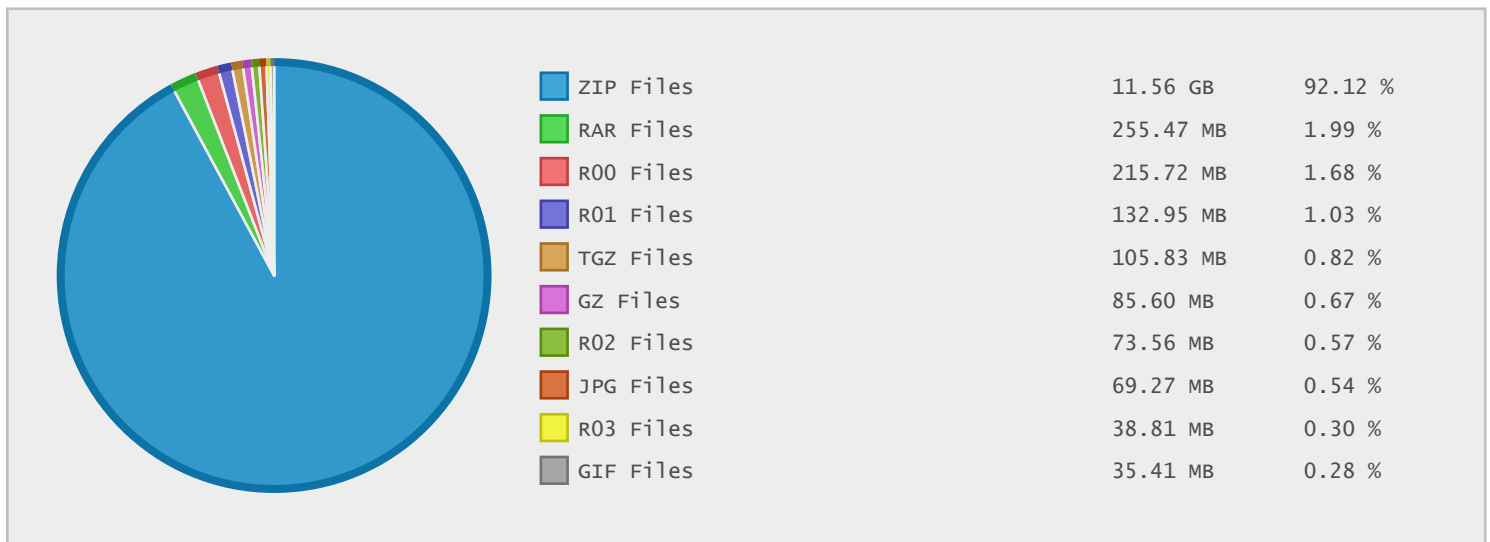

Top 10 File Extensions Sorted By Disk Space