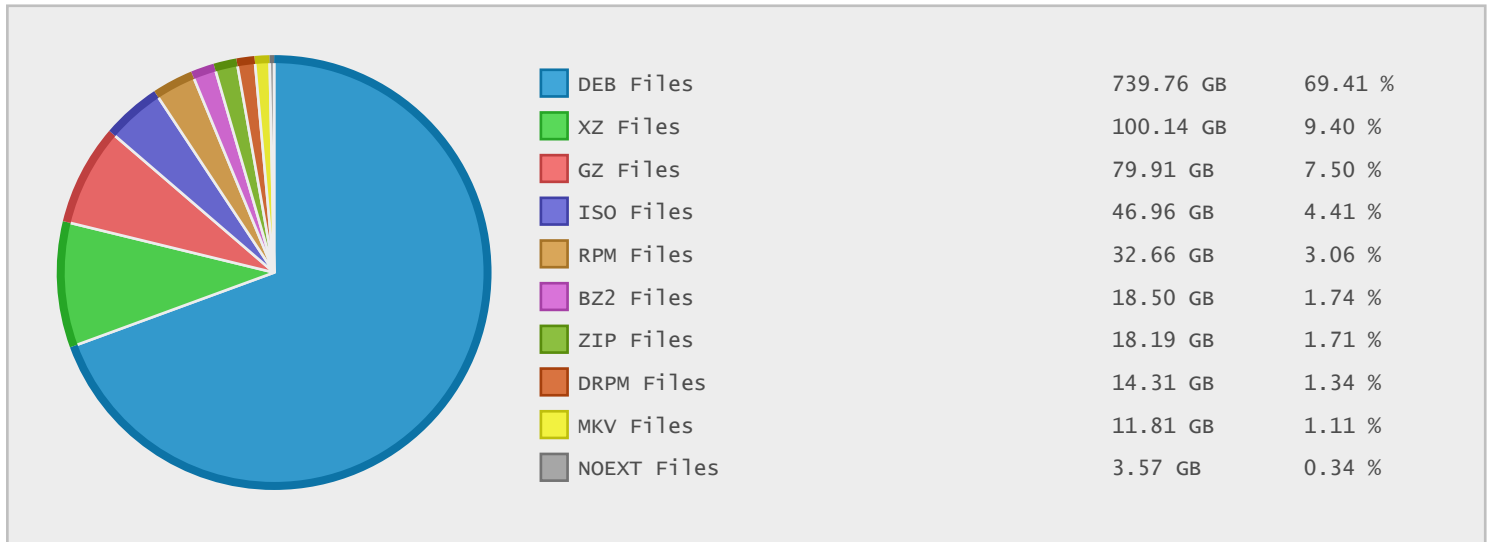

Top 10 File Extensions Sorted By Disk Space