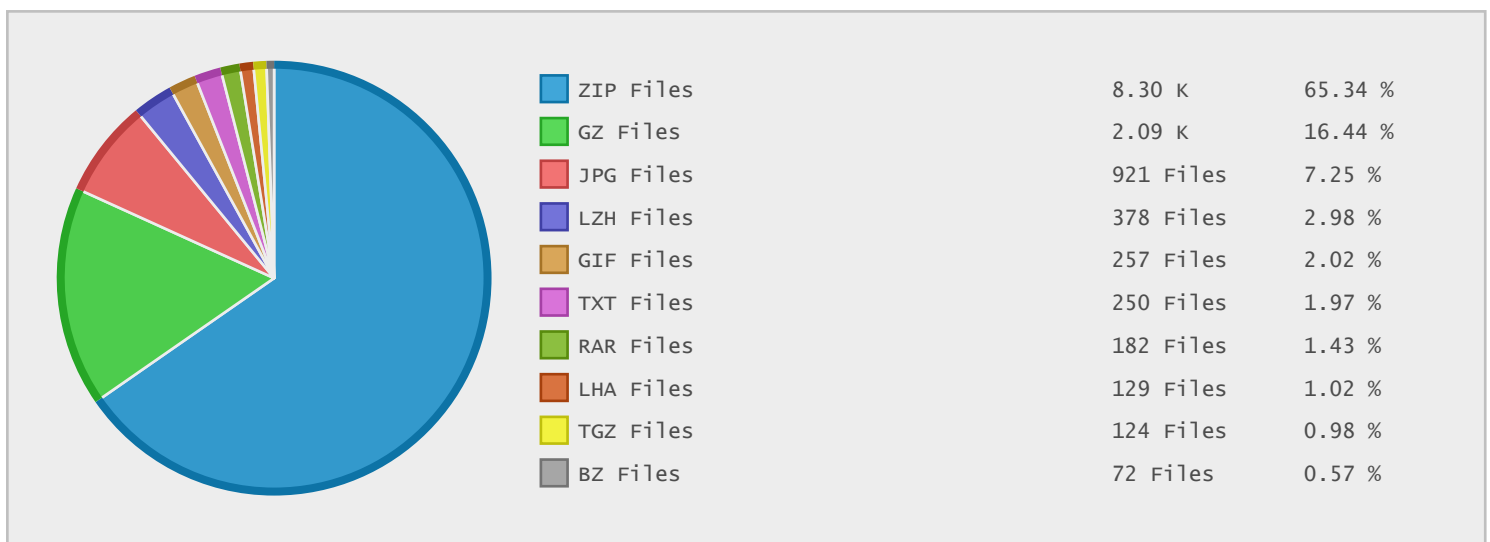

Top 10 File Extensions Sorted By Number of Files