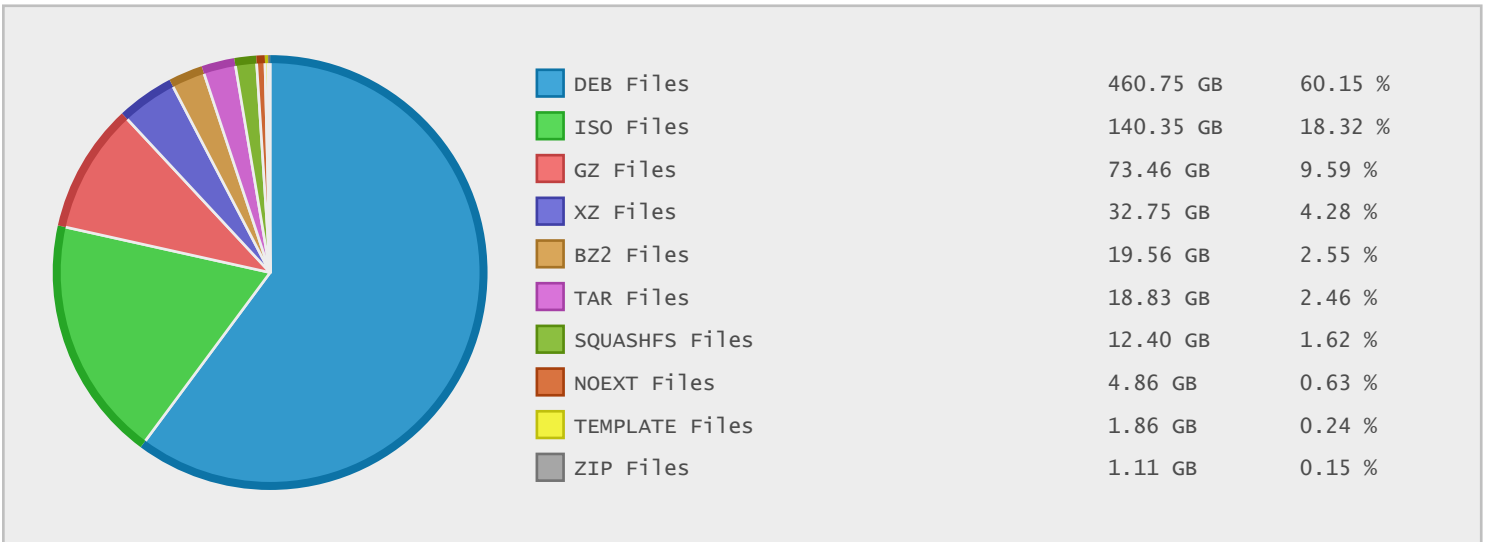

Top 10 File Extensions Sorted By Disk Space