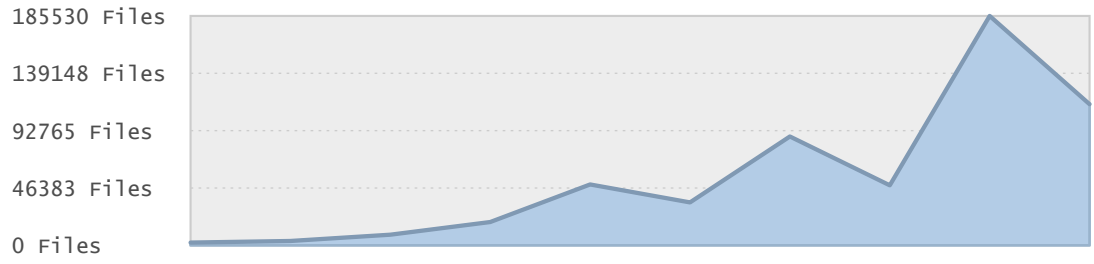

Last 10 Years Modified File Count History

Total:	553623 Files
Average:	55362 Files
Maximum:	185529 Files
Minimum:	2260 Files
From:	2006
To:	2015