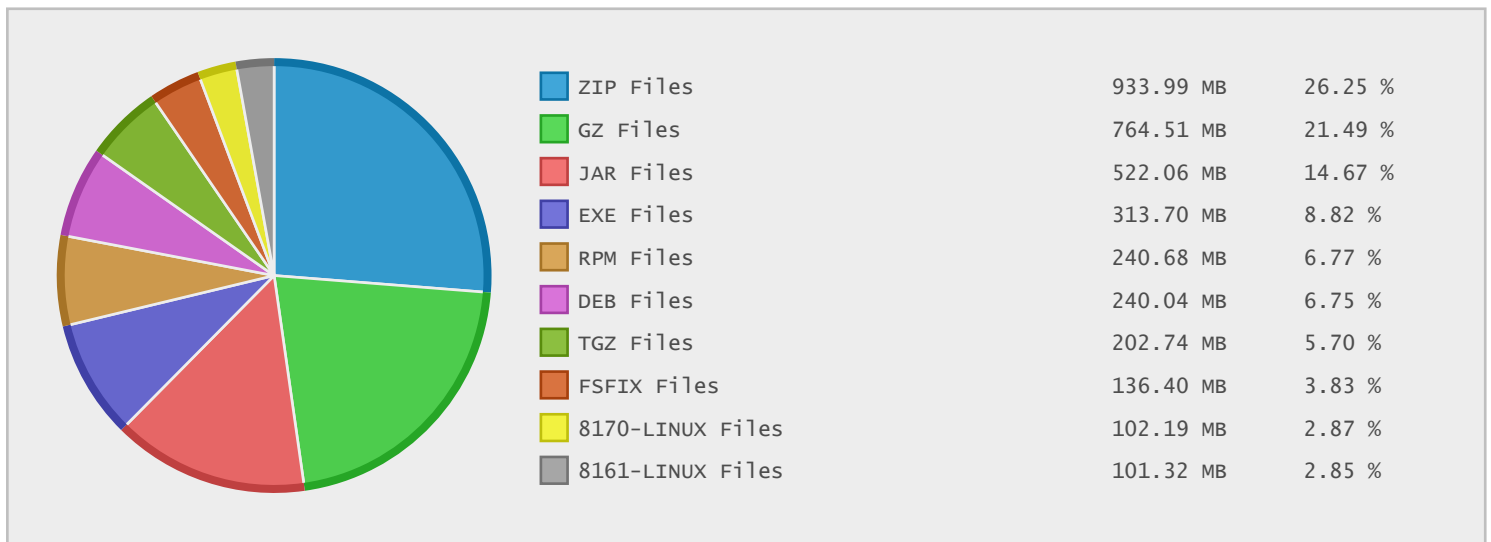

Top 10 File Extensions Sorted By Disk Space