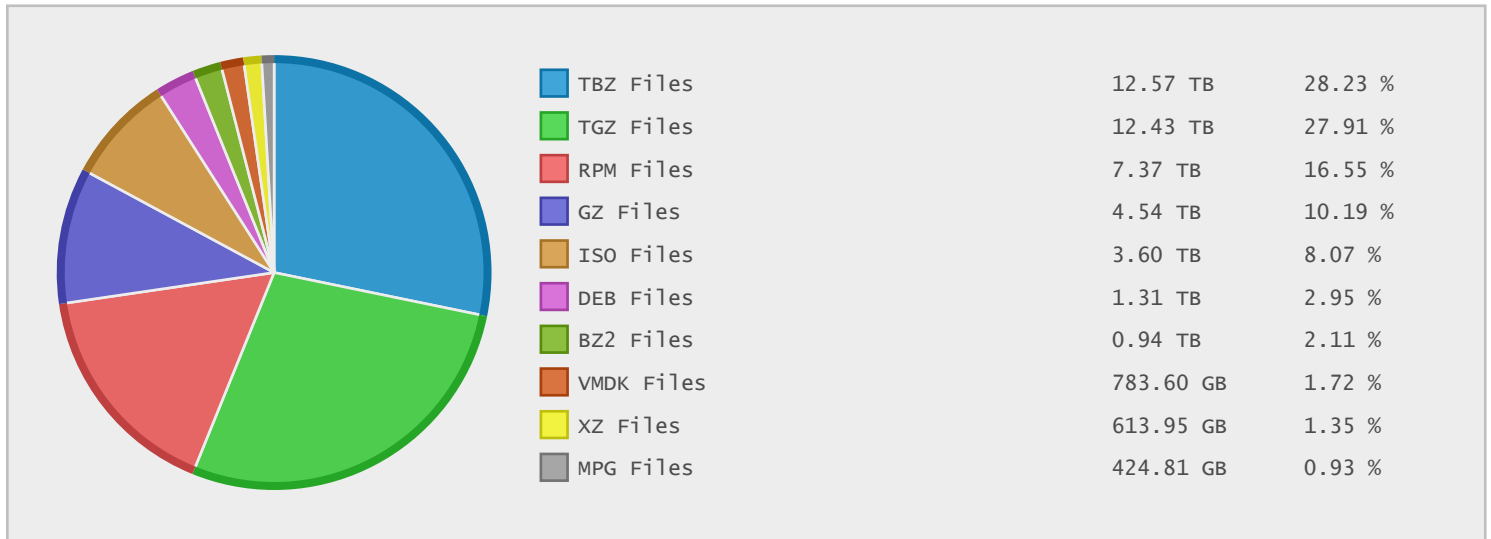

Top 10 File Extensions Sorted By Disk Space