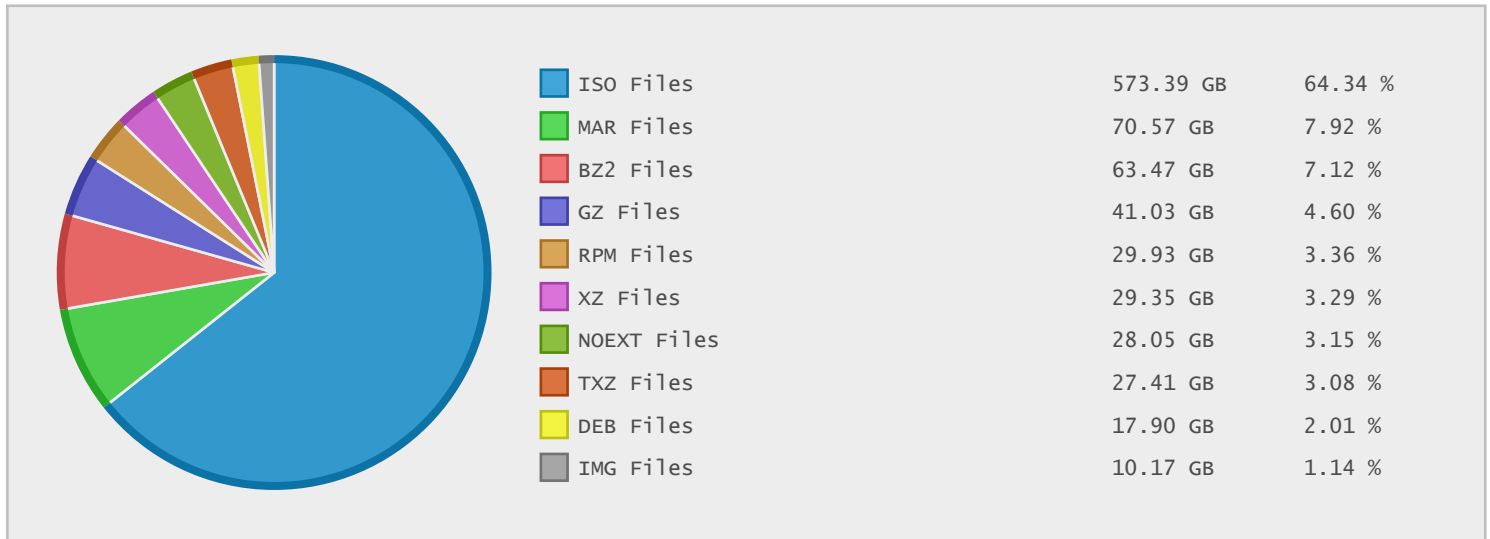

Top 20 Directories Sorted by Disk Space

Name	Dirs	Files	Data	Data (%)
/	33173	293595	921.89 GB	100.00 %
/mirrors	33062	290533	904.80 GB	98.15 %
/mirrors/ftp.debian.org	187	4659	413.95 GB	44.90 %
/mirrors/ftp.debian.org/debian-cd	186	4658	413.95 GB	44.90 %
/mirrors/ftp.debian.org/debian-cd/6.0.6	130	3907	368.23 GB	39.94 %
/mirrors/linuxmint.com	34	358	186.35 GB	20.21 %
/mirrors/linuxmint.com/stable	28	234	151.24 GB	16.41 %
/mirrors/mozilla.org	3138	9125	137.51 GB	14.92 %
/mirrors/mozilla.org/firefox	1384	5433	83.31 GB	9.04 %
/mirrors/mozilla.org/firefox/releases	1383	5433	83.31 GB	9.04 %
/mirrors/ftp.slackware.com	14055	141282	79.75 GB	8.65 %
/mirrors/ftp.debian.org/debian-cd/6.0....	12	473	77.57 GB	8.41 %
/mirrors/ftp.debian.org/debian-cd/6.0....	12	468	77.33 GB	8.39 %
/mirrors/ftp.postgresql.org	7164	42093	51.02 GB	5.53 %
/mirrors/ftp.debian.org/debian-cd/6.0....	12	298	48.84 GB	5.30 %
/mirrors/mozilla.org/thunderbird	1502	3224	46.35 GB	5.03 %
/mirrors/mozilla.org/thunderbird/releases	1501	3224	46.35 GB	5.03 %
/mirrors/ftp.debian.org/debian-cd/6.0....	16	312	45.72 GB	4.96 %
/mirrors/mozilla.org/firefox/releases/31.0	552	2950	45.01 GB	4.88 %
/mirrors/ftp.debian.org/debian-cd/6.0....	0	78	39.32 GB	4.27 %

Top 10 File Categories Sorted By Disk Space

Last 12 Months Modified Disk Space History

Last 10 Years Modified Disk Space History

Last 10 Years Modified File Count History

Top 10 File Extensions Sorted By Disk Space

Top 10 File Extensions Sorted By Number of Files