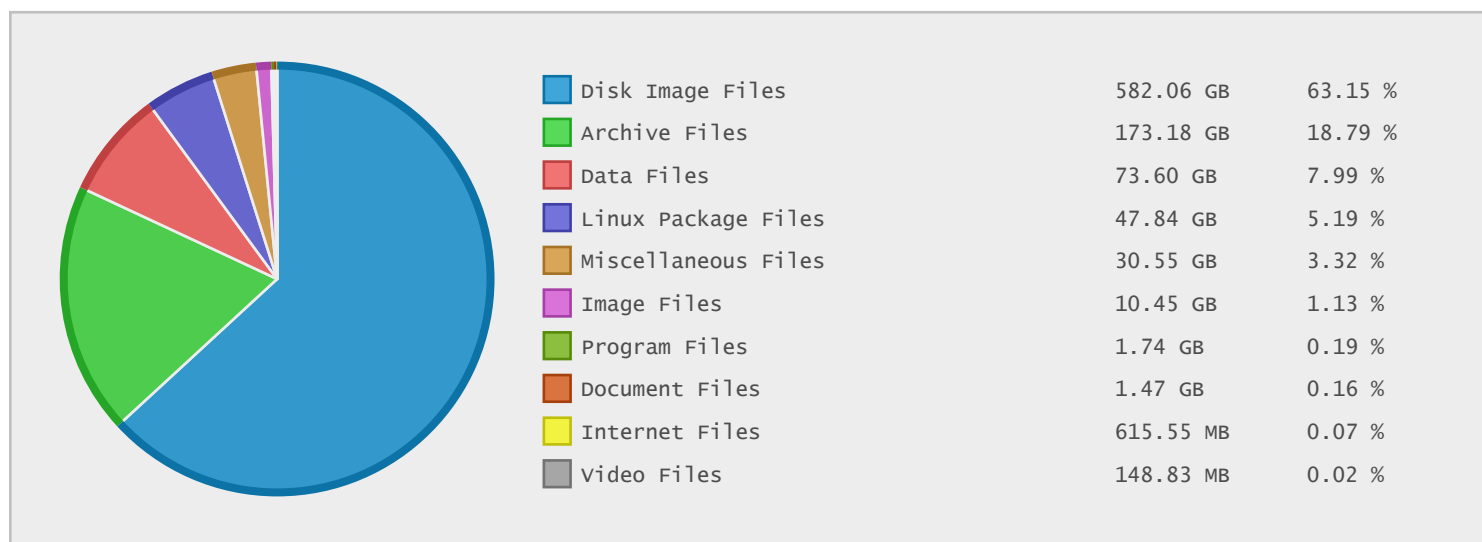

Top 20 Directories Sorted by Disk Space

Name	Dirs	Files	Data	Data (%)
/	33173	293595	921.89 GB	100.00 %
/mirrors	33062	290533	904.80 GB	98.15 %
/mirrors/ftp.debian.org	187	4659	413.95 GB	44.90 %
/mirrors/ftp.debian.org/debian-cd	186	4658	413.95 GB	44.90 %
/mirrors/ftp.debian.org/debian-cd/6.0.6	130	3907	368.23 GB	39.94 %
/mirrors/linuxmint.com	34	358	186.35 GB	20.21 %
/mirrors/linuxmint.com/stable	28	234	151.24 GB	16.41 %
/mirrors/mozilla.org	3138	9125	137.51 GB	14.92 %
/mirrors/mozilla.org/firefox	1384	5433	83.31 GB	9.04 %
/mirrors/mozilla.org/firefox/releases	1383	5433	83.31 GB	9.04 %
/mirrors/ftp.slackware.com	14055	141282	79.75 GB	8.65 %
/mirrors/ftp.debian.org/debian-cd/6.0....	12	473	77.57 GB	8.41 %
/mirrors/ftp.debian.org/debian-cd/6.0....	12	468	77.33 GB	8.39 %
/mirrors/ftp.postgresql.org	7164	42093	51.02 GB	5.53 %
/mirrors/ftp.debian.org/debian-cd/6.0....	12	298	48.84 GB	5.30 %
/mirrors/mozilla.org/thunderbird	1502	3224	46.35 GB	5.03 %
/mirrors/mozilla.org/thunderbird/releases	1501	3224	46.35 GB	5.03 %
/mirrors/ftp.debian.org/debian-cd/6.0....	16	312	45.72 GB	4.96 %
/mirrors/mozilla.org/firefox/releases/31.0	552	2950	45.01 GB	4.88 %
/mirrors/ftp.debian.org/debian-cd/6.0....	0	78	39.32 GB	4.27 %

Top 10 File Categories Sorted By Disk Space