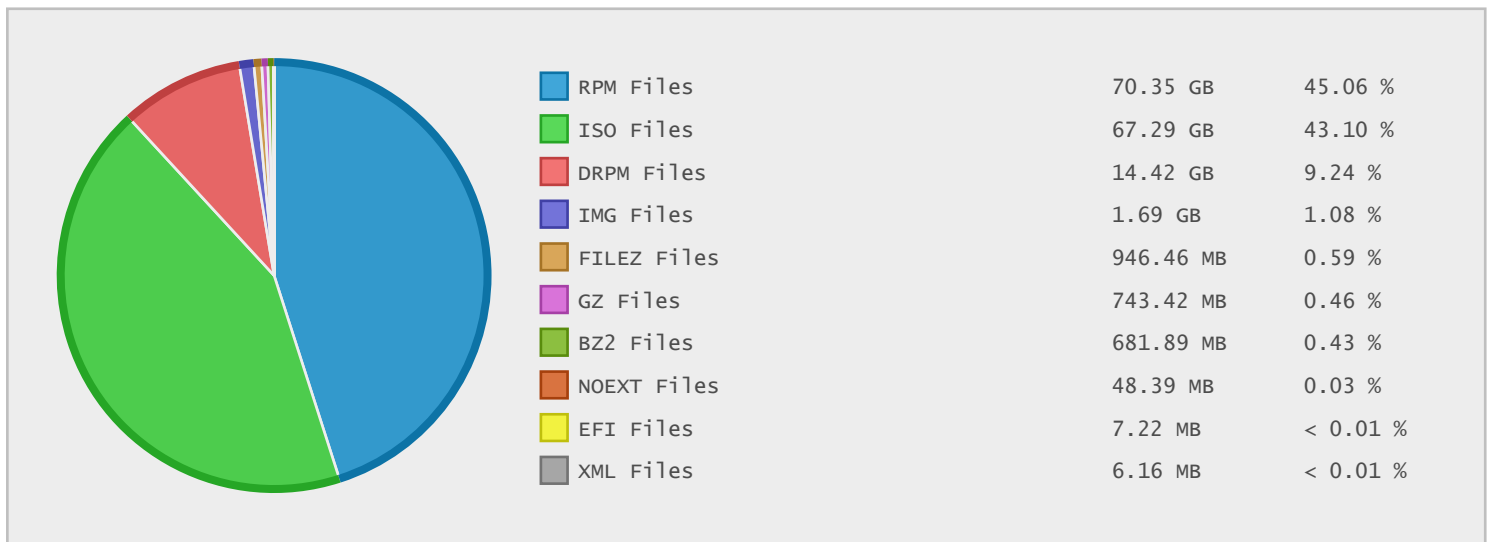

Top 10 File Categories Sorted By Disk Space

Last 12 Months Modified Disk Space History

Last 10 Years Modified Disk Space History

Last 10 Years Modified File Count History

Top 10 File Extensions Sorted By Disk Space

Top 10 File Extensions Sorted By Number of Files