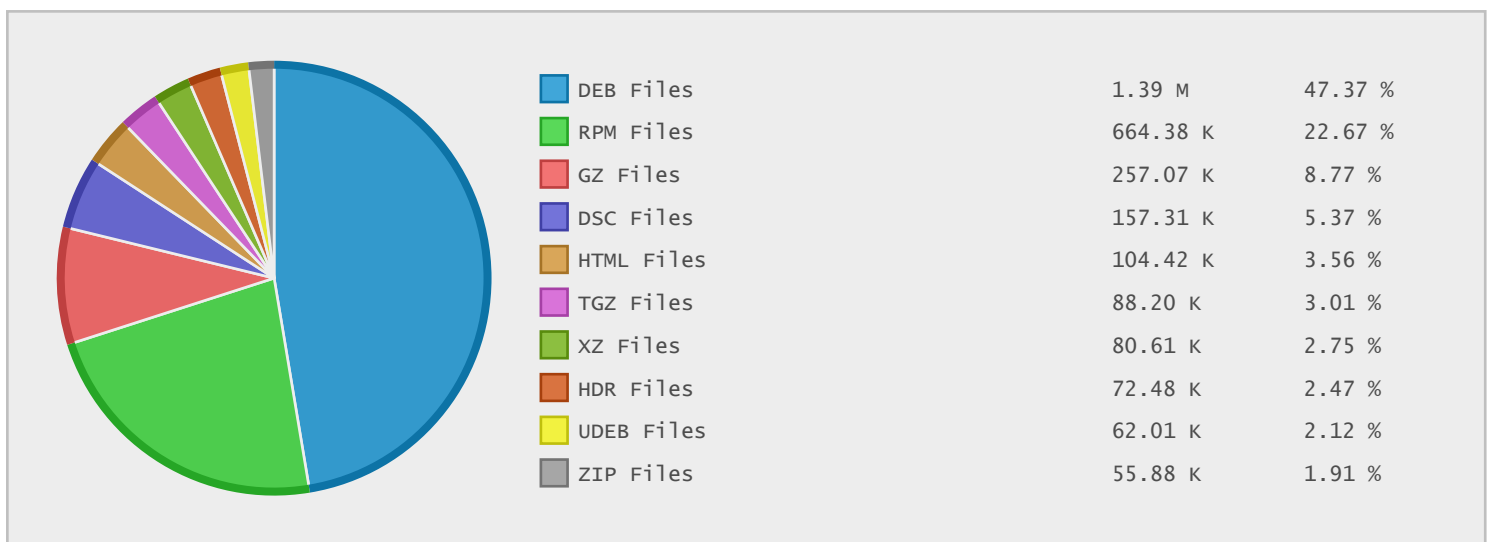

Top 10 File Categories Sorted By Disk Space

Last 12 Months Modified Disk Space History

Last 10 Years Modified Disk Space History

Last 10 Years Modified File Count History

Top 10 File Extensions Sorted By Disk Space

Top 10 File Extensions Sorted By Number of Files

Tot Content Farm Network - FTP Site Statistics

Property	Value
FTP Server	mirror2.totbb.net
Description	Tot Content Farm Network
Country	Thailand
Scan Date	21/Dec/2015
Total Dirs	1,001
Total Files	116,245
Total Data	156.15 GB