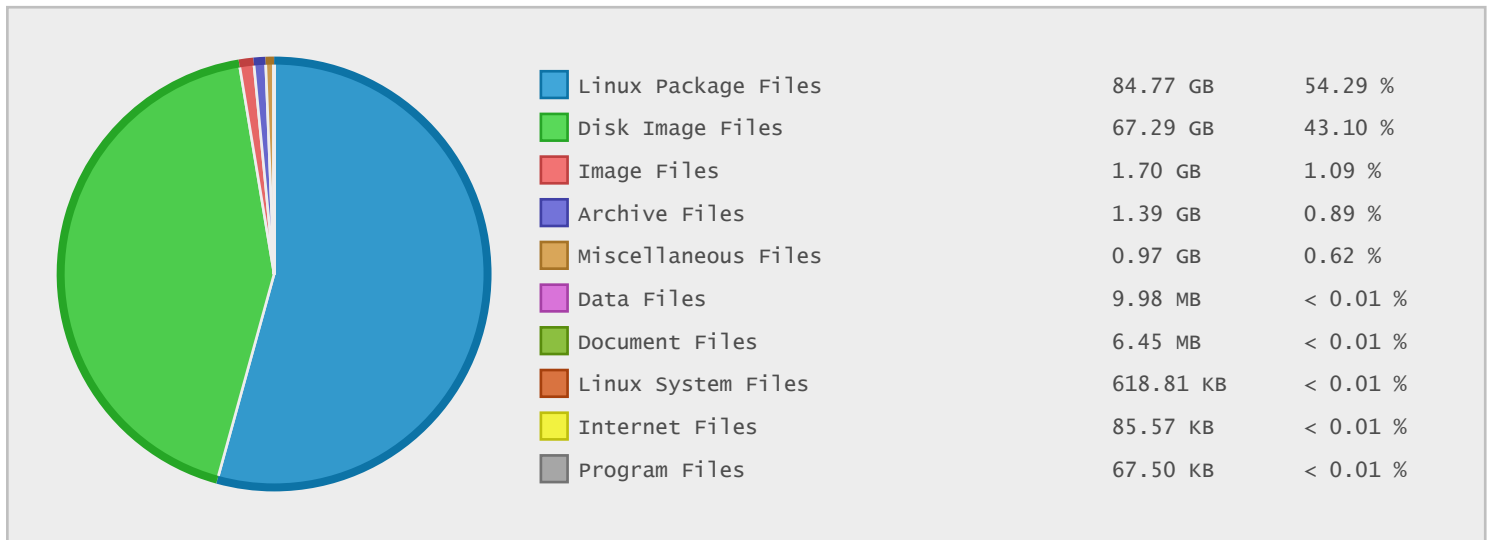

Tot Content Farm Network - FTP Site Statistics

Property	Value
FTP Server	mirror2.totbb.net
Description	Tot Content Farm Network
Country	Thailand
Scan Date	21/Dec/2015
Total Dirs	1,001
Total Files	116,245
Total Data	156.15 GB

Top 20 Directories Sorted by Disk Space

Name	Dirs	Files	Data	Data (%)
/	1001	116245	156.15 GB	100.00 %
/centos	1000	116245	156.15 GB	100.00 %
/centos/6.7	139	25352	48.05 GB	30.77 %
/centos/5.11	67	8480	39.92 GB	25.56 %
/centos/7.1.1503	374	47516	39.71 GB	25.43 %
/centos/7.2.1511	374	34687	28.46 GB	18.23 %
/centos/5.11/isos	2	41	19.50 GB	12.49 %
/centos/6.7/isos	2	38	16.62 GB	10.65 %
/centos/7.2.1511/isos	1	19	15.02 GB	9.62 %
/centos/7.2.1511/isos/x86_64	0	19	15.02 GB	9.62 %
/centos/7.1.1503/isos	1	21	15.01 GB	9.61 %
/centos/7.1.1503/isos/x86_64	0	21	15.01 GB	9.61 %
/centos/6.7/updates	8	8015	14.23 GB	9.11 %
/centos/6.7/os	14	11608	10.91 GB	6.99 %
/centos/5.11/isos/x86_64	0	21	10.44 GB	6.68 %
/centos/5.11/os	14	6563	9.74 GB	6.24 %
/centos/5.11/updates	6	1094	9.28 GB	5.94 %
/centos/5.11/isos/i386	0	20	9.06 GB	5.80 %
/centos/6.7/isos/x86_64	0	19	8.78 GB	5.62 %
/centos/6.7/isos/i386	0	19	7.84 GB	5.02 %

Top 10 File Categories Sorted By Disk Space