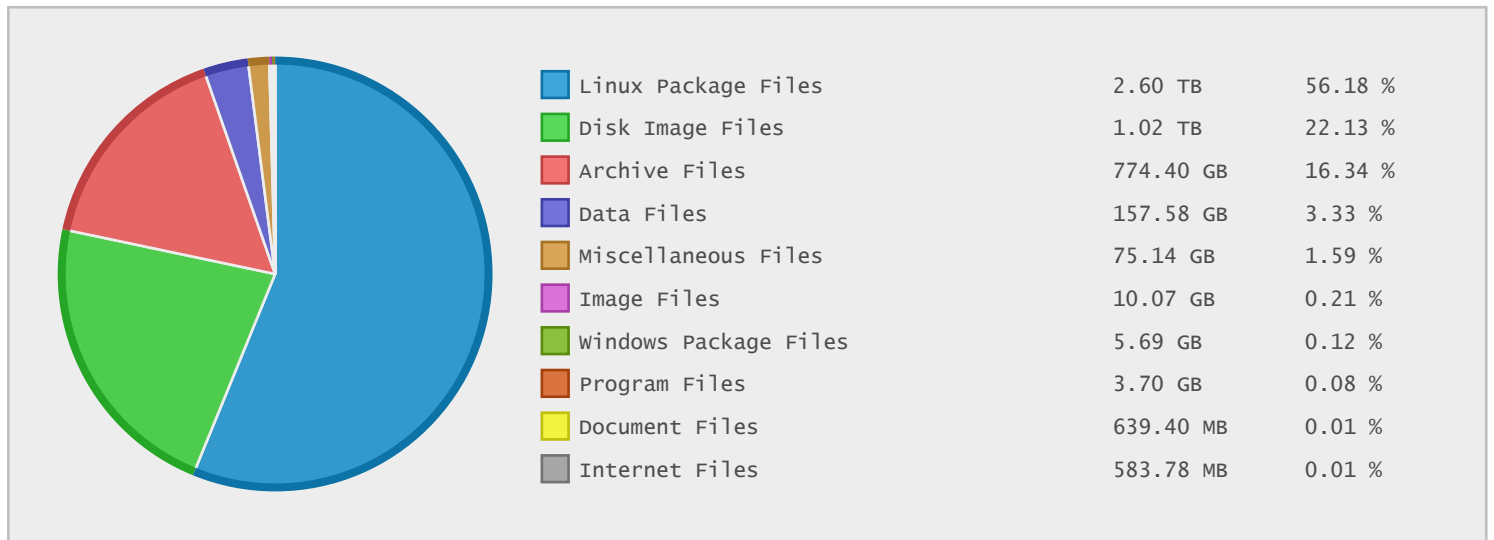

Prince of Songkla University - FTP Site Statistics

Property	Value
FTP Server	mirrors.psu.ac.th
Description	Prince of Songkla University
Country	Thailand
Scan Date	19/Dec/2015
Total Dirs	114,550
Total Files	3,325,098
Total Data	4.63 TB

Top 20 Directories Sorted by Disk Space

Name	Dirs	Files	Data	Data (%)
/	114550	3325098	4.63 TB	100.00 %
/pub	114549	3325098	4.63 TB	100.00 %
/pub/debian	33106	1205546	1.27 TB	27.39 %
/pub/debian/pool	27265	1153212	1.23 TB	26.57 %
/pub/debian/pool/main	26573	1141545	1.19 TB	25.73 %
/pub/ubuntu	47178	647621	850.40 GB	17.94 %
/pub/ubuntu/pool	43202	626648	798.75 GB	16.85 %
/pub/opensuse	786	327357	493.22 GB	10.41 %
/pub/ubuntu/pool/universe	34332	418216	428.01 GB	9.03 %
/pub/ubuntu-cdimages	199	2149	328.02 GB	6.92 %
/pub/ubuntu/pool/main	7491	197933	318.58 GB	6.72 %
/pub/debian-cd	184	5178	272.07 GB	5.74 %
/pub/mozilla	4989	17224	241.10 GB	5.09 %
/pub/opensuse/distribution	617	187674	230.98 GB	4.87 %
/pub/debian-cd/8.2.0	121	4321	225.01 GB	4.75 %
/pub/opensuse/update	88	96795	219.73 GB	4.64 %
/pub/linuxmint-iso	23	226	189.17 GB	3.99 %
/pub/linuxmint-iso/stable	20	212	177.47 GB	3.74 %
/pub/fedora-epel	626	230733	159.53 GB	3.37 %
/pub/centos	1000	116224	156.14 GB	3.29 %

Top 10 File Categories Sorted By Disk Space