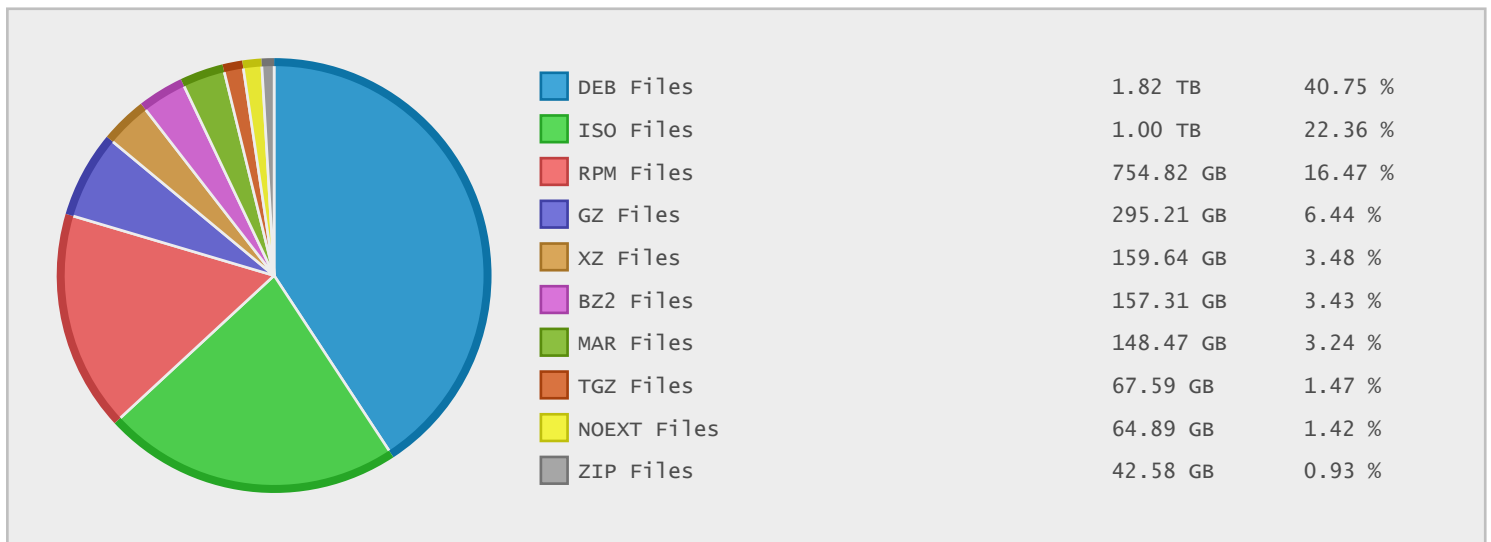

Top 10 File Categories Sorted By Disk Space

Last 12 Months Modified Disk Space History

Last 10 Years Modified Disk Space History

Last 10 Years Modified File Count History

Top 10 File Extensions Sorted By Disk Space