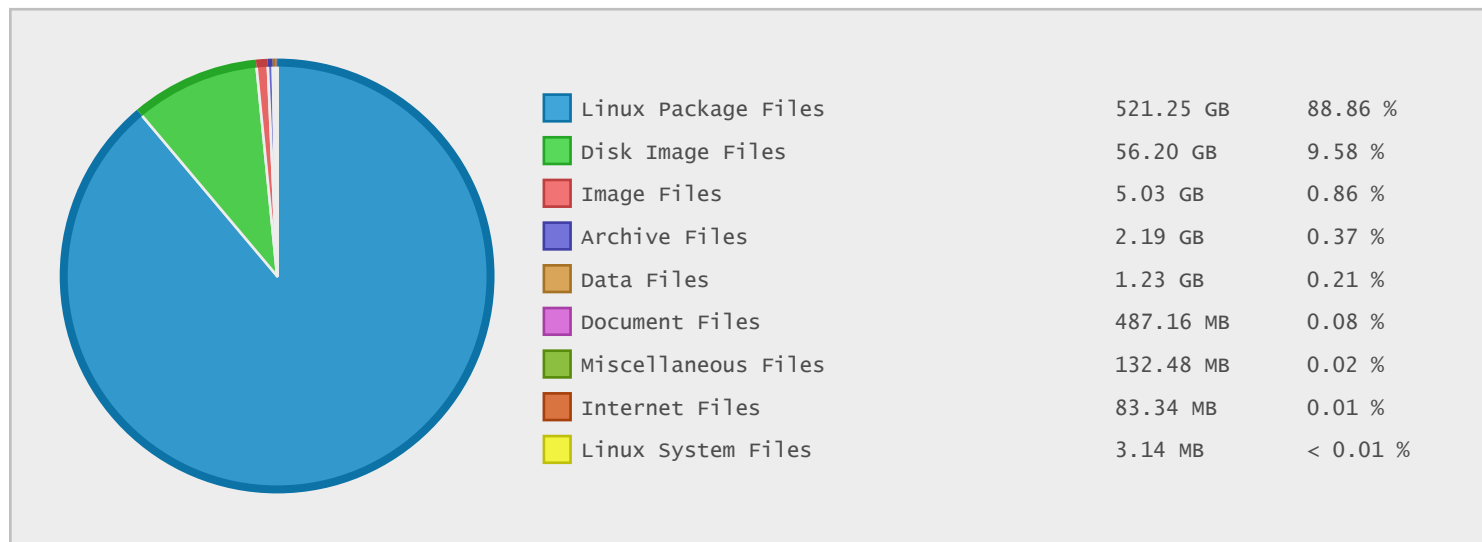

Top 20 Directories Sorted by Disk Space

Name	Dirs	Files	Data	Data (%)
/	1193	493334	586.59 GB	100.00 %
/pub	1187	493333	586.59 GB	> 99.99 %
/pub/fedora	1186	493332	586.59 GB	> 99.99 %
/pub/fedora/linux	1185	493332	586.59 GB	> 99.99 %
/pub/fedora/linux/releases	783	283753	394.54 GB	67.26 %
/pub/fedora/linux/updates	398	209578	192.05 GB	32.74 %
/pub/fedora/linux/releases/22	351	121454	179.09 GB	30.53 %
/pub/fedora/linux/releases/21	345	115470	162.95 GB	27.78 %
/pub/fedora/linux/releases/22/Everything	109	99006	135.05 GB	23.02 %
/pub/fedora/linux/releases/21/Everything	108	94748	127.14 GB	21.67 %
/pub/fedora/linux/updates/21	103	92466	79.66 GB	13.58 %
/pub/fedora/linux/releases/20	84	46829	52.50 GB	8.95 %
/pub/fedora/linux/releases/22/Everythi...	34	16572	48.88 GB	8.33 %
/pub/fedora/linux/releases/22/Everythi...	33	16572	48.88 GB	8.33 %
/pub/fedora/linux/updates/22	99	41024	48.43 GB	8.26 %
/pub/fedora/linux/releases/21/Everythi...	33	15849	45.46 GB	7.75 %
/pub/fedora/linux/releases/21/Everythi...	32	15849	45.46 GB	7.75 %
/pub/fedora/linux/releases/22/Everythi...	36	44771	44.87 GB	7.65 %
/pub/fedora/linux/releases/22/Everythi...	34	44771	44.87 GB	7.65 %
/pub/fedora/linux/releases/22/Everythi...	32	44762	44.77 GB	7.63 %

Top 10 File Categories Sorted By Disk Space