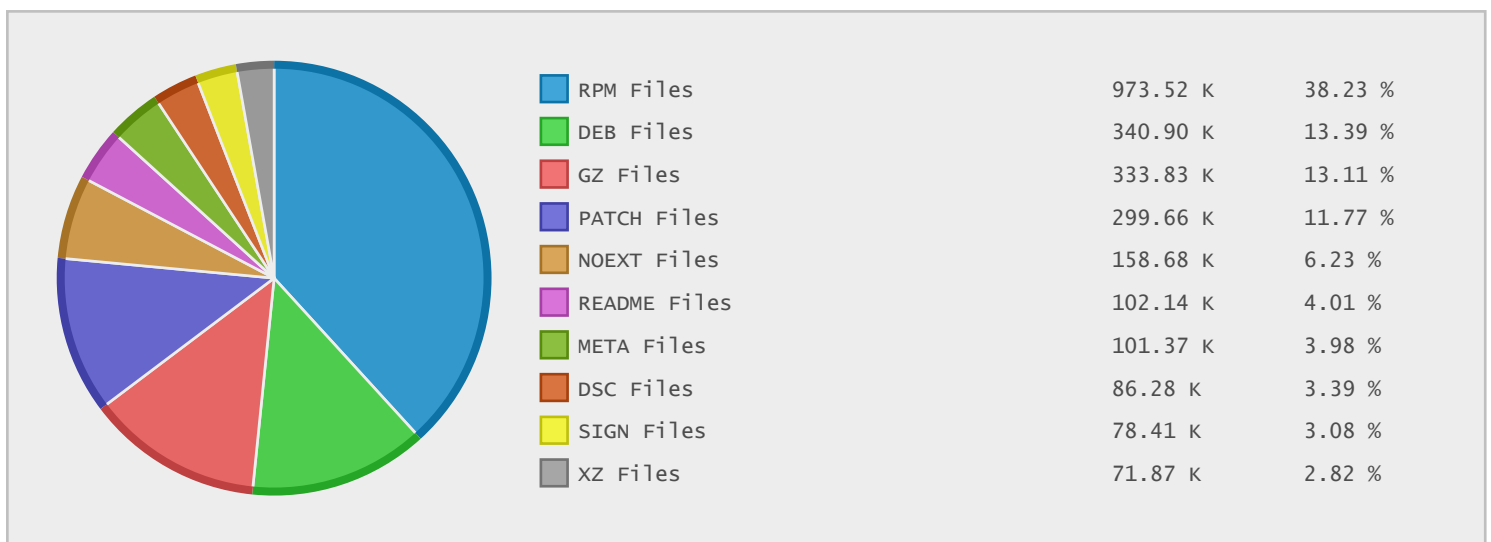

Top 10 File Extensions Sorted By Number of Files