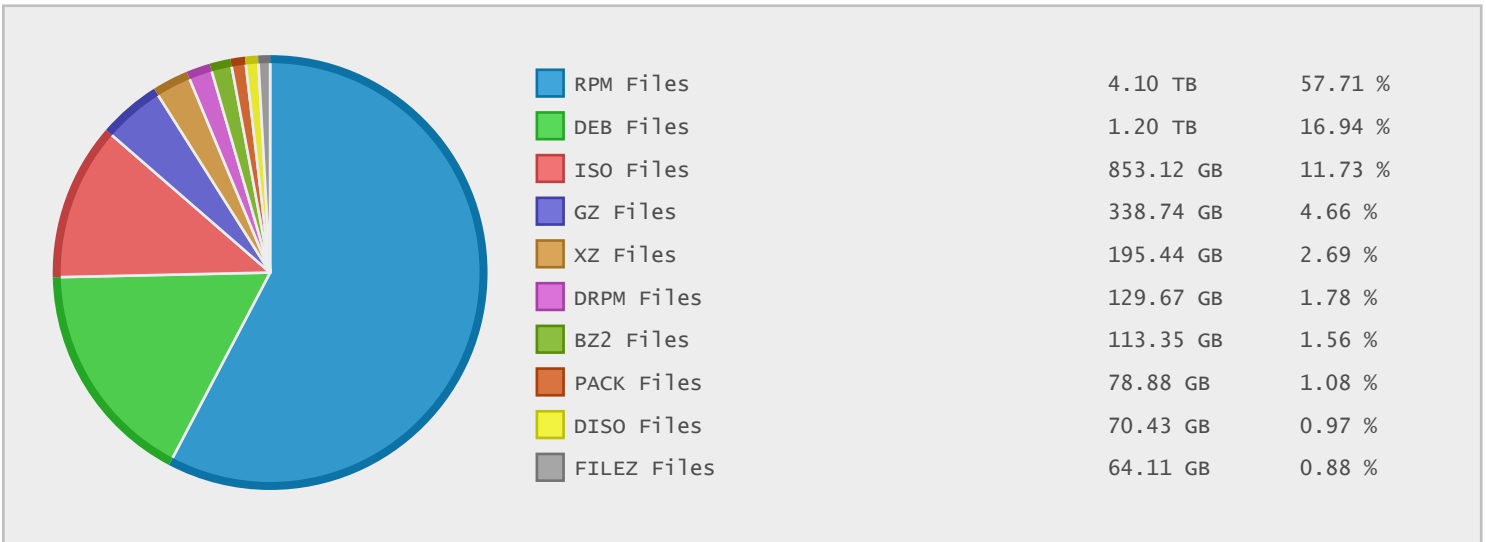

Top 10 File Extensions Sorted By Disk Space