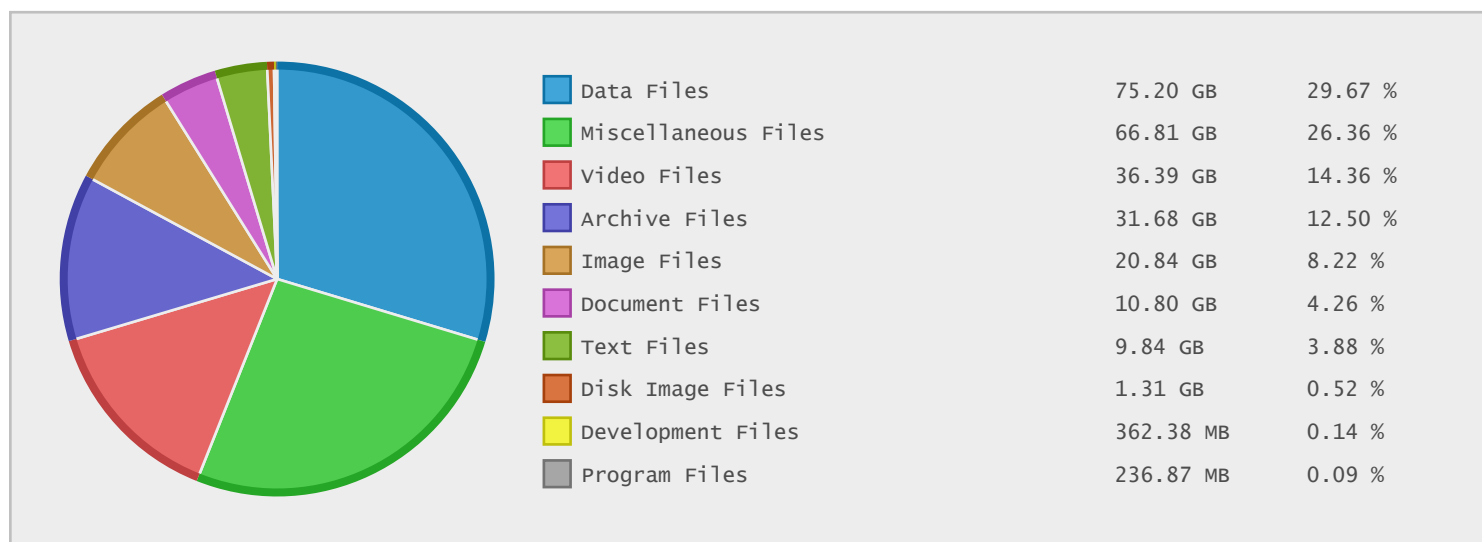

University Of California At Berkeley - FTP Site Statistics

Property	Value
FTP Server	apollo.ssl.berkeley.edu
Description	University Of California At Berkeley
Country	United States
Scan Date	01/Sep/2015
Total Dirs	3,771
Total Files	57,861
Total Data	253.85 GB

Top 20 Directories Sorted by Disk Space

Name	Dirs	Files	Data	Data (%)
/	3771	57861	253.85 GB	100.00 %
/pub	3769	57861	253.85 GB	100.00 %
/pub/milo	77	186	54.34 GB	21.41 %
/pub/pturin	69	2482	51.57 GB	20.31 %
/pub/pturin/FOXSI	37	2271	49.49 GB	19.50 %
/pub/scponly-foxsi	243	6489	48.48 GB	19.10 %
/pub/scponly-foxsi/pub	124	4683	48.45 GB	19.09 %
/pub/pturin/FOXSI/Video	5	37	36.59 GB	14.42 %
/pub/milo/incoming	2	162	30.48 GB	12.01 %
/pub/milo/Santiago	2	24	23.86 GB	9.40 %
/pub/pturin/FOXSI/Video/Flight Cameras	3	18	23.07 GB	9.09 %
/pub/milo/Santiago/20120704_0954	0	16	16.98 GB	6.69 %
/pub/scponly-foxsi/pub/data_2014	7	880	14.61 GB	5.76 %
/pub/pturin/FOXSI/Video/Time lapse	0	13	13.35 GB	5.26 %
/pub/pturin/FOXSI/Photos	30	2234	12.90 GB	5.08 %
/pub/scponly-foxsi/pub/2012 Launch Cam...	45	1710	9.52 GB	3.75 %
/pub/shilaire	1	3	9.27 GB	3.65 %
/pub/rsamad	9	640	9.00 GB	3.54 %
/pub/rsamad/ARTEMIS	7	625	9.00 GB	3.54 %
/pub/rsamad/ARTEMIS/fgm_corrected	2	608	9.00 GB	3.54 %

Top 10 File Categories Sorted By Disk Space