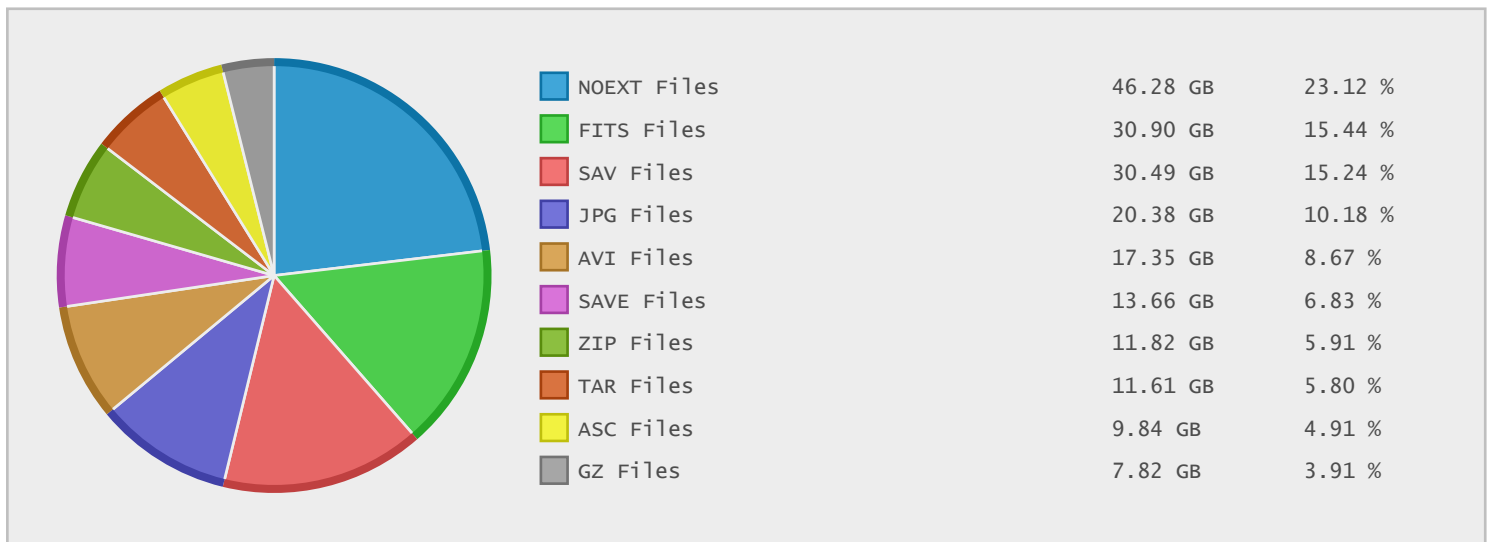

Top 20 Directories Sorted by Disk Space

| Name | Dirs | Files | Data | Data (%) |
|---|------|-------|-----------|----------|
| / | 3771 | 57861 | 253.85 GB | 100.00 % |
| /pub | 3769 | 57861 | 253.85 GB | 100.00 % |
| /pub/milo | 77 | 186 | 54.34 GB | 21.41 % |
| /pub/pturin | 69 | 2482 | 51.57 GB | 20.31 % |
| /pub/pturin/FOXSI | 37 | 2271 | 49.49 GB | 19.50 % |
| /pub/scponly-foxsi | 243 | 6489 | 48.48 GB | 19.10 % |
| /pub/scponly-foxsi/pub | 124 | 4683 | 48.45 GB | 19.09 % |
| /pub/pturin/FOXSI/Video | 5 | 37 | 36.59 GB | 14.42 % |
| /pub/milo/incoming | 2 | 162 | 30.48 GB | 12.01 % |
| /pub/milo/Santiago | 2 | 24 | 23.86 GB | 9.40 % |
| /pub/pturin/FOXSI/Video/Flight Cameras | 3 | 18 | 23.07 GB | 9.09 % |
| /pub/milo/Santiago/20120704_0954 | 0 | 16 | 16.98 GB | 6.69 % |
| /pub/scponly-foxsi/pub/data_2014 | 7 | 880 | 14.61 GB | 5.76 % |
| /pub/pturin/FOXSI/Video/Time lapse | 0 | 13 | 13.35 GB | 5.26 % |
| /pub/pturin/FOXSI/Photos | 30 | 2234 | 12.90 GB | 5.08 % |
| /pub/scponly-foxsi/pub/2012 Launch Cam... | 45 | 1710 | 9.52 GB | 3.75 % |
| /pub/shilaire | 1 | 3 | 9.27 GB | 3.65 % |
| /pub/rsamad | 9 | 640 | 9.00 GB | 3.54 % |
| /pub/rsamad/ARTEMIS | 7 | 625 | 9.00 GB | 3.54 % |
| /pub/rsamad/ARTEMIS/fgm_corrected | 2 | 608 | 9.00 GB | 3.54 % |

Top 10 File Categories Sorted By Disk Space

Last 12 Months Modified Disk Space History

Last 10 Years Modified Disk Space History

Last 10 Years Modified File Count History

Top 10 File Extensions Sorted By Disk Space