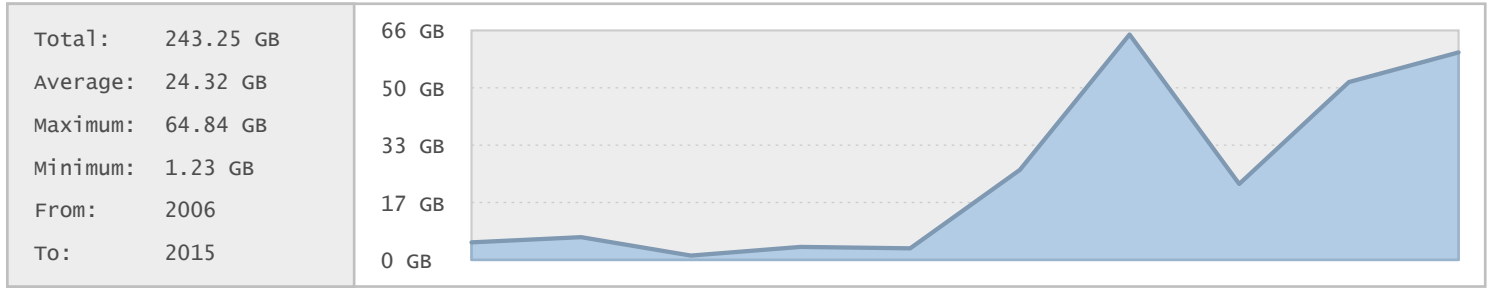

Top 20 Directories Sorted by Disk Space

| Name | Dirs | Files | Data | Data (%) |
|---|------|-------|-----------|----------|
| / | 3771 | 57861 | 253.85 GB | 100.00 % |
| /pub | 3769 | 57861 | 253.85 GB | 100.00 % |
| /pub/milo | 77 | 186 | 54.34 GB | 21.41 % |
| /pub/pturin | 69 | 2482 | 51.57 GB | 20.31 % |
| /pub/pturin/FOXSI | 37 | 2271 | 49.49 GB | 19.50 % |
| /pub/scponly-foxsi | 243 | 6489 | 48.48 GB | 19.10 % |
| /pub/scponly-foxsi/pub | 124 | 4683 | 48.45 GB | 19.09 % |
| /pub/pturin/FOXSI/Video | 5 | 37 | 36.59 GB | 14.42 % |
| /pub/milo/incoming | 2 | 162 | 30.48 GB | 12.01 % |
| /pub/milo/Santiago | 2 | 24 | 23.86 GB | 9.40 % |
| /pub/pturin/FOXSI/Video/Flight Cameras | 3 | 18 | 23.07 GB | 9.09 % |
| /pub/milo/Santiago/20120704_0954 | 0 | 16 | 16.98 GB | 6.69 % |
| /pub/scponly-foxsi/pub/data_2014 | 7 | 880 | 14.61 GB | 5.76 % |
| /pub/pturin/FOXSI/Video/Time lapse | 0 | 13 | 13.35 GB | 5.26 % |
| /pub/pturin/FOXSI/Photos | 30 | 2234 | 12.90 GB | 5.08 % |
| /pub/scponly-foxsi/pub/2012 Launch Cam... | 45 | 1710 | 9.52 GB | 3.75 % |
| /pub/shilaire | 1 | 3 | 9.27 GB | 3.65 % |
| /pub/rsamad | 9 | 640 | 9.00 GB | 3.54 % |
| /pub/rsamad/ARTEMIS | 7 | 625 | 9.00 GB | 3.54 % |
| /pub/rsamad/ARTEMIS/fgm_corrected | 2 | 608 | 9.00 GB | 3.54 % |

Top 10 File Categories Sorted By Disk Space

Last 12 Months Modified Disk Space History

Last 10 Years Modified Disk Space History

Last 10 Years Modified File Count History

Top 10 File Extensions Sorted By Disk Space