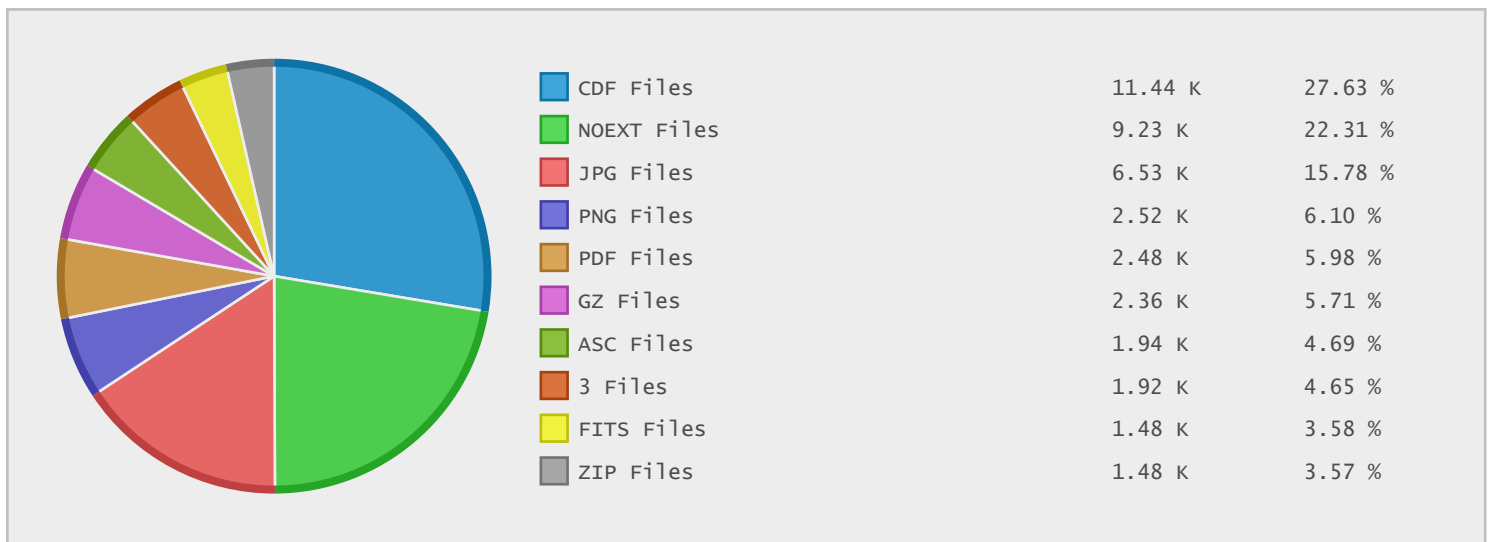

Top 10 File Categories Sorted By Disk Space

Last 12 Months Modified Disk Space History

Last 10 Years Modified Disk Space History

Last 10 Years Modified File Count History

Top 10 File Extensions Sorted By Disk Space

Top 10 File Extensions Sorted By Number of Files

Top 10 File Categories Sorted by Disk Space

| Category | Files | Data | Data (%) |
|---------------------|-------|-----------|----------|
| Data Files | 16117 | 75.20 GB | 29.63 % |
| Miscellaneous Files | 10866 | 66.81 GB | 26.32 % |
| Video Files | 289 | 36.39 GB | 14.33 % |
| Archive Files | 4152 | 31.68 GB | 12.48 % |
| Image Files | 10230 | 20.84 GB | 8.21 % |
| Document Files | 7455 | 10.80 GB | 4.25 % |
| Text Files | 1942 | 9.84 GB | 3.87 % |
| Disk Image Files | 696 | 1.31 GB | 0.52 % |
| Development Files | 2754 | 362.38 MB | 0.14 % |
| Program Files | 105 | 236.87 MB | 0.09 % |