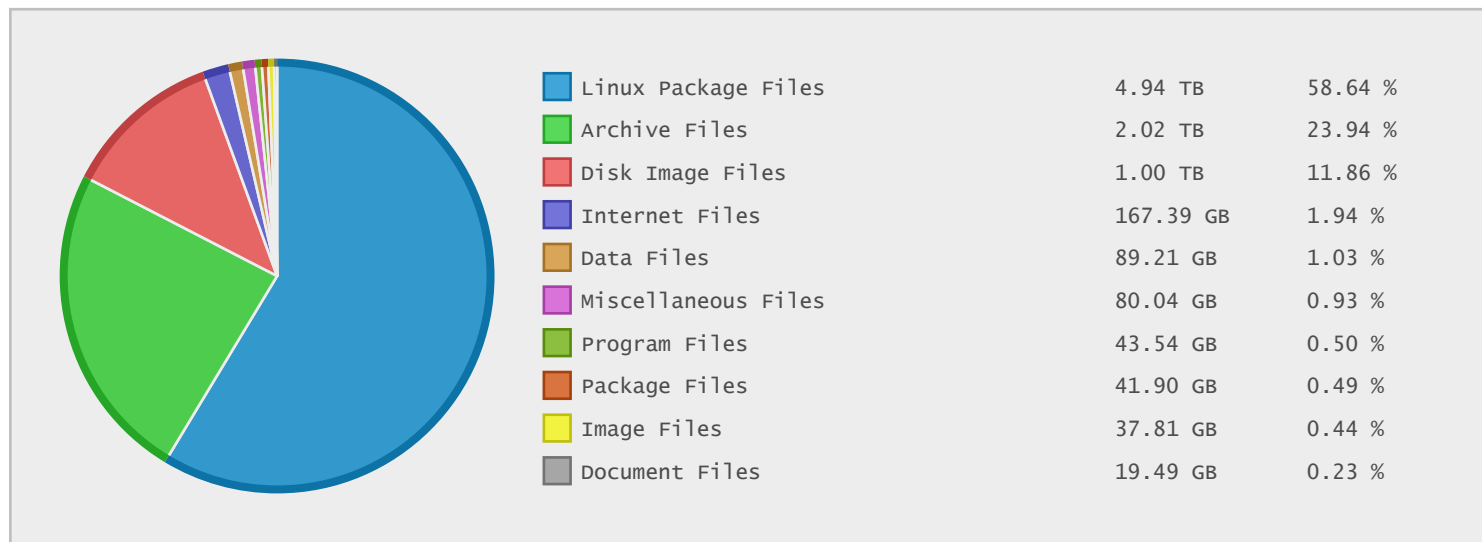

Consortium GARR Archive - FTP Site Statistics

Property	Value
FTP Server	bo.mirror.garr.it
Description	Consortium GARR Archive
Country	Italy
Scan Date	08/Jun/2015
Total Dirs	405,272
Total Files	10,915,845
Total Data	8.45 TB

Top 20 Directories Sorted by Disk Space

Name	Dirs	Files	Data	Data (%)
/	405272	10915845	8.45 TB	100.00 %
/pub	405271	10915834	8.45 TB	99.98 %
/pub/1	354731	10392804	8.22 TB	97.29 %
/pub/1/fedora	4446	1725084	1.99 TB	23.50 %
/pub/1/fedora/linux	4445	1725082	1.99 TB	23.50 %
/pub/1/slcl	1660	458701	1.28 TB	15.18 %
/pub/1/mageia	1212	405570	1.01 TB	11.89 %
/pub/1/mageia/distrib	1109	404941	934.91 GB	10.80 %
/pub/1/fedora/linux/releases	2178	576849	929.62 GB	10.74 %
/pub/1/eclipse	80327	1725118	678.63 GB	7.84 %
/pub/1/openwrt	10749	2129673	633.39 GB	7.32 %
/pub/1/slcl/updates	119	104286	608.34 GB	7.03 %
/pub/1/fedora/linux/updates	925	420134	565.50 GB	6.53 %
/pub/1/fedora/linux/development	522	324962	509.17 GB	5.88 %
/pub/1/opensuse	440	297081	474.62 GB	5.48 %
/pub/1/NetBSD	102690	457352	350.50 GB	4.05 %
/pub/1/kernel.org	69363	1706293	348.83 GB	4.03 %
/pub/1/slcl/updates/slcl5X	59	50762	344.41 GB	3.98 %
/pub/1/openwrt/attitude_adjustment	897	871041	325.56 GB	3.76 %
/pub/1/unity	344	254557	316.00 GB	3.65 %

Top 10 File Categories Sorted By Disk Space

Last 12 Months Modified Disk Space History

Last 10 Years Modified Disk Space History

Total:	8450.81 GB
Average:	845.08 GB
Maximum:	2397.29 GB
Minimum:	46.72 GB
From:	2006
To:	2015

Last 10 Years Modified File Count History

Total:	10310198...
Average:	1031020 ...
Maximum:	3284167 ...
Minimum:	65406 Files
From:	2006
To:	2015

Top 10 File Extensions Sorted By Disk Space

Top 10 File Extensions Sorted By Number of Files