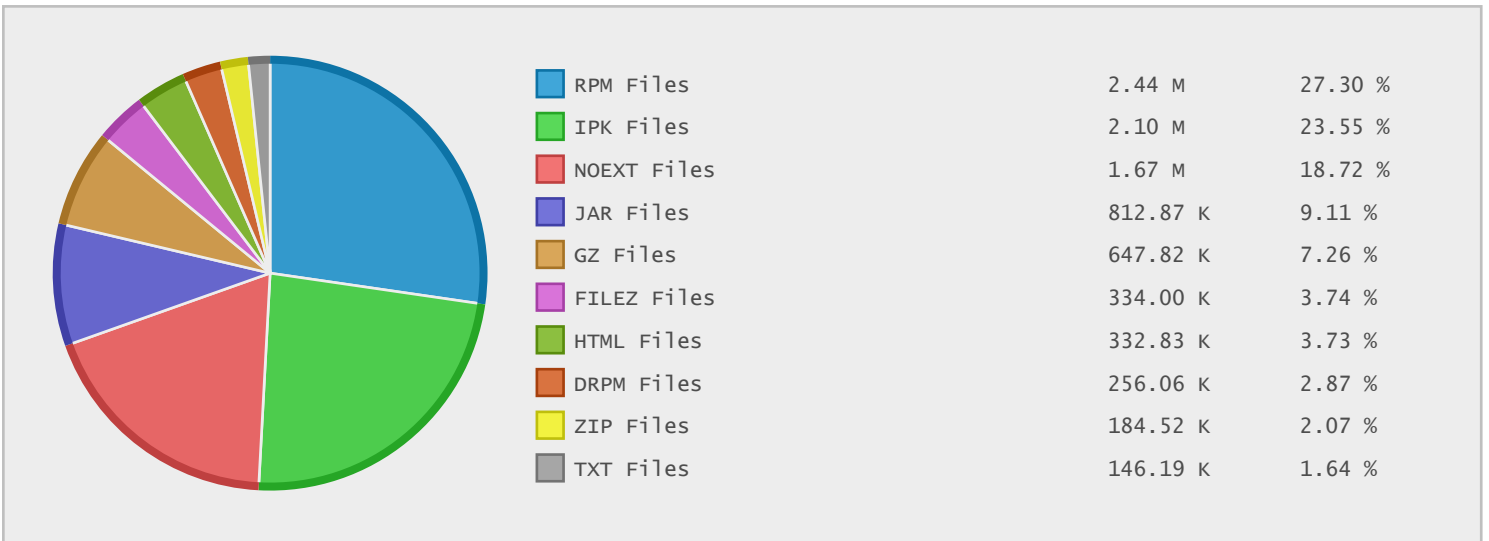

Top 10 File Categories Sorted By Disk Space

Last 12 Months Modified Disk Space History

Last 10 Years Modified Disk Space History

Total:	8450.81 GB
Average:	845.08 GB
Maximum:	2397.29 GB
Minimum:	46.72 GB
From:	2006
To:	2015

Last 10 Years Modified File Count History

Total:	10310198...
Average:	1031020 ...
Maximum:	3284167 ...
Minimum:	65406 Files
From:	2006
To:	2015

Top 10 File Extensions Sorted By Disk Space

Top 10 File Extensions Sorted By Number of Files