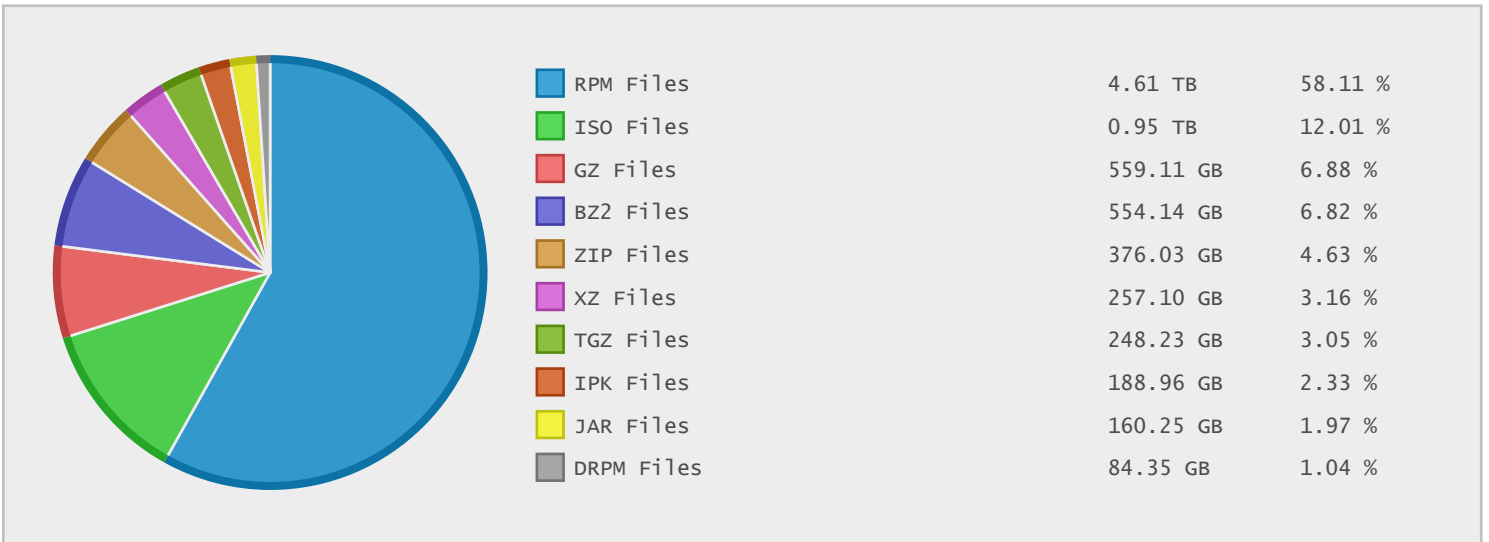

Top 10 File Categories Sorted By Disk Space

Last 12 Months Modified Disk Space History

Last 10 Years Modified Disk Space History

Total:	8450.81 GB
Average:	845.08 GB
Maximum:	2397.29 GB
Minimum:	46.72 GB
From:	2006
To:	2015

Last 10 Years Modified File Count History

Total:	10310198...
Average:	1031020 ...
Maximum:	3284167 ...
Minimum:	65406 Files
From:	2006
To:	2015

Top 10 File Extensions Sorted By Disk Space

Top 10 File Extensions Sorted By Number of Files