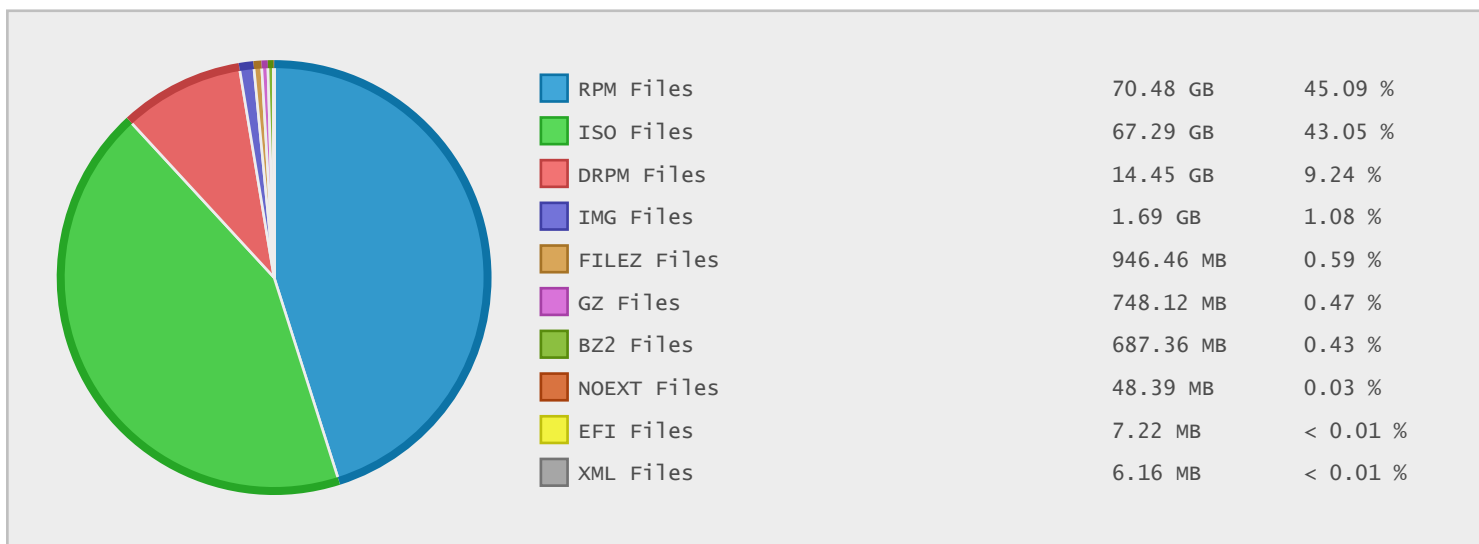

Top 10 File Categories Sorted By Disk Space

Last 12 Months Modified Disk Space History

Last 10 Years Modified Disk Space History

Total:	156.31 GB
Average:	15.63 GB
Maximum:	110.74 GB
Minimum:	0.00 GB
From:	2006
To:	2015

Last 10 Years Modified File Count History

Total:	116463 Files
Average:	11646 Files
Maximum:	87894 Files
Minimum:	5 Files
From:	2006
To:	2015

Top 10 File Extensions Sorted By Disk Space

Top 10 File Extensions Sorted By Number of Files