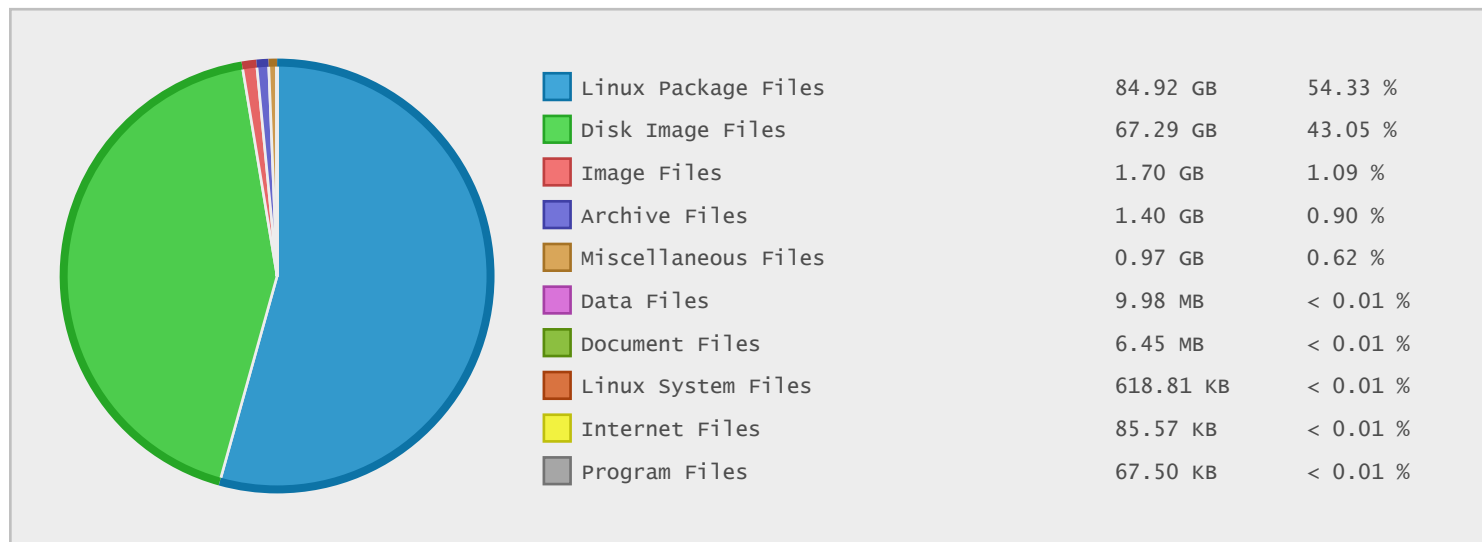

Arlion Projects Software Archive - FTP Site Statistics

Property	Value
FTP Server	centos.arlionprojects.com
Description	Arlion Projects Software Archive
Country	United States
Scan Date	23/Dec/2015
Total Dirs	1,000
Total Files	116,588
Total Data	156.31 GB

Top 20 Directories Sorted by Disk Space

Name	Dirs	Files	Data	Data (%)
/	1000	116588	156.31 GB	100.00 %
/6.7	139	25392	48.08 GB	30.76 %
/5.11	67	8480	39.92 GB	25.54 %
/7.1.1503	374	47516	39.71 GB	25.41 %
/7.2.1511	374	34990	28.60 GB	18.30 %
/5.11/isos	2	41	19.50 GB	12.47 %
/6.7/isos	2	38	16.62 GB	10.64 %
/7.2.1511/isos	1	19	15.02 GB	9.61 %
/7.2.1511/isos/x86_64	0	19	15.02 GB	9.61 %
/7.1.1503/isos	1	21	15.01 GB	9.60 %
/7.1.1503/isos/x86_64	0	21	15.01 GB	9.60 %
/6.7/updates	8	8055	14.26 GB	9.12 %
/6.7/os	14	11608	10.91 GB	6.98 %
/5.11/isos/x86_64	0	21	10.44 GB	6.68 %
/5.11/os	14	6563	9.74 GB	6.23 %
/5.11/updates	6	1094	9.28 GB	5.94 %
/5.11/isos/i386	0	20	9.06 GB	5.80 %
/6.7/isos/x86_64	0	19	8.78 GB	5.62 %
/6.7/isos/i386	0	19	7.84 GB	5.02 %
/7.2.1511/os	10	9042	7.30 GB	4.67 %

Top 10 File Categories Sorted By Disk Space

Last 12 Months Modified Disk Space History

Last 10 Years Modified Disk Space History

Total:	156.31 GB
Average:	15.63 GB
Maximum:	110.74 GB
Minimum:	0.00 GB
From:	2006
To:	2015

Last 10 Years Modified File Count History

Total:	116463 Files
Average:	11646 Files
Maximum:	87894 Files
Minimum:	5 Files
From:	2006
To:	2015

Top 10 File Extensions Sorted By Disk Space

Top 10 File Extensions Sorted By Number of Files