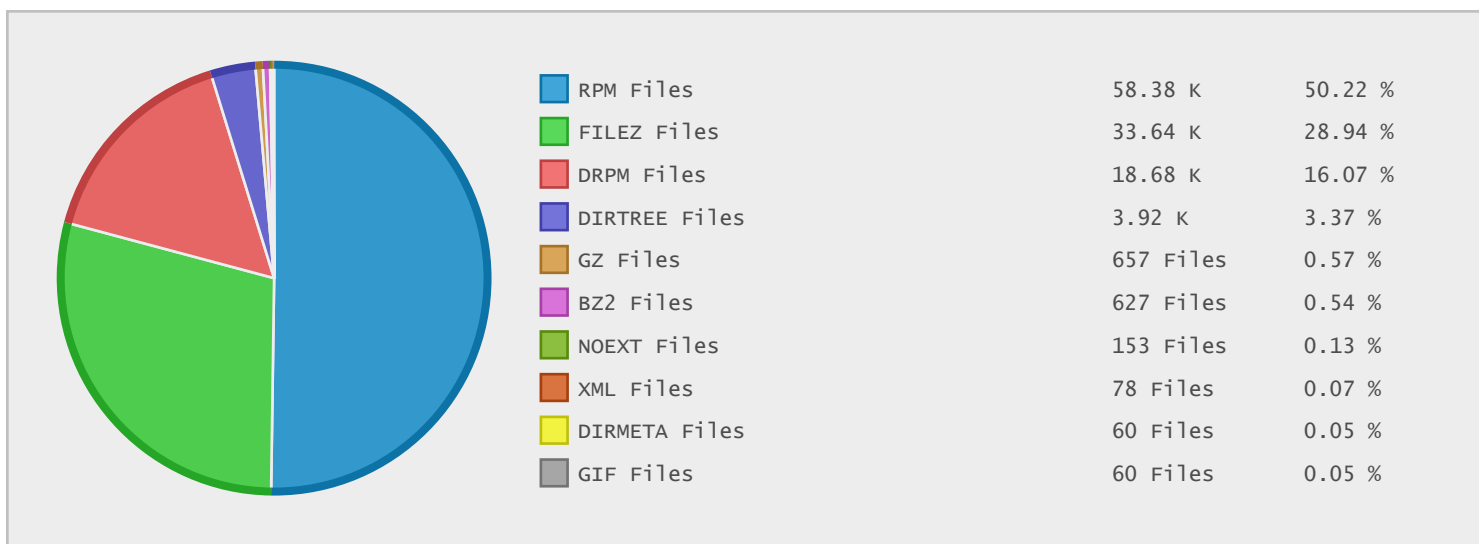

Top 10 File Categories Sorted By Disk Space

Last 12 Months Modified Disk Space History

Last 10 Years Modified Disk Space History

Total:	156.31 GB
Average:	15.63 GB
Maximum:	110.74 GB
Minimum:	0.00 GB
From:	2006
To:	2015

Last 10 Years Modified File Count History

Total:	116463 Files
Average:	11646 Files
Maximum:	87894 Files
Minimum:	5 Files
From:	2006
To:	2015

Top 10 File Extensions Sorted By Disk Space

Top 10 File Extensions Sorted By Number of Files