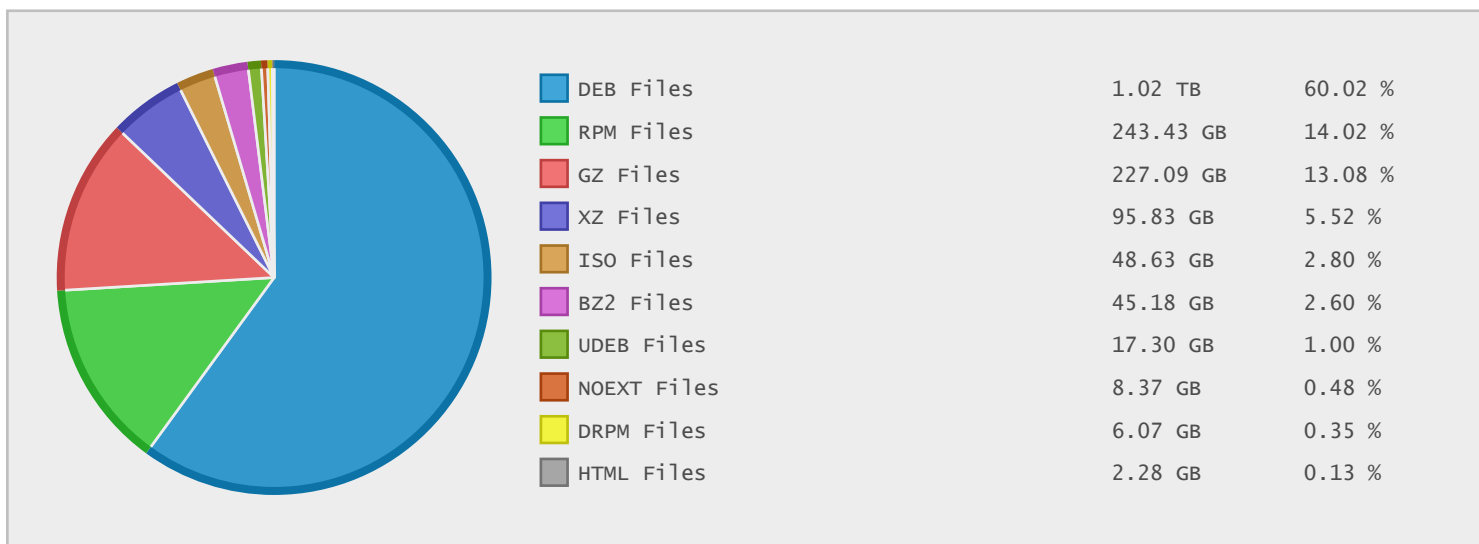

Top 10 File Categories Sorted By Disk Space

Last 12 Months Modified Disk Space History

Last 10 Years Modified Disk Space History

Total:	1732.95 GB
Average:	173.30 GB
Maximum:	781.86 GB
Minimum:	6.35 GB
From:	2006
To:	2015

Last 10 Years Modified File Count History

Total:	1743490 ...
Average:	174349 Files
Maximum:	589005 Files
Minimum:	37696 Files
From:	2006
To:	2015

Top 10 File Extensions Sorted By Disk Space

Top 10 File Extensions Sorted By Number of Files