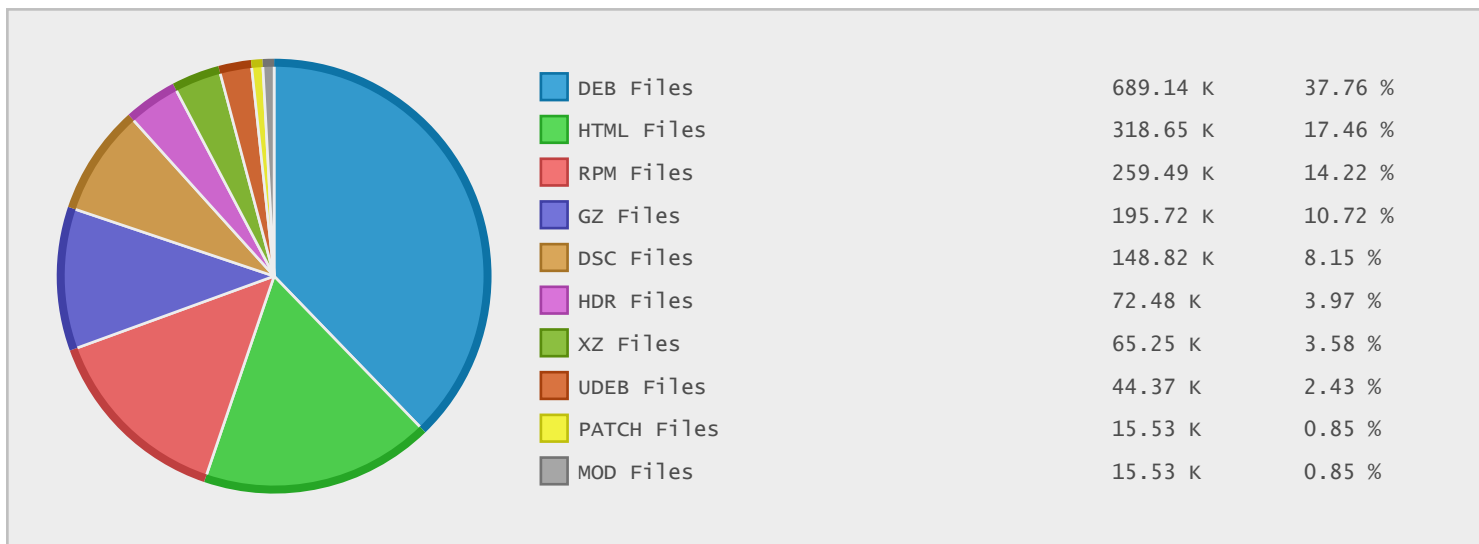

Top 10 File Categories Sorted By Disk Space

Last 12 Months Modified Disk Space History

Last 10 Years Modified Disk Space History

Total:	1732.95 GB
Average:	173.30 GB
Maximum:	781.86 GB
Minimum:	6.35 GB
From:	2006
To:	2015

Last 10 Years Modified File Count History

Total:	1743490 ...
Average:	174349 Files
Maximum:	589005 Files
Minimum:	37696 Files
From:	2006
To:	2015

Top 10 File Extensions Sorted By Disk Space

Top 10 File Extensions Sorted By Number of Files