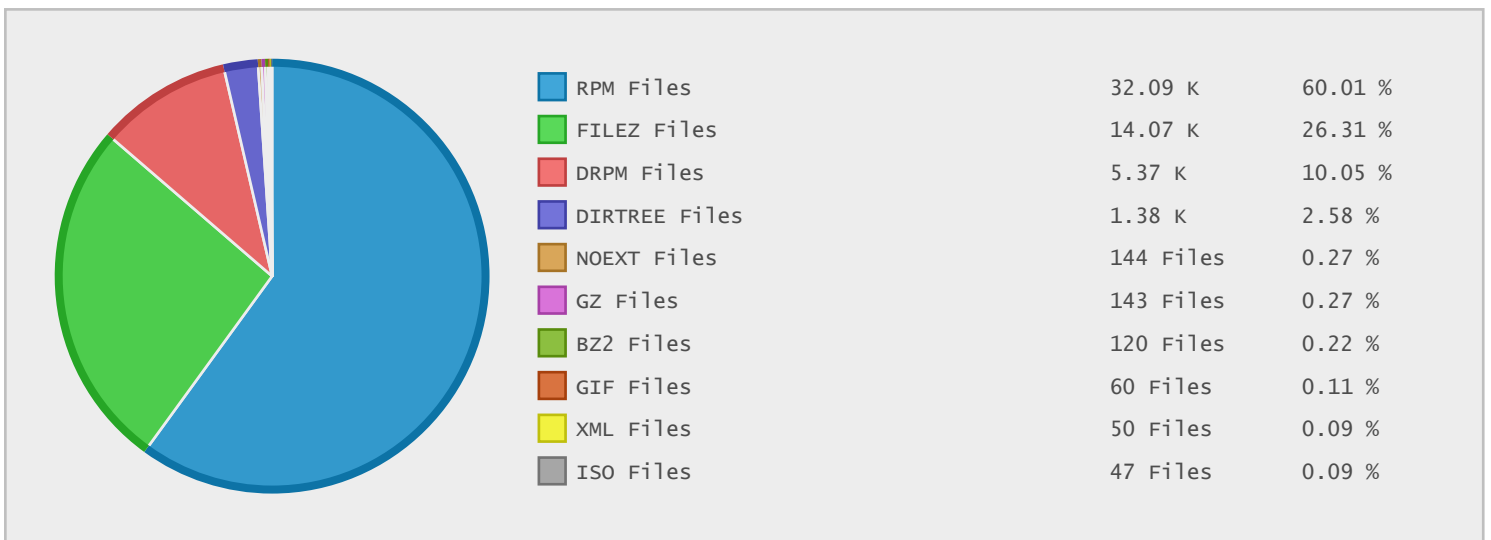

Top 10 File Categories Sorted By Disk Space

Last 12 Months Modified Disk Space History

Last 10 Years Modified Disk Space History

Last 10 Years Modified File Count History

Top 10 File Extensions Sorted By Disk Space

Top 10 File Extensions Sorted By Number of Files

Top 10 File Categories Sorted by Disk Space

Category	Files	Data	Data (%)
Disk Image Files	47	51.91 GB	50.64 %
Linux Package Files	37457	48.51 GB	47.33 %
Image Files	119	1.26 GB	1.23 %
Archive Files	264	485.54 MB	0.46 %
Miscellaneous Files	15597	337.12 MB	0.32 %
Data Files	57	5.94 MB	< 0.01 %
Document Files	109	5.65 MB	< 0.01 %
Linux System Files	3	469.30 KB	< 0.01 %
Internet Files	37	85.57 KB	< 0.01 %
Program Files	2	67.50 KB	< 0.01 %