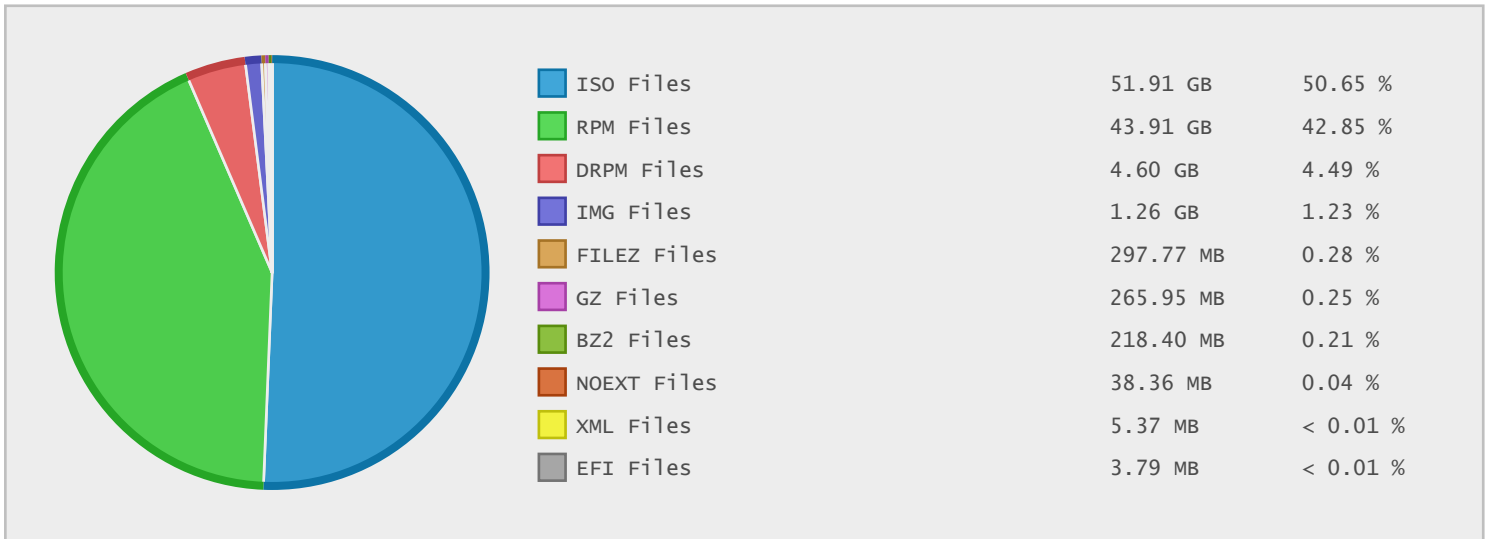

Top 10 File Categories Sorted By Disk Space

Last 12 Months Modified Disk Space History

Last 10 Years Modified Disk Space History

Last 10 Years Modified File Count History

Top 10 File Extensions Sorted By Disk Space