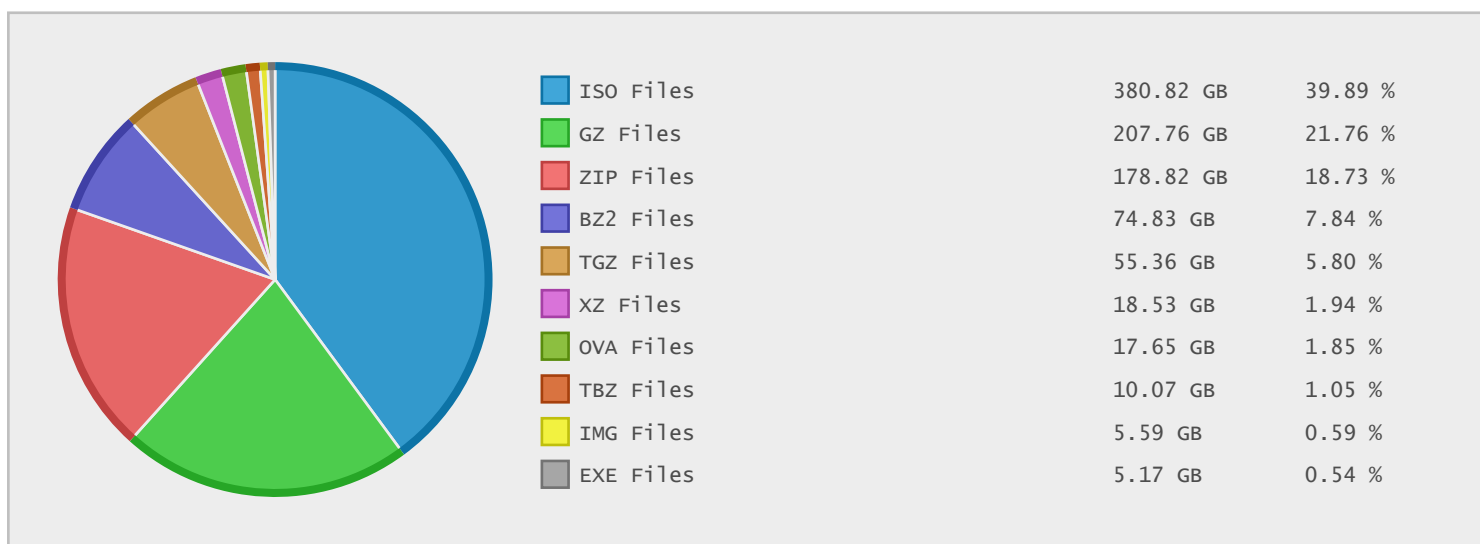

Top 10 File Extensions Sorted By Disk Space