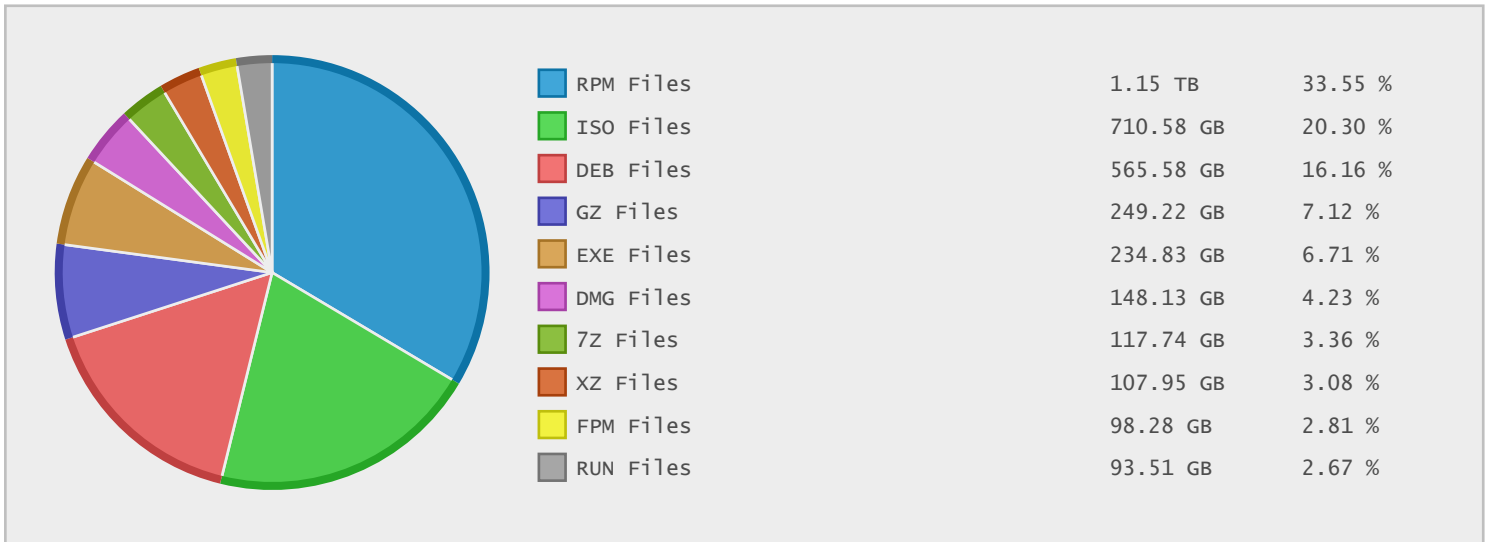

Top 10 File Categories Sorted By Disk Space

Last 12 Months Modified Disk Space History

Last 10 Years Modified Disk Space History

Last 10 Years Modified File Count History

Top 10 File Extensions Sorted By Disk Space

Top 10 File Extensions Sorted By Number of Files

Top 10 File Categories Sorted by Disk Space

Category	Files	Data	Data (%)
Linux Package Files	1376546	1.73 TB	47.86 %
Disk Image Files	1200	861.83 GB	23.32 %
Archive Files	213443	584.78 GB	15.82 %
Program Files	3709	329.84 GB	8.92 %
Data Files	139503	103.42 GB	2.80 %
Image Files	3026	22.56 GB	0.61 %
Miscellaneous Files	59256	20.53 GB	0.56 %
Development Files	24022	1.06 GB	0.03 %
Package Files	35	0.98 GB	0.03 %
Help Files	584	742.50 MB	0.02 %