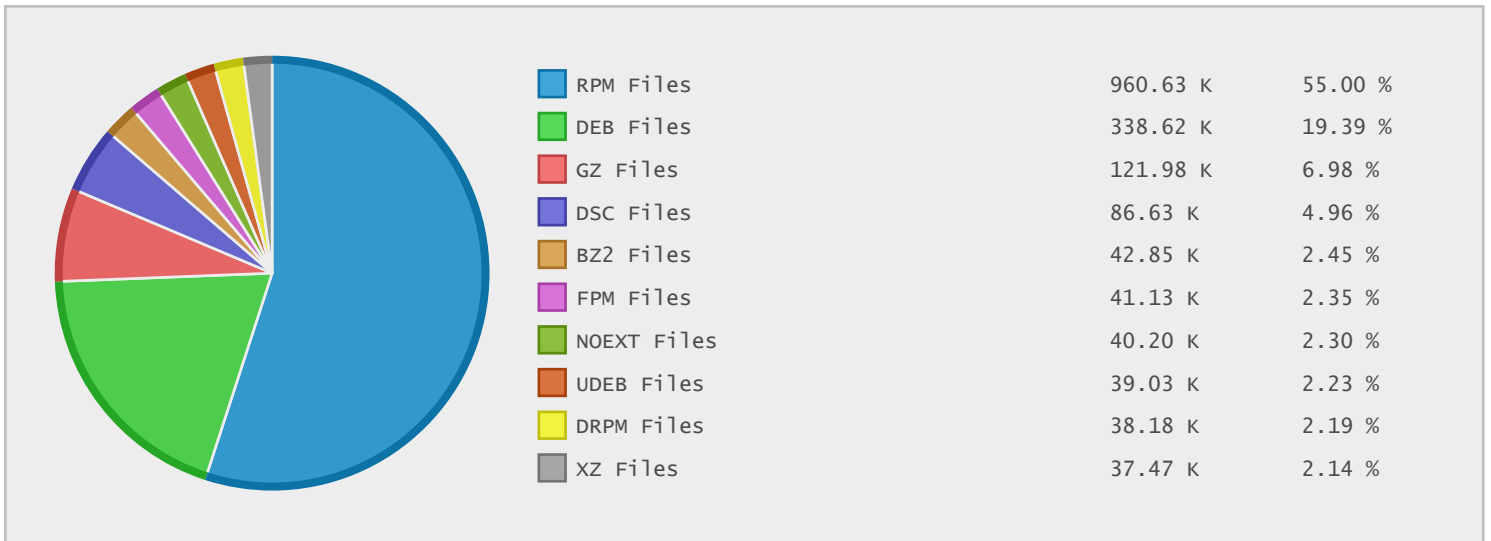

Top 10 File Categories Sorted By Disk Space

Last 12 Months Modified Disk Space History

Last 10 Years Modified Disk Space History

Last 10 Years Modified File Count History

Top 10 File Extensions Sorted By Disk Space

Top 10 File Extensions Sorted By Number of Files

Top 10 File Categories Sorted by Disk Space

Category	Files	Data	Data (%)
Linux Package Files	1376546	1.73 TB	47.86 %
Disk Image Files	1200	861.83 GB	23.32 %
Archive Files	213443	584.78 GB	15.82 %
Program Files	3709	329.84 GB	8.92 %
Data Files	139503	103.42 GB	2.80 %
Image Files	3026	22.56 GB	0.61 %
Miscellaneous Files	59256	20.53 GB	0.56 %
Development Files	24022	1.06 GB	0.03 %
Package Files	35	0.98 GB	0.03 %
Help Files	584	742.50 MB	0.02 %