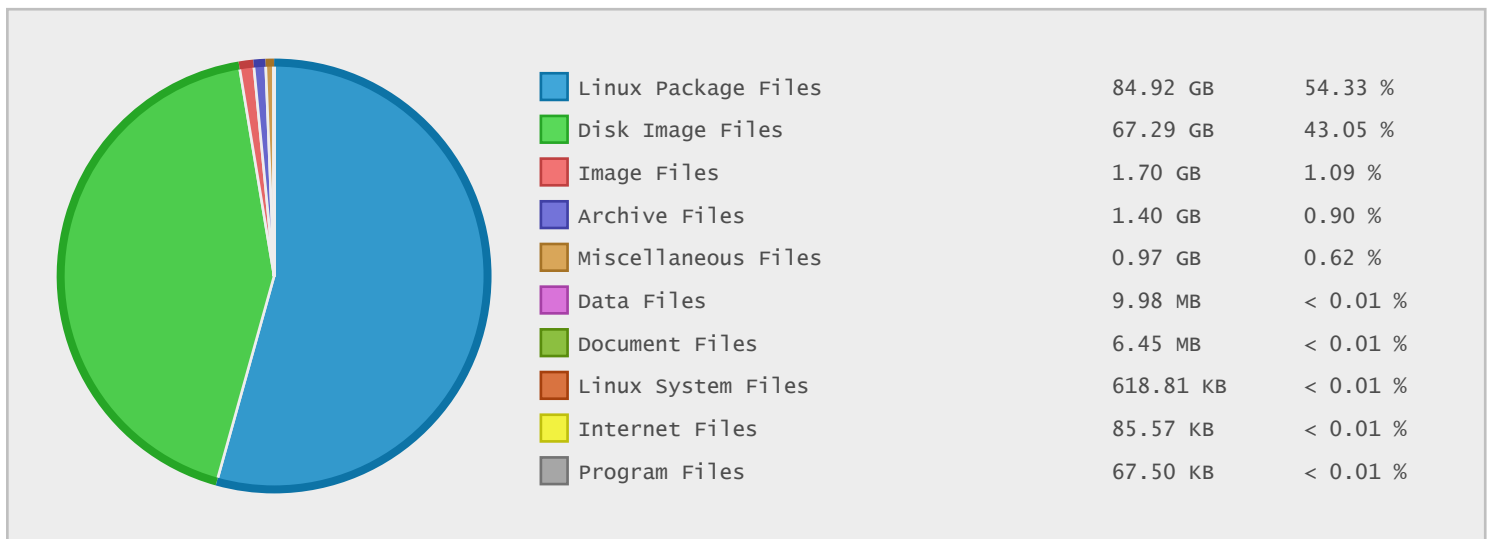

SONN Software Archive - FTP Site Statistics

Property	Value
FTP Server	centos.sonn.com
Description	SONN Software Archive
Country	United States
Scan Date	29/Dec/2015
Total Dirs	1,000
Total Files	116,588
Total Data	156.31 GB

Top 20 Directories Sorted by Disk Space

Name	Dirs	Files	Data	Data (%)
/	1000	116588	156.31 GB	100.00 %
/6.7	139	25392	48.08 GB	30.76 %
/5.11	67	8480	39.92 GB	25.54 %
/7.1.1503	374	47516	39.71 GB	25.41 %
/7.2.1511	374	34990	28.60 GB	18.30 %
/5.11/isos	2	41	19.50 GB	12.47 %
/6.7/isos	2	38	16.62 GB	10.64 %
/7.2.1511/isos	1	19	15.02 GB	9.61 %
/7.2.1511/isos/x86_64	0	19	15.02 GB	9.61 %
/7.1.1503/isos	1	21	15.01 GB	9.60 %
/7.1.1503/isos/x86_64	0	21	15.01 GB	9.60 %
/6.7/updates	8	8055	14.26 GB	9.12 %
/6.7/os	14	11608	10.91 GB	6.98 %
/5.11/isos/x86_64	0	21	10.44 GB	6.68 %
/5.11/os	14	6563	9.74 GB	6.23 %
/5.11/updates	6	1094	9.28 GB	5.94 %
/5.11/isos/i386	0	20	9.06 GB	5.80 %
/6.7/isos/x86_64	0	19	8.78 GB	5.62 %
/6.7/isos/i386	0	19	7.84 GB	5.02 %
/7.2.1511/os	10	9042	7.30 GB	4.67 %

Top 10 File Categories Sorted By Disk Space