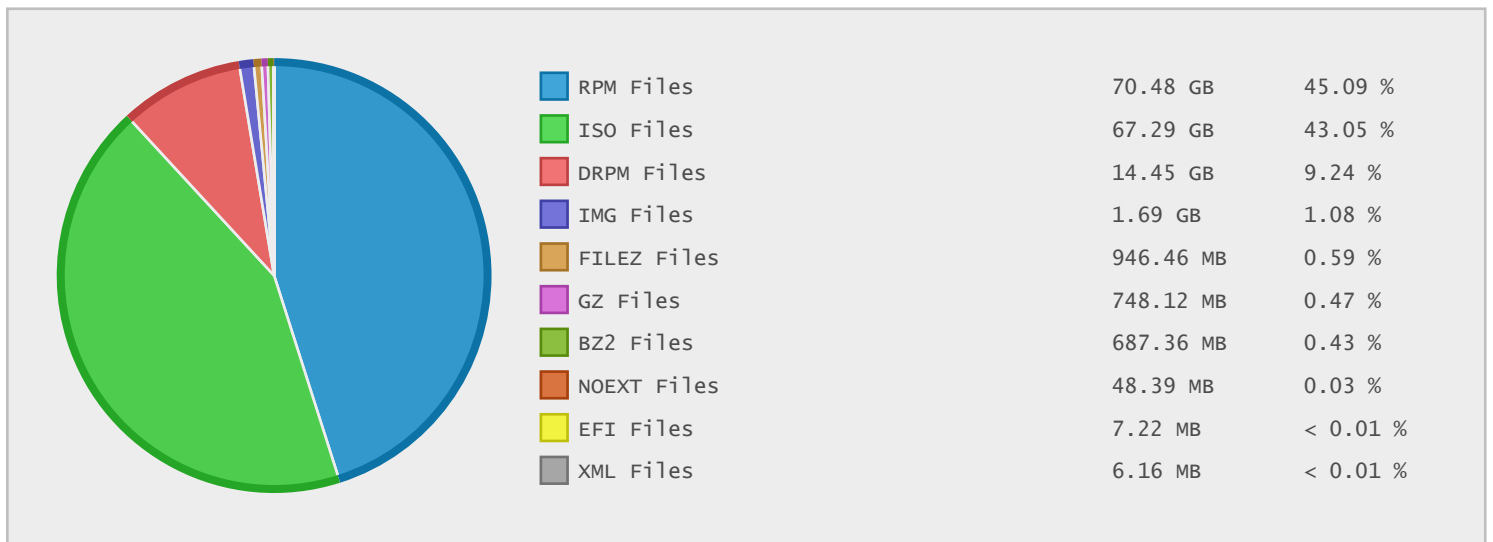

Top 10 File Categories Sorted By Disk Space

Last 12 Months Modified Disk Space History

Last 10 Years Modified Disk Space History

Last 10 Years Modified File Count History

Top 10 File Extensions Sorted By Disk Space