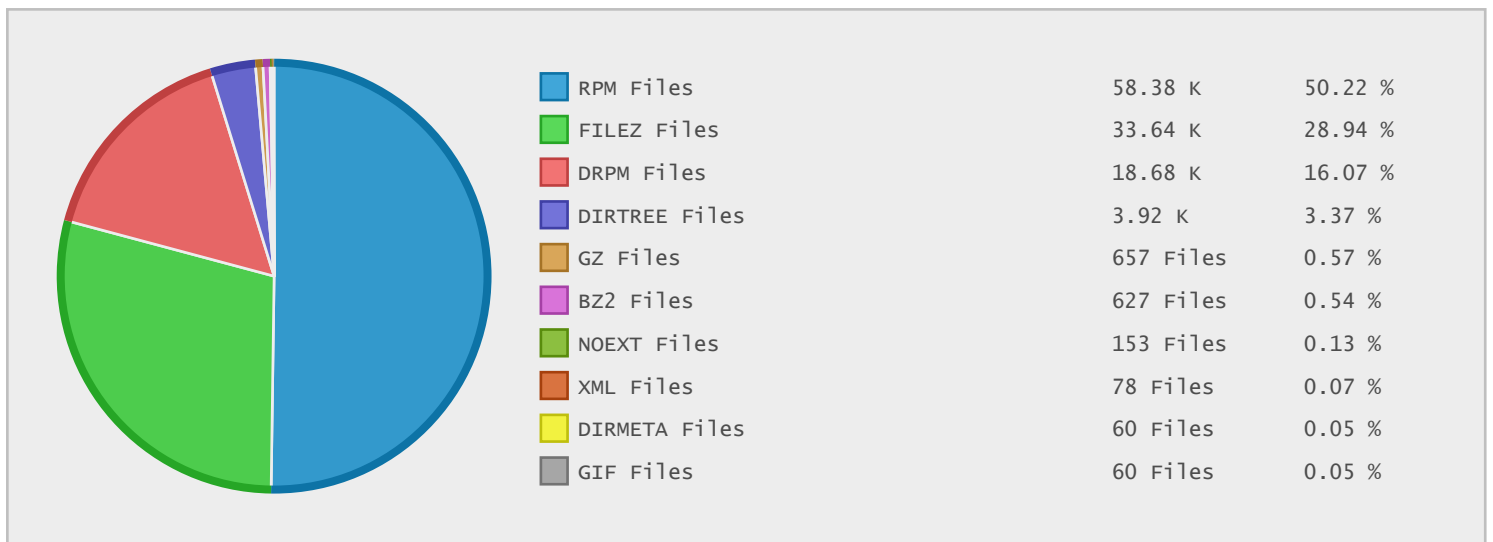

Top 10 File Categories Sorted By Disk Space

Last 12 Months Modified Disk Space History

Last 10 Years Modified Disk Space History

Last 10 Years Modified File Count History

Top 10 File Extensions Sorted By Disk Space

Top 10 File Extensions Sorted By Number of Files

Top 10 File Categories Sorted by Disk Space

Category	Files	Data	Data (%)
Linux Package Files	77058	84.92 GB	54.33 %
Disk Image Files	54	67.29 GB	43.05 %
Image Files	127	1.70 GB	1.09 %
Archive Files	1285	1.40 GB	0.90 %
Miscellaneous Files	37746	0.97 GB	0.62 %
Data Files	72	9.98 MB	< 0.01 %
Document Files	141	6.45 MB	< 0.01 %
Linux System Files	4	618.81 KB	< 0.01 %
Internet Files	37	85.57 KB	< 0.01 %
Program Files	2	67.50 KB	< 0.01 %