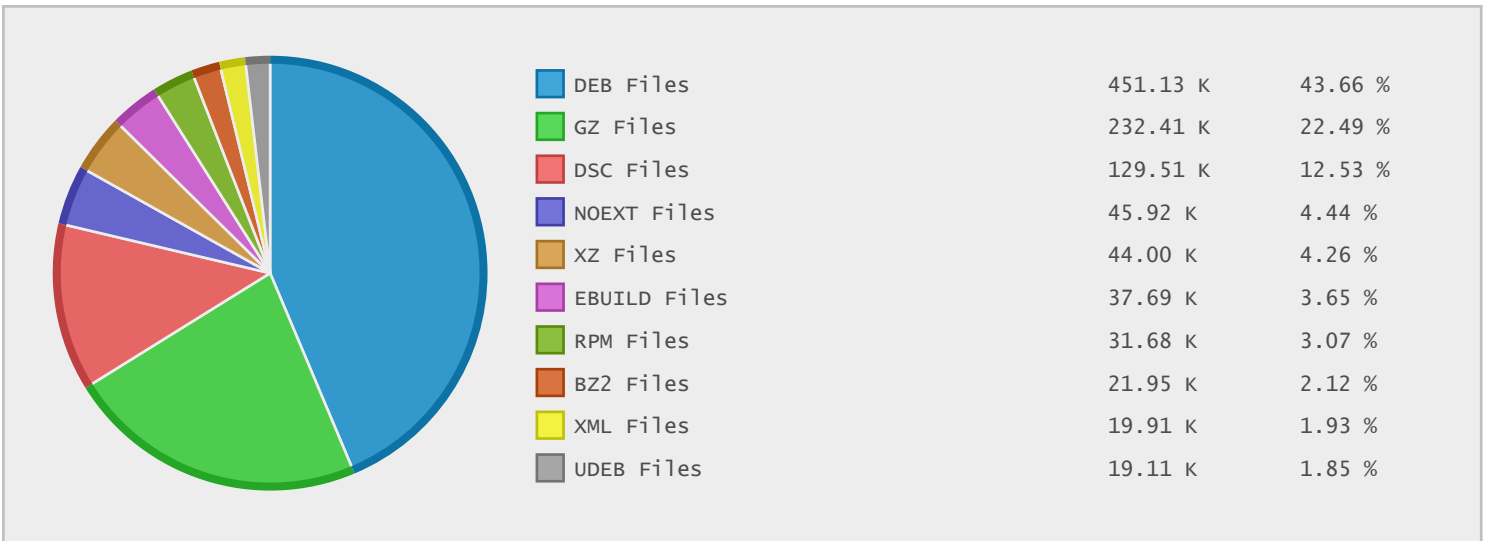

Top 10 File Extensions Sorted By Number of Files