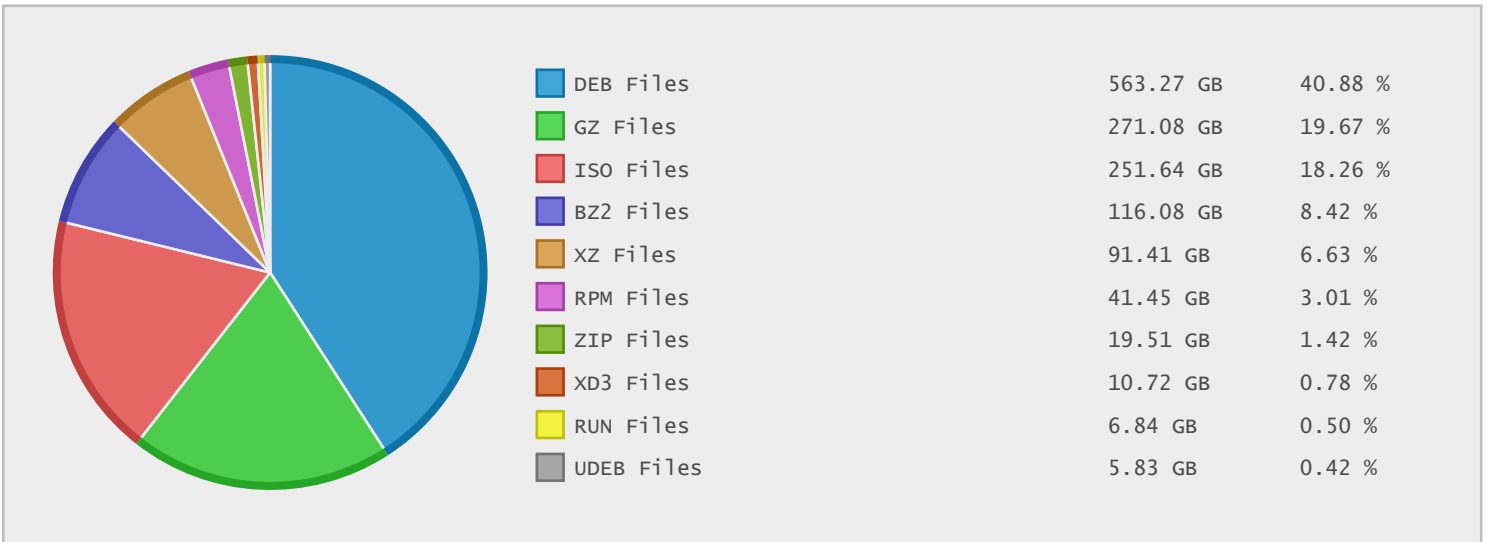

### Last 10 Years Modified Disk Space History

Total:	1400.37 GB
Average:	140.04 GB
Maximum:	279.06 GB
Minimum:	6.79 GB
From:	2005
To:	2014

### Last 10 Years Modified File Count History

Total:	1106443 ...
Average:	110644 Files
Maximum:	223603 Files
Minimum:	9605 Files
From:	2005
To:	2014

### Top 10 File Extensions Sorted By Disk Space