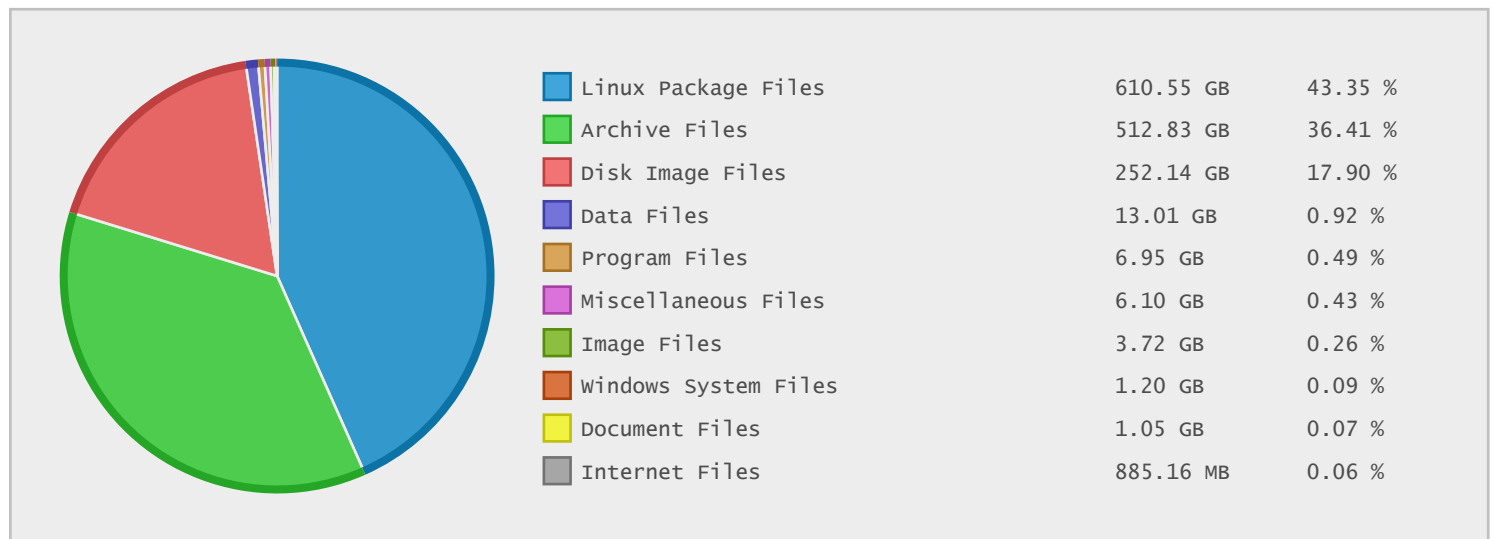

University of Minho - FTP Site Statistics

Property	Value
FTP Server	cesium.di.uminho.pt
Description	University of Minho
Country	Portugal
Scan Date	08/Jul/2014
Total Dirs	85,983
Total Files	1,121,598
Total Data	1.38 TB

Top 20 Directories Sorted by Disk Space

Name	Dirs	Files	Data	Data (%)
/	85983	1121598	1.38 TB	100.00 %
/pub	85982	1121598	1.38 TB	100.00 %
/pub/ubuntu-archive	34316	521434	492.22 GB	34.92 %
/pub/ubuntu-archive/pool	30981	504773	466.39 GB	33.09 %
/pub/debian	25376	321134	360.33 GB	25.57 %
/pub/debian/pool	23797	306303	349.63 GB	24.81 %
/pub/debian/pool/main	23149	300599	324.24 GB	23.00 %
/pub/gentoo	265	68277	281.36 GB	19.96 %
/pub/ubuntu-archive/pool/universe	23761	294704	225.04 GB	15.97 %
/pub/ubuntu-archive/pool/main	6061	200060	213.24 GB	15.13 %
/pub/gentoo/distfiles	0	66065	186.45 GB	13.23 %
/pub/linuxmint	33	351	181.04 GB	12.84 %
/pub/linuxmint/stable	27	230	149.15 GB	10.58 %
/pub/gentoo/releases	166	1046	71.71 GB	5.09 %
/pub/ubuntu-archive/pool/main/l	1541	69286	58.20 GB	4.13 %
/pub/archlinux	85	23953	50.85 GB	3.61 %
/pub/pclinuxos	29	31595	43.36 GB	3.08 %
/pub/pclinuxos/apt	25	31585	40.84 GB	2.90 %
/pub/pclinuxos/apt/pclinuxos	24	31585	40.84 GB	2.90 %
/pub/ubuntu-archive/pool/main/k	361	19443	38.97 GB	2.77 %

Top 10 File Categories Sorted By Disk Space