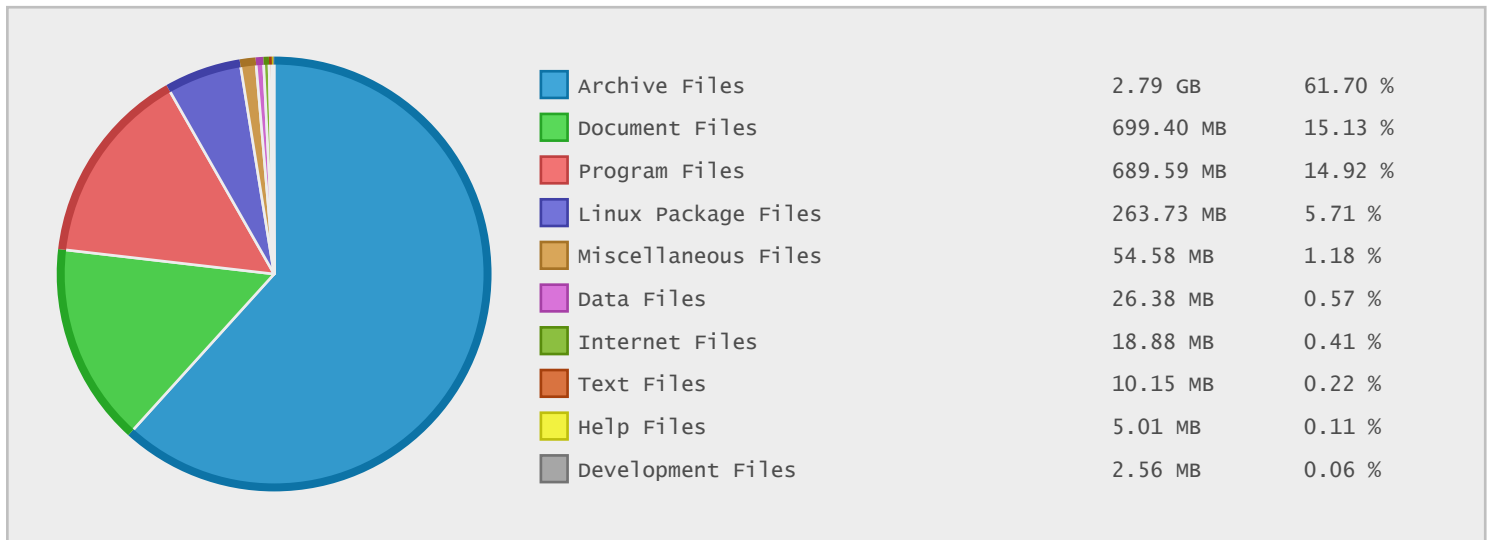

Purdue University - FTP Site Statistics

Property	Value
FTP Server	coast.cs.purdue.edu
Description	Purdue University
Country	United States
Scan Date	28/Aug/2015
Total Dirs	817
Total Files	23,726
Total Data	4.52 GB

Top 20 Directories Sorted by Disk Space

Name	Dirs	Files	Data	Data (%)
/	817	23726	4.52 GB	100.00 %
/pub	815	23725	4.52 GB	> 99.99 %
/pub/tools	449	4175	2.56 GB	56.68 %
/pub/tools/unix	387	3474	2.29 GB	50.63 %
/pub/tools/unix/netutils	97	1580	1.91 GB	42.27 %
/pub/doc	263	15276	1.86 GB	41.11 %
/pub/tools/unix/netutils/ethereal	15	607	1.62 GB	35.92 %
/pub/doc/rfc	8	11873	1.09 GB	24.16 %
/pub/doc/law+ethics	40	1246	635.39 MB	13.74 %
/pub/doc/law+ethics/patents	36	1123	631.40 MB	13.66 %
/pub/tools/unix/netutils/ethereal/win32	6	157	608.75 MB	13.17 %
/pub/doc/law+ethics/patents/patdata	9	557	573.70 MB	12.41 %
/pub/doc/rfc/tar	0	26	508.96 MB	11.01 %
/pub/tools/unix/netutils/ethereal/solaris	1	63	468.10 MB	10.12 %
/pub/tools/unix/netutils/ethereal/sola...	0	62	468.10 MB	10.12 %
/pub/tools/unix/netutils/ethereal/win3...	0	71	410.53 MB	8.88 %
/pub/tools/unix/netutils/ethereal/all-...	0	215	346.53 MB	7.50 %
/pub/tools/unix/netutils/ethereal/rpms	1	155	209.70 MB	4.54 %
/pub/tools/unix/netutils/ethereal/rpms...	0	155	209.70 MB	4.54 %
/pub/tools/windows	23	169	193.49 MB	4.19 %

Top 10 File Categories Sorted By Disk Space