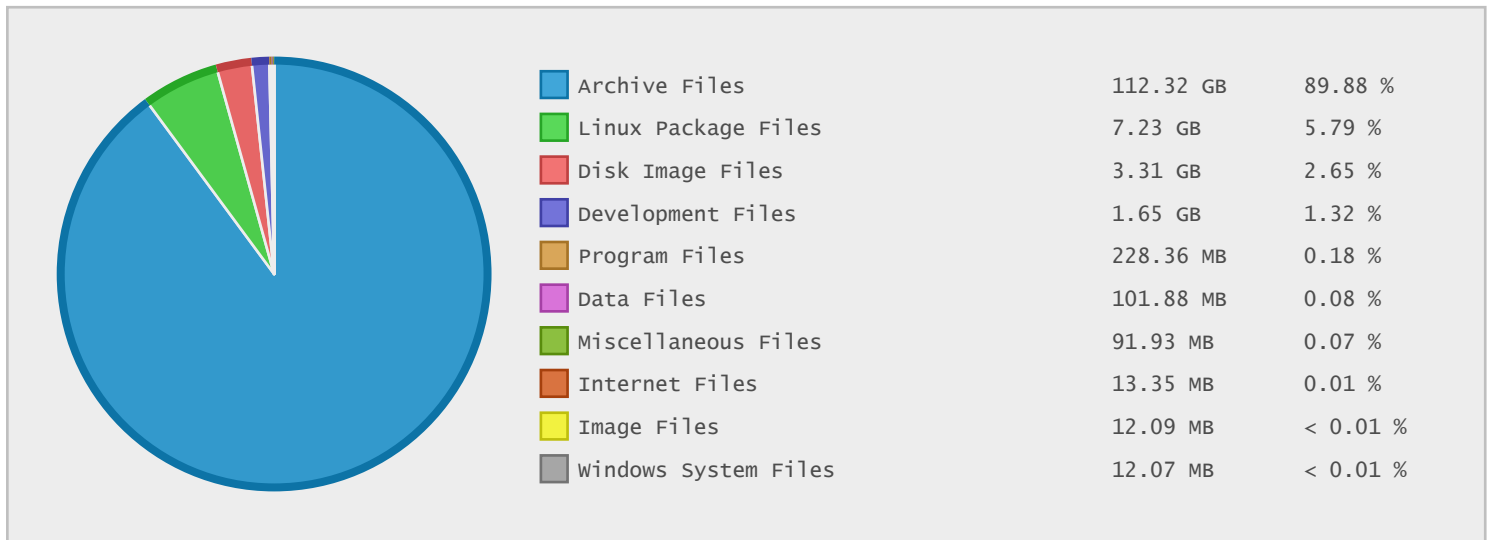

Cygwin Open Source Project - FTP Site Statistics

Property	Value
FTP Server	cygwin.com
Description	Cygwin Open Source Project
Country	United States
Scan Date	15/Nov/2014
Total Dirs	21,585
Total Files	93,985
Total Data	124.98 GB

Top 20 Directories Sorted by Disk Space

Name	Dirs	Files	Data	Data (%)
/	21585	93985	124.98 GB	100.00 %
/pub	21452	90954	124.98 GB	> 99.99 %
/pub/cygwin	8948	35341	42.50 GB	34.00 %
/pub/cygwinports	11412	39316	36.91 GB	29.54 %
/pub/gcc	433	3528	27.64 GB	22.11 %
/pub/cygwin/x86	4576	18610	22.17 GB	17.74 %
/pub/cygwin/x86/release	4575	18605	22.17 GB	17.74 %
/pub/cygwin/x86_64	4369	16727	20.33 GB	16.26 %
/pub/cygwin/x86_64/release	4368	16722	20.32 GB	16.26 %
/pub/gcc/releases	144	2273	14.88 GB	11.90 %
/pub/cygwinports/x86	5260	17000	12.49 GB	9.99 %
/pub/cygwinports/x86/release	5259	16995	12.49 GB	9.99 %
/pub/cygwinports/x86_64	4512	14652	11.19 GB	8.95 %
/pub/cygwinports/x86_64/release	4511	14647	11.18 GB	8.95 %
/pub/gcc/snapshots	265	788	10.47 GB	8.37 %
/pub/cygwinports/noarch	1587	6197	6.72 GB	5.37 %
/pub/cygwinports/noarch/release	1586	6197	6.72 GB	5.37 %
/pub/gdb	14	595	4.89 GB	3.91 %
/pub/systemtap	14	154	3.38 GB	2.70 %
/pub/systemtap/livecds	1	19	3.30 GB	2.64 %

Top 10 File Categories Sorted By Disk Space