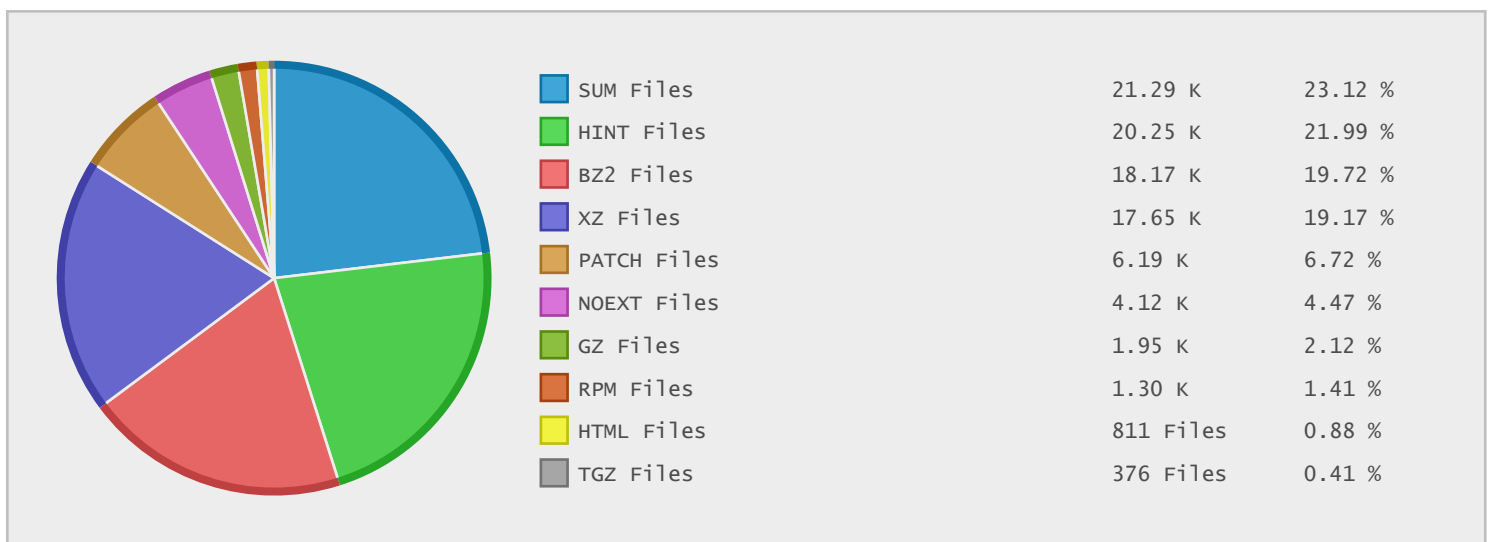

Top 10 File Categories Sorted By Disk Space

Last 12 Months Modified Disk Space History

Last 10 Years Modified Disk Space History

Last 10 Years Modified File Count History

Top 10 File Extensions Sorted By Disk Space

Top 10 File Extensions Sorted By Number of Files

Top 10 File Categories Sorted by Disk Space

| Category | Files | Data | Data (%) |
|----------------------|-------|-----------|----------|
| Archive Files | 38200 | 112.32 GB | 89.87 % |
| Linux Package Files | 1303 | 7.23 GB | 5.79 % |
| Disk Image Files | 6 | 3.31 GB | 2.65 % |
| Development Files | 6862 | 1.65 GB | 1.32 % |
| Program Files | 208 | 228.36 MB | 0.18 % |
| Data Files | 241 | 101.88 MB | 0.08 % |
| Miscellaneous Files | 45582 | 91.93 MB | 0.07 % |
| Internet Files | 823 | 13.35 MB | 0.01 % |
| Image Files | 2 | 12.09 MB | < 0.01 % |
| windows System Files | 6 | 12.07 MB | < 0.01 % |