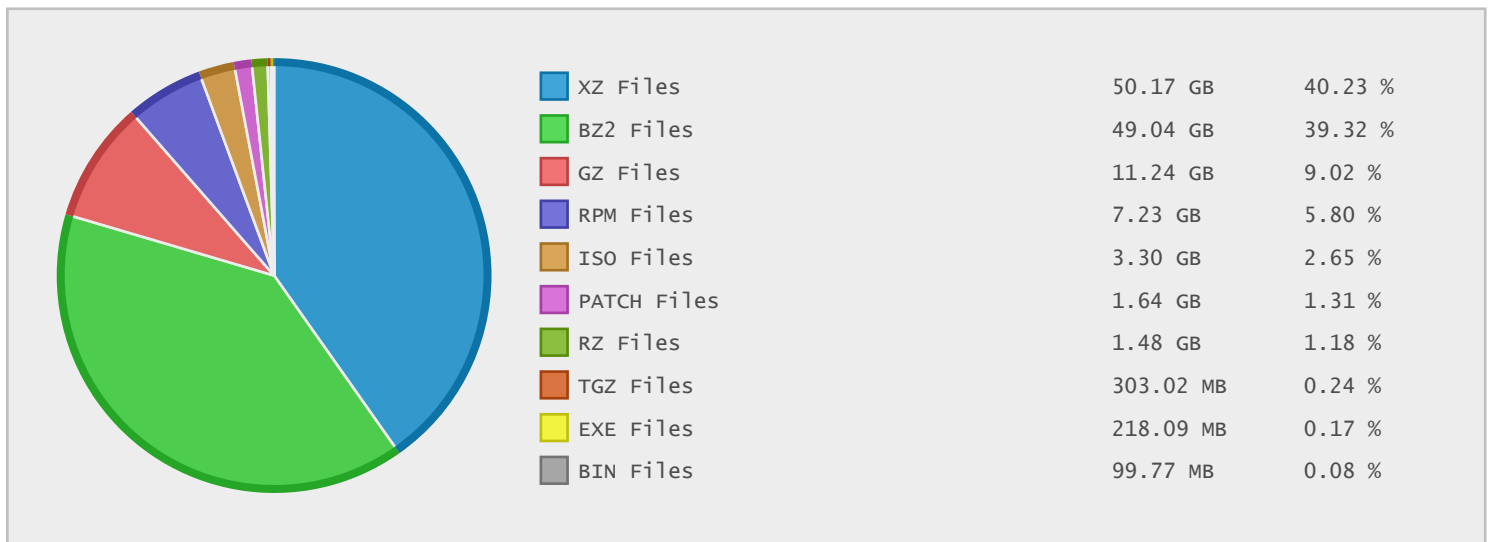

Top 10 File Categories Sorted By Disk Space

Last 12 Months Modified Disk Space History

Last 10 Years Modified Disk Space History

Last 10 Years Modified File Count History

Top 10 File Extensions Sorted By Disk Space

Top 10 File Extensions Sorted By Number of Files

Top 10 File Categories Sorted by Disk Space

| Category | Files | Data | Data (%) |
|----------------------|-------|-----------|----------|
| Archive Files | 38200 | 112.32 GB | 89.87 % |
| Linux Package Files | 1303 | 7.23 GB | 5.79 % |
| Disk Image Files | 6 | 3.31 GB | 2.65 % |
| Development Files | 6862 | 1.65 GB | 1.32 % |
| Program Files | 208 | 228.36 MB | 0.18 % |
| Data Files | 241 | 101.88 MB | 0.08 % |
| Miscellaneous Files | 45582 | 91.93 MB | 0.07 % |
| Internet Files | 823 | 13.35 MB | 0.01 % |
| Image Files | 2 | 12.09 MB | < 0.01 % |
| windows System Files | 6 | 12.07 MB | < 0.01 % |